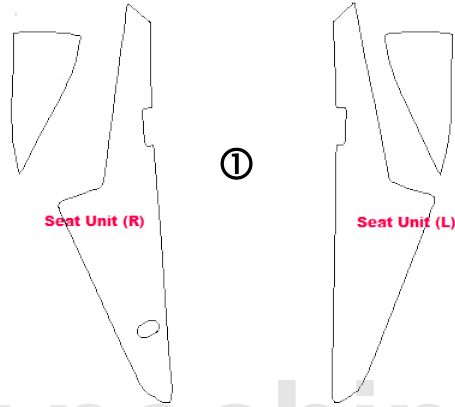

- ① SEAT
- ② TANK

- ③ FAIRING
- ④ FRONT WHEEL

www.nochip.com

SUZUKI V-STROM DL1000 2006+		DATE:
		DESIGNER:	
Installed by:	Notes on back: <input type="checkbox"/>	REVISION:	00