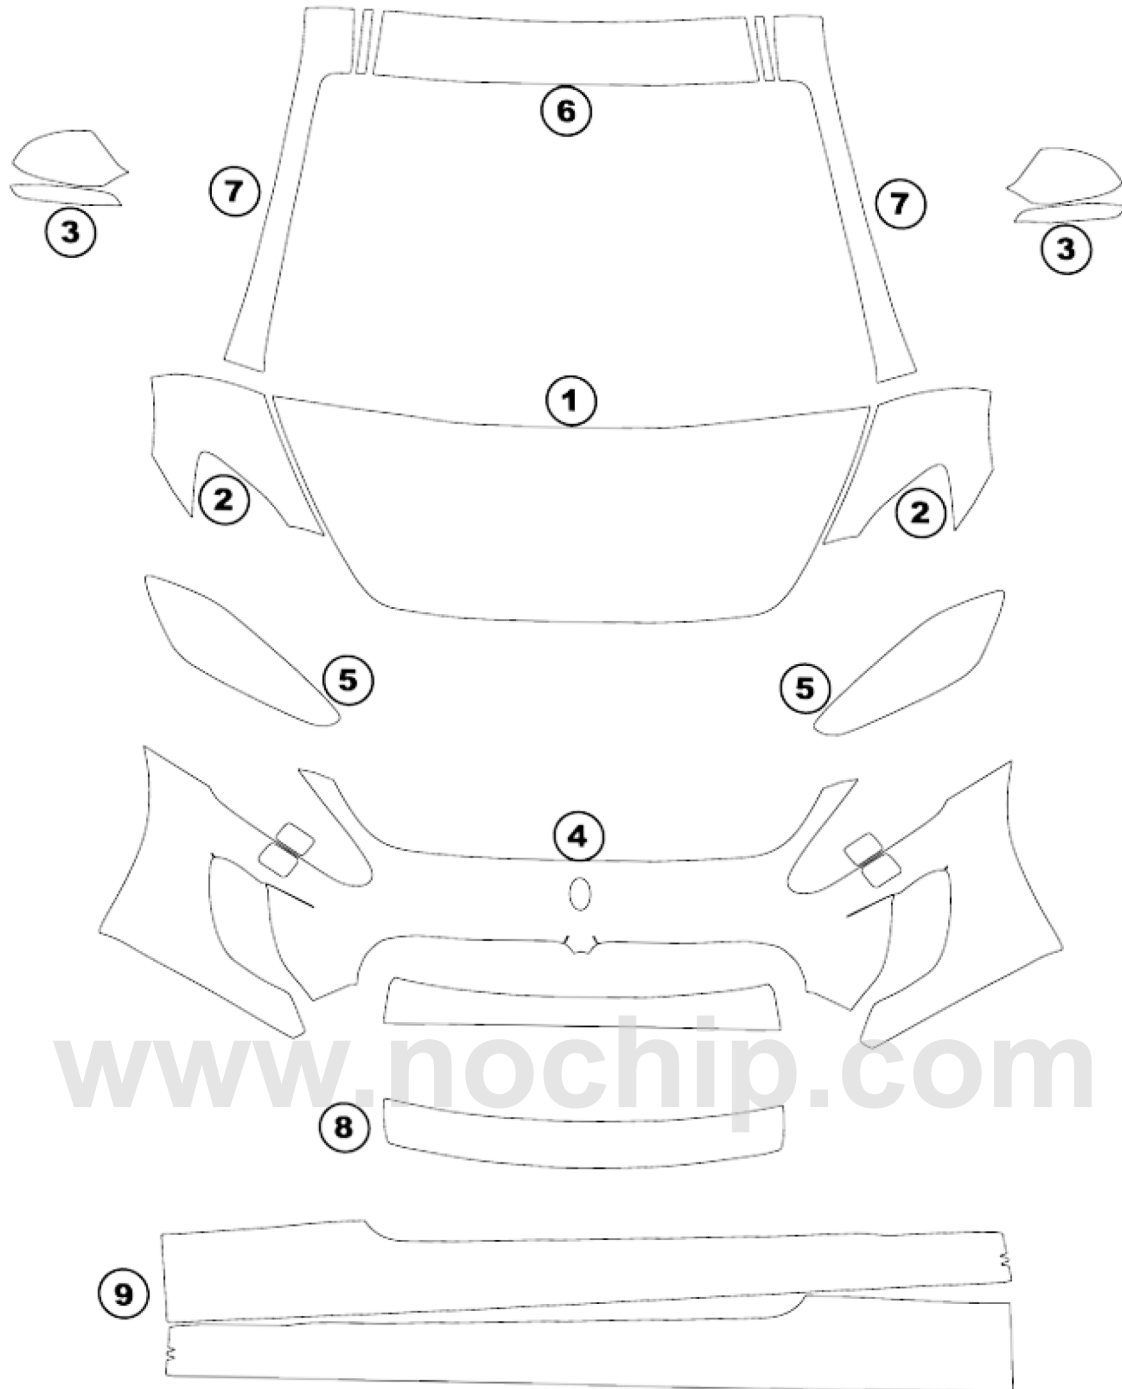

Maserati Gran Turismo MC Stradale 2011+

- ① HOOD
- ② FENDER
- ③ MIRROR
- ④ BUMPER

- ⑤ LIGHTS
- ⑥ CAB TOP
- ⑦ A PILLARS
- ⑧ REAR TRUNK LEDGE

- ⑨ ROCKER PANELS

www.nochip.com

Maserati Gran Turismo MC Stradale 2011+

Installed by:

Notes on back:

REVISION #: 00

DATE:	08/25/2011
DRAWN BY:	A.G.
PART #:	253-2-3-11