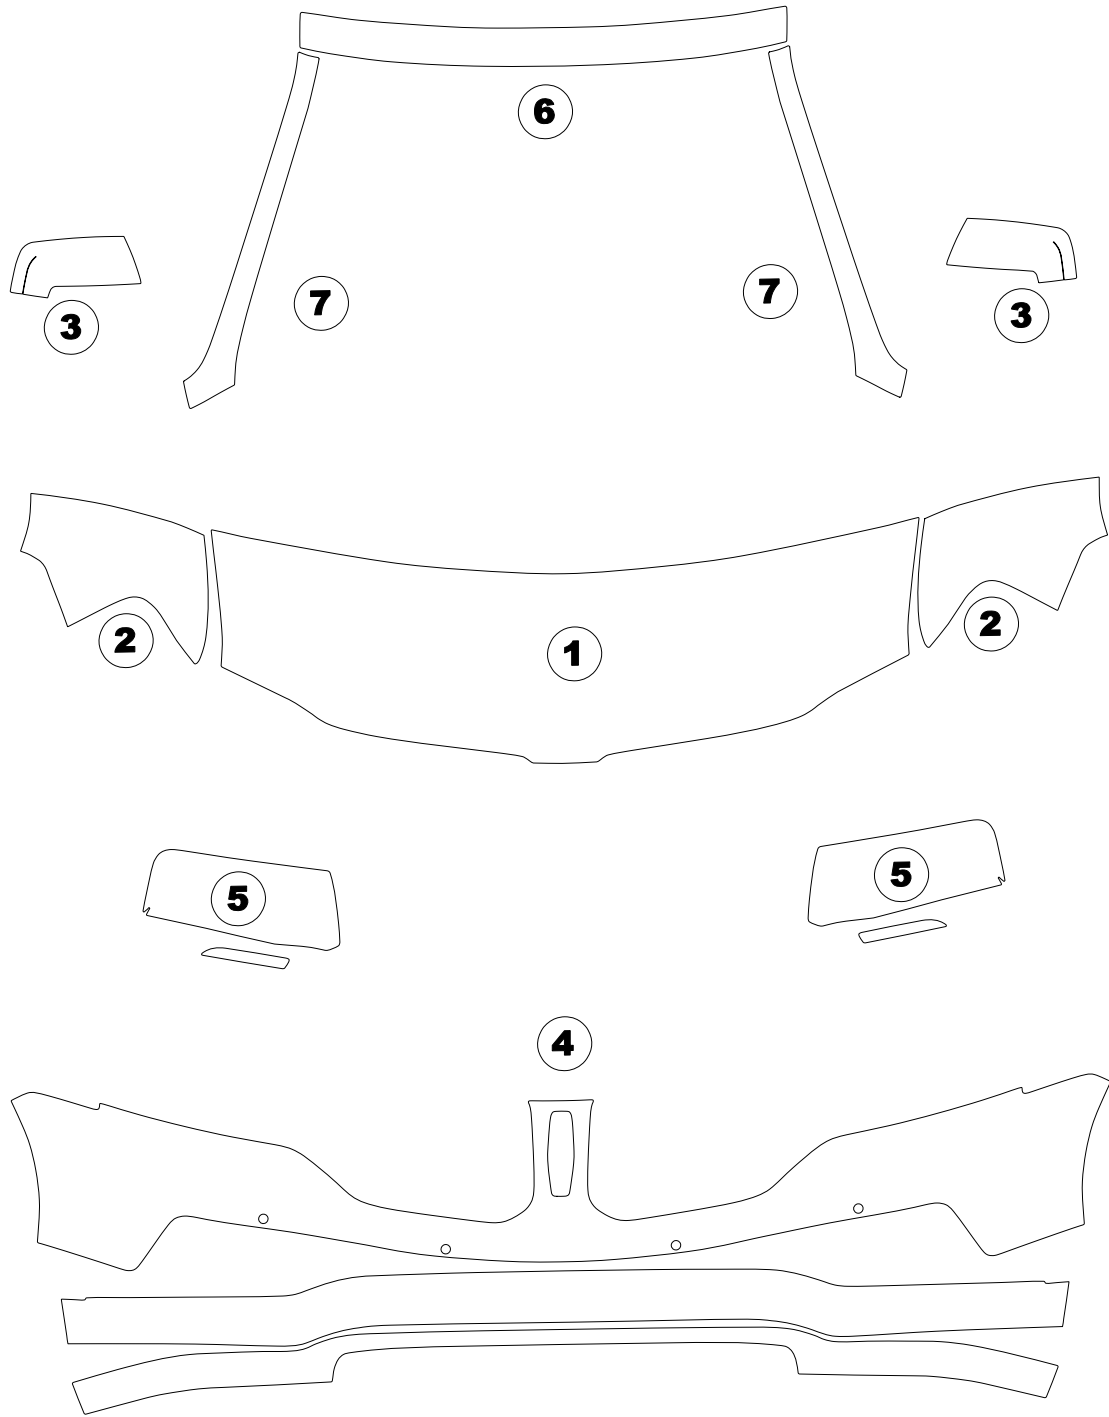

- ① HOOD
- ② FENDER
- ③ MIRROR

- ④ BUMPER
- ⑤ LIGHTS
- ⑥ CAB TOP

- ⑦ A PILLARS
- ⑧ REAR TRUNK LEDGE
- ⑨ REAR BUMPER

Lincoln Navigator 2015+
Base, L

DATE: 02/1/15

DESIGNER: AK

Installed by:

Notes on back: