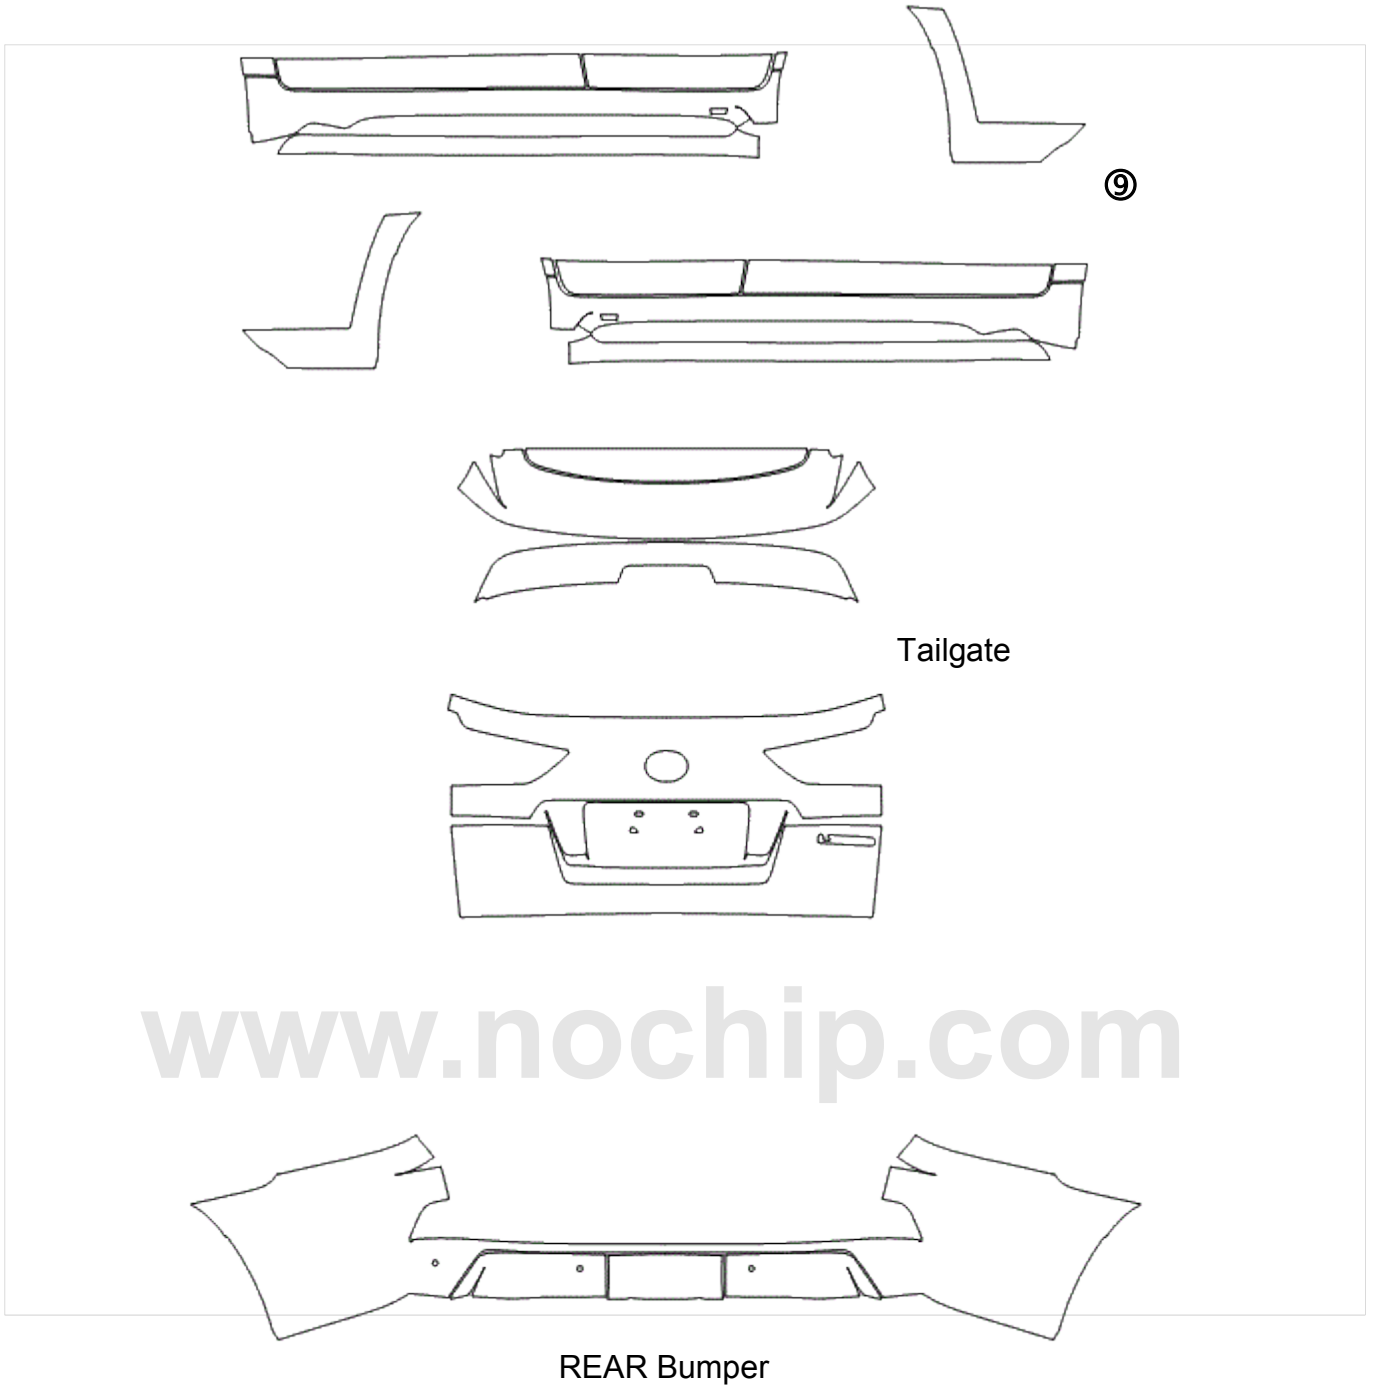

- ① HOOD
- ② FENDER
- ③ MIRROR

- ④ BUMPER
- ⑤ LIGHTS
- ⑥ CAB TOP

- ⑦ A PILLARS
- ⑧ TRUNK LEDGE
- ⑨ ROCKER PANELS

LEXUS LX570 2016+

DATE: 06/02/2016

DESIGNER: KVM

Installed by:

Notes on back

REVISION: 00

- ① HOOD
- ② FENDER
- ③ MIRROR

- ④ BUMPER
- ⑤ LIGHTS
- ⑥ CAB TOP

- ⑦ A PILLARS
- ⑧ TRUNK LEDGE
- ⑨ ROCKER PANELS

LEXUS LX570 2016+

DATE: 06/02/2016

DESIGNER: KVM

Installed by:

Notes on back

REVISION: 00

- ① HOOD
- ② FENDER
- ③ MIRROR

- ④ BUMPER
- ⑤ LIGHTS
- ⑥ CAB TOP

- ⑦ A PILLARS
- ⑧ TRUNK LEDGE
- ⑨ ROCKER PANELS

LEXUS LX570 2016+

DATE: 06/02/2016

DESIGNER: KVM