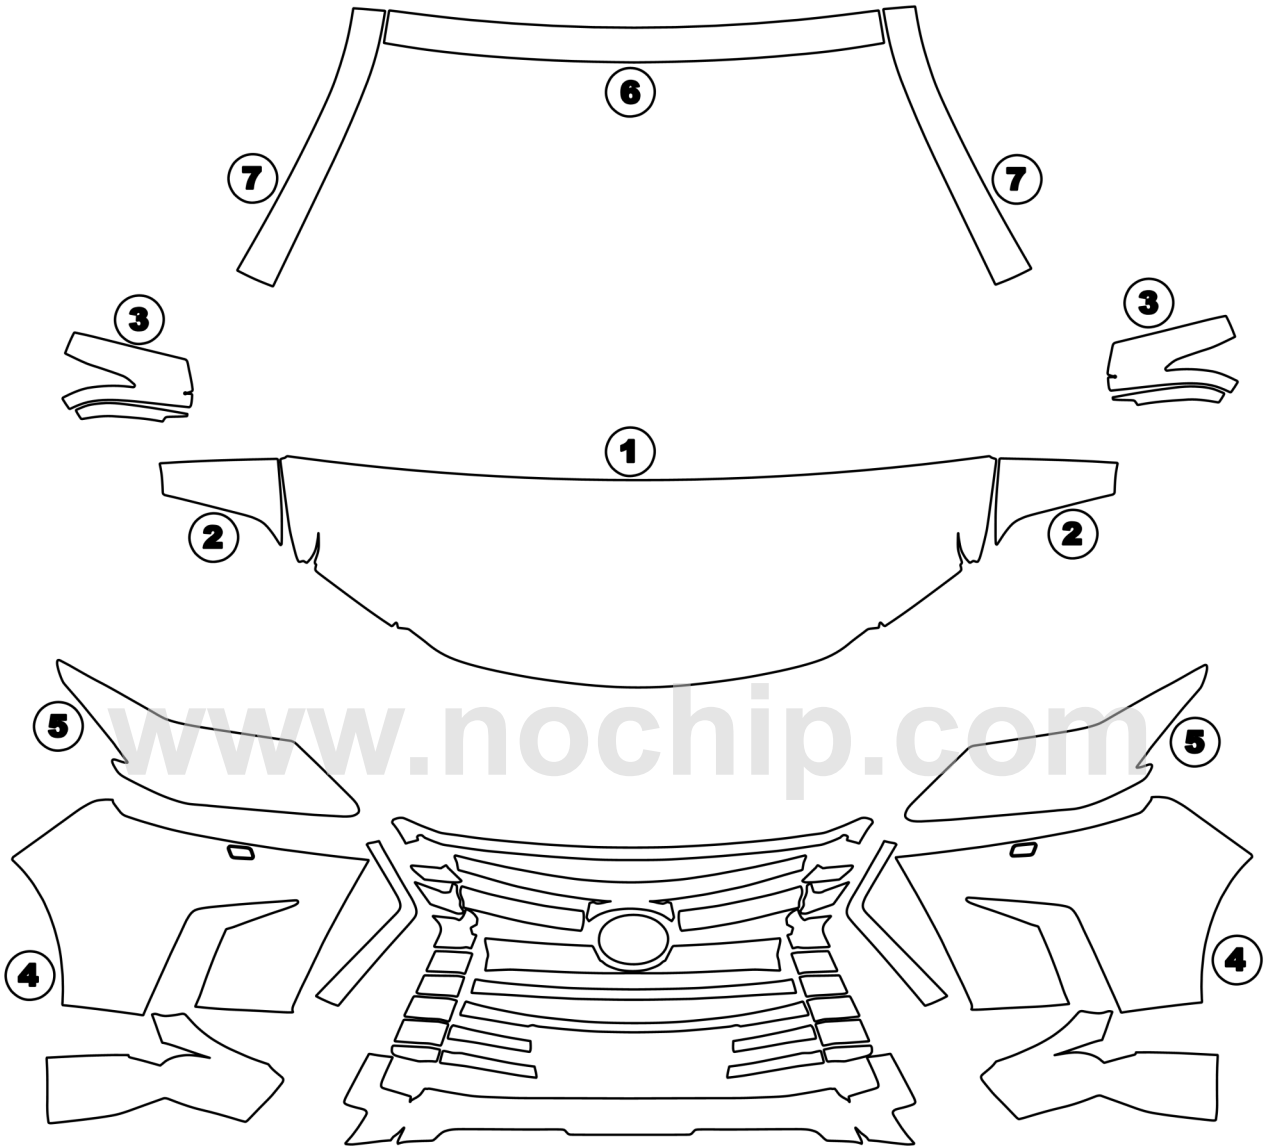

- ① HOOD
- ② FENDER
- ③ MIRROR

- ④ BUMPER
- ⑤ LIGHTS
- ⑥ CAB TOP

- ⑦ A PILLARS
- ⑧ TRUNK LEDGE
- ⑨ ROCKER PANELS

LEXUS LX570 2016+

DATE: 06/02/2016

DESIGNER: KVM

Installed by:

Notes on back

REVISION: 00

- ① HOOD
- ② FENDER
- ③ MIRROR

- ④ BUMPER
- ⑤ LIGHTS
- ⑥ CAB TOP

- ⑦ A PILLARS
- ⑧ TRUNK LEDGE
- ⑨ ROCKER PANELS

LEXUS LX570 2016+

DATE: 06/02/2016

DESIGNER: KVM

Installed by:

Notes on back

REVISION: 00

- ① HOOD
- ② FENDER
- ③ MIRROR

- ④ BUMPER
- ⑤ LIGHTS
- ⑥ CAB TOP

- ⑦ A PILLARS
- ⑧ TRUNK LEDGE
- ⑨ ROCKER PANELS

LEXUS LX570 2016+

DATE: 06/02/2016

DESIGNER: KVM