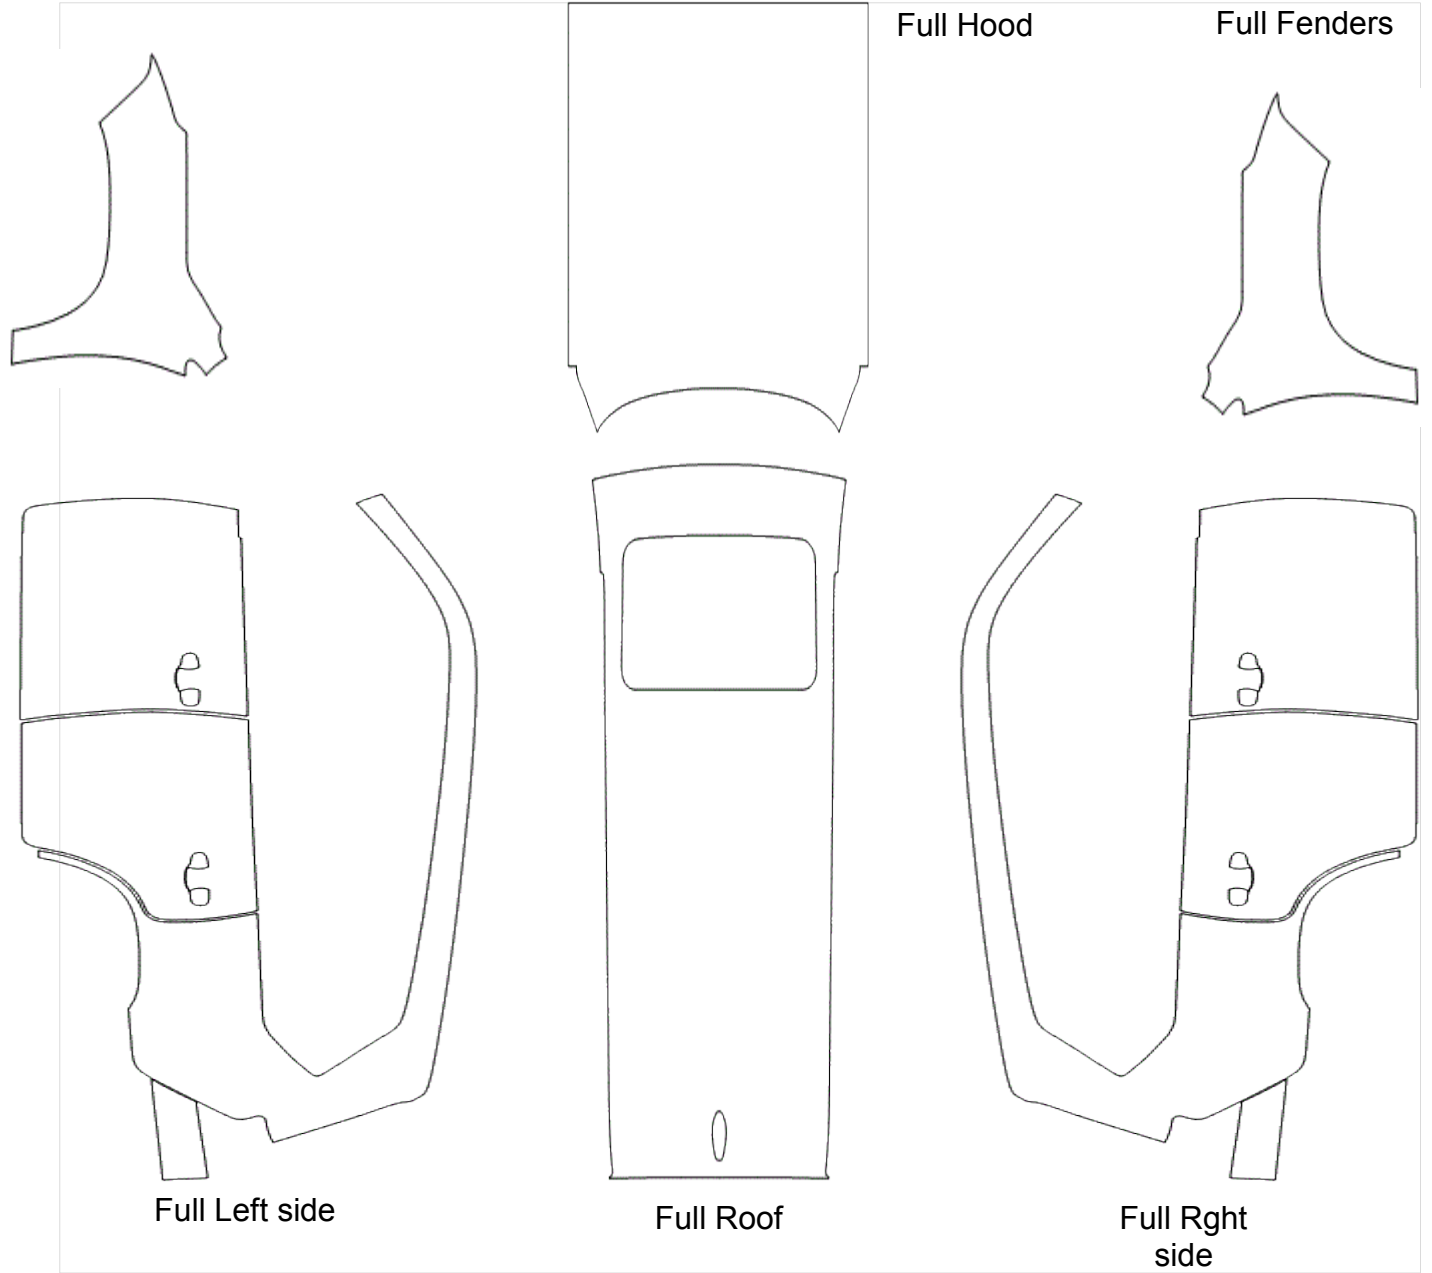

- ① HOOD
- ② FENDER
- ③ MIRROR

- ④ BUMPER
- ⑤ LIGHTS
- ⑥ CAB TOP

- ⑦ A PILLARS
- ⑧ TRUNK LEDGE
- ⑨ ROCKER PANELS

LEXUS LX570 2016+

DATE: 06/02/2016

DESIGNER: KVM

Installed by:

Notes on back

☐

REVISION: 00