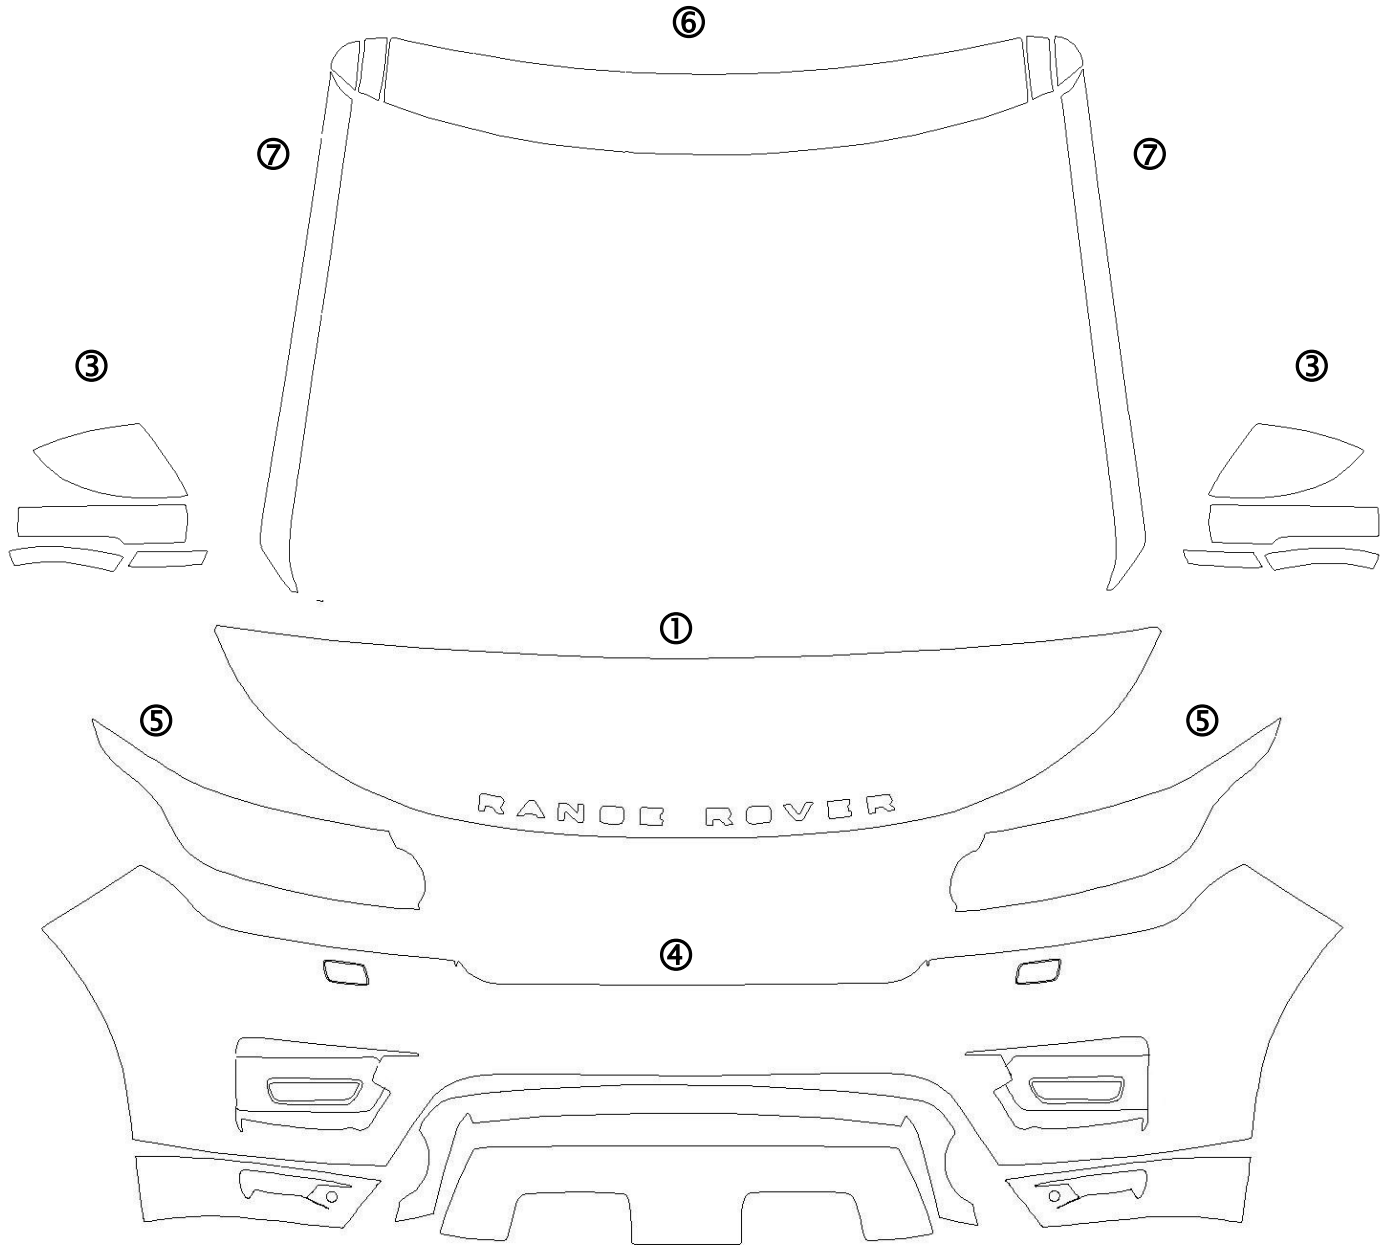

① HOOD

⑤ LIGHTS

⑨ ROCKERS

③ MIRROR

⑥ CAB TOP

⑩ REAR BUMPER

④ BUMPER

⑦ A-PILLARS

⑧ TRUNK LEDGE

www.nochip.com

Land Rover Range Rover Sport
SE, HSE, Supercharged 2014+

DATE:

DESIGNER:

Installed by:

Notes
on back:

REVISION:

00

① HOOD

⑤ LIGHTS

⑨ ROCKERS

③ MIRROR

⑥ CAB TOP

⑩ REAR BUMPER

④ BUMPER

⑦ A-PILLARS

⑧ TRUNK LEDGE

⑧

⑨

Rear Fenders (pair)

Rear Hatch

www.nochip.com

Rear Bumper Ends