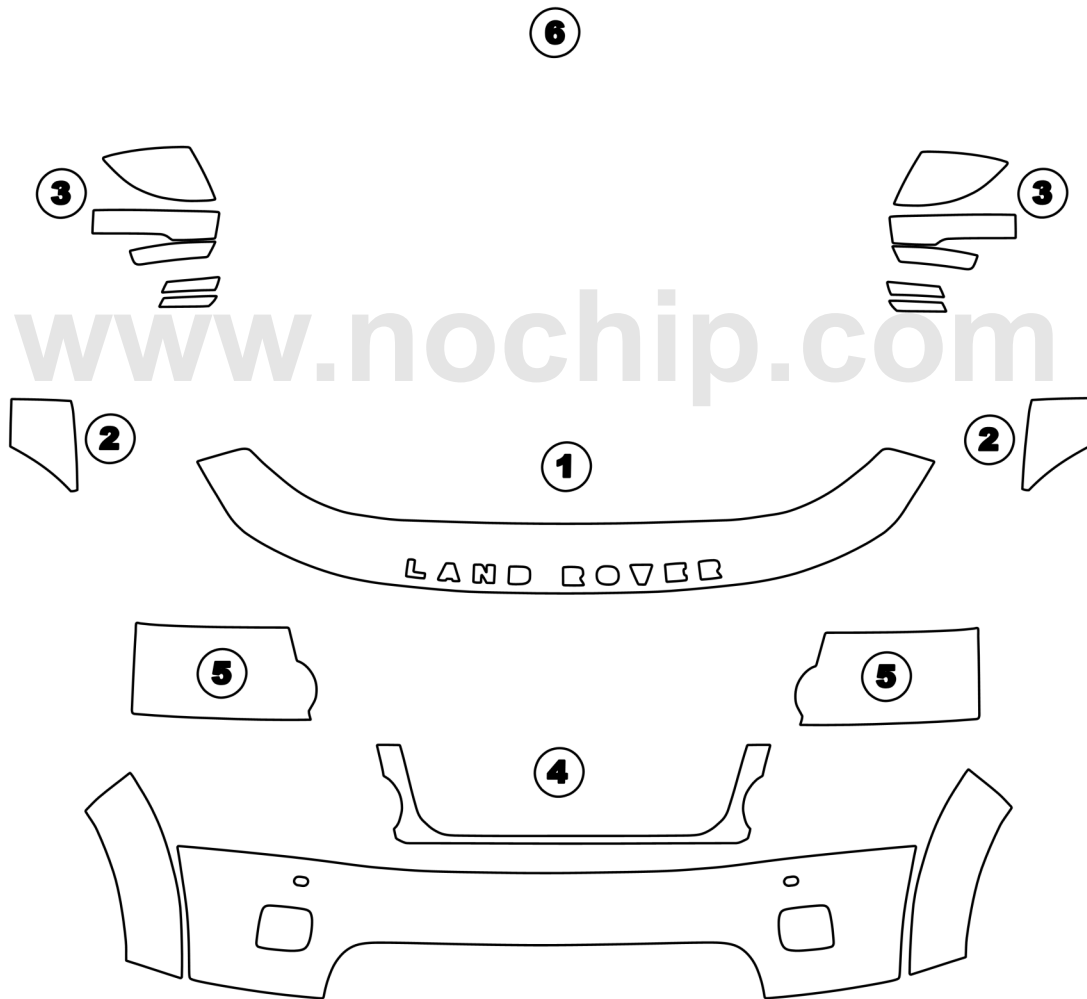

- ① HOOD
- ② FENDER
- ③ MIRROR

- ④ BUMPER
- ⑤ LIGHTS
- ⑥ CAB TOP

- ⑦ A PILLARS
- ⑧ REAR TRUNK LEDGE
- ⑨ ROCKER PANELS

**LAND ROVER LR4 2014+**

<b>DATE:</b>	<b>10/12/2014</b>
<b>DESIGNER:</b>	<b>AK</b>
<b>REVISION:</b>	<b>00</b>

**Installed by:**

**Notes on back:**