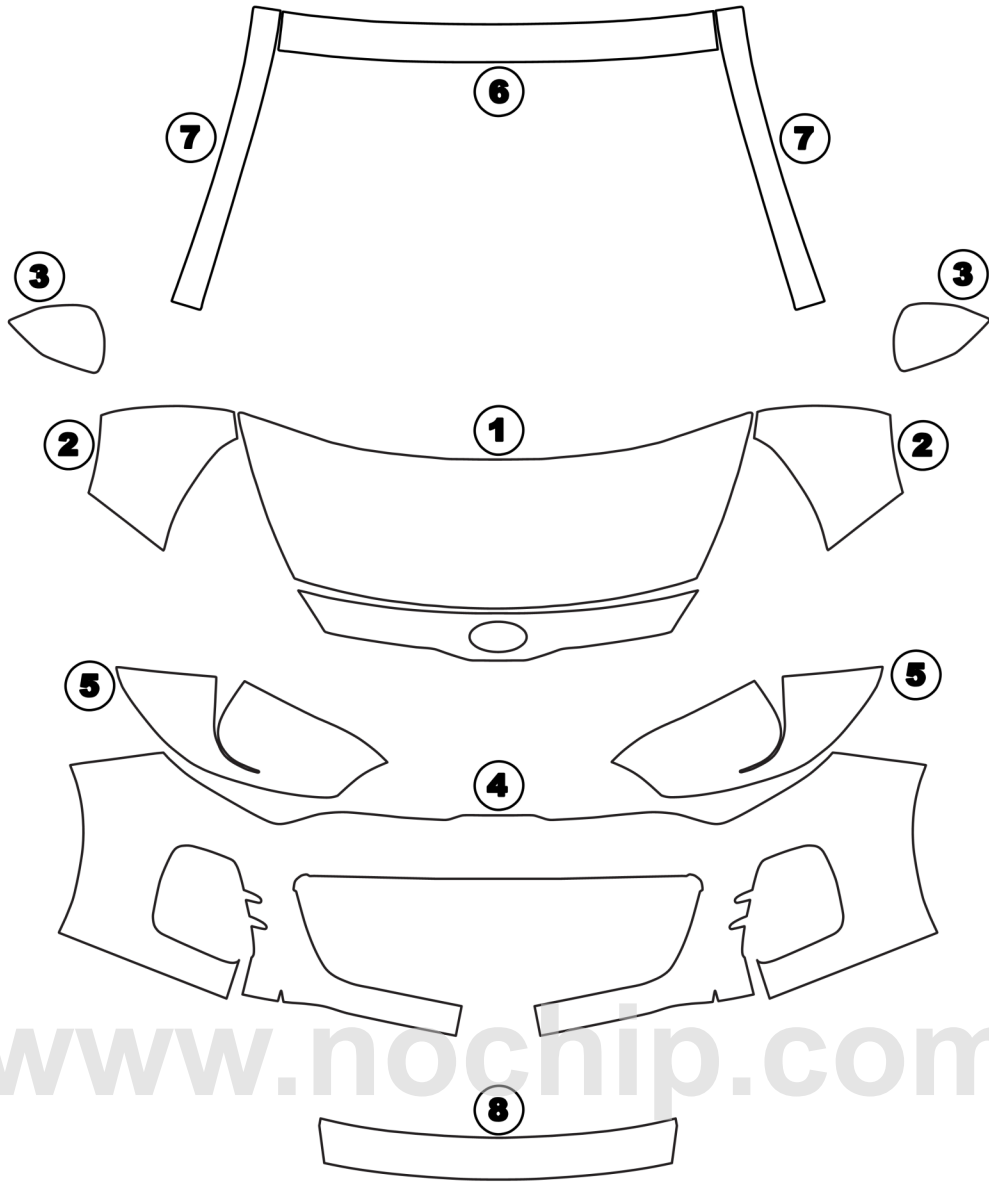

- ① HOOD
- ② FENDER
- ③ MIRROR

- ④ BUMPER
- ⑤ LIGHTS
- ⑥ CAB TOP

- ⑦ A PILLARS
- ⑧ TRUNK LEDGE
- ⑨ ROCKER PANELS

**KIA RIO 5-DOOR 2016+
EX, LX, SX**

DATE: 06/28/2016

DESIGNER: A.M.

Installed by:

Notes on back: