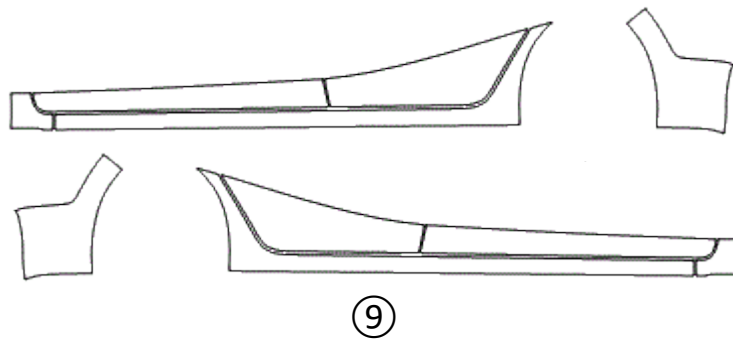

① HOOD	⑤ LIGHTS	⑨ ROCKER PANEL	⑬ LEFT SIDE	⑰
② FENDER	⑥ CAB TOP	⑩ REAR BUMPER	⑭ RIGHT SIDE	⑱
③ MIRROR	⑦ A-PILLARS	⑪ FULL HOOD	⑮ TRUNK LID	⑲
④ BUMPER	⑧ TRUNK LEDGE	⑫ FULL FENDER	⑯ FULL ROOF	⑳

www.nochip.com

BASIC HOOD KIT

HONDA FIT EX LX 2018 - PRESENT

DATE:

DESIGNER:

Installed by:

Notes on back:

REVISION:

00