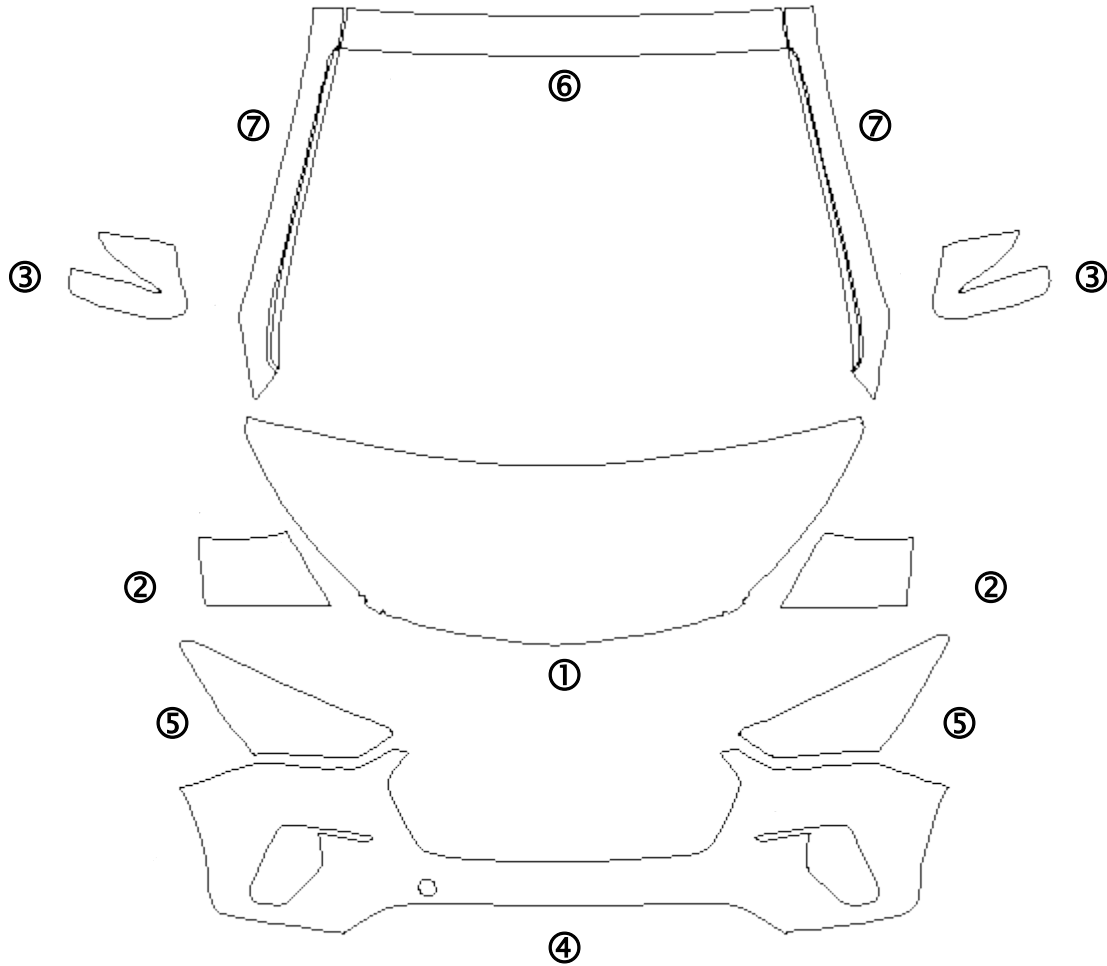

- ① HOOD
- ② FENDER
- ③ MIRROR
- ④ BUMPER

- ⑤ LIGHTS
- ⑥ CAB TOP
- ⑦ A-PILLARS
- ⑧ TRUNK LEDGE

- ⑨ ROCKERS
- ⑩ REAR BUMPER

www.nochip.com

⑧

⑨

HYUNDAI SANTA FE 2017+
SE, Limited, SE Ultimate, Limited Ultimate