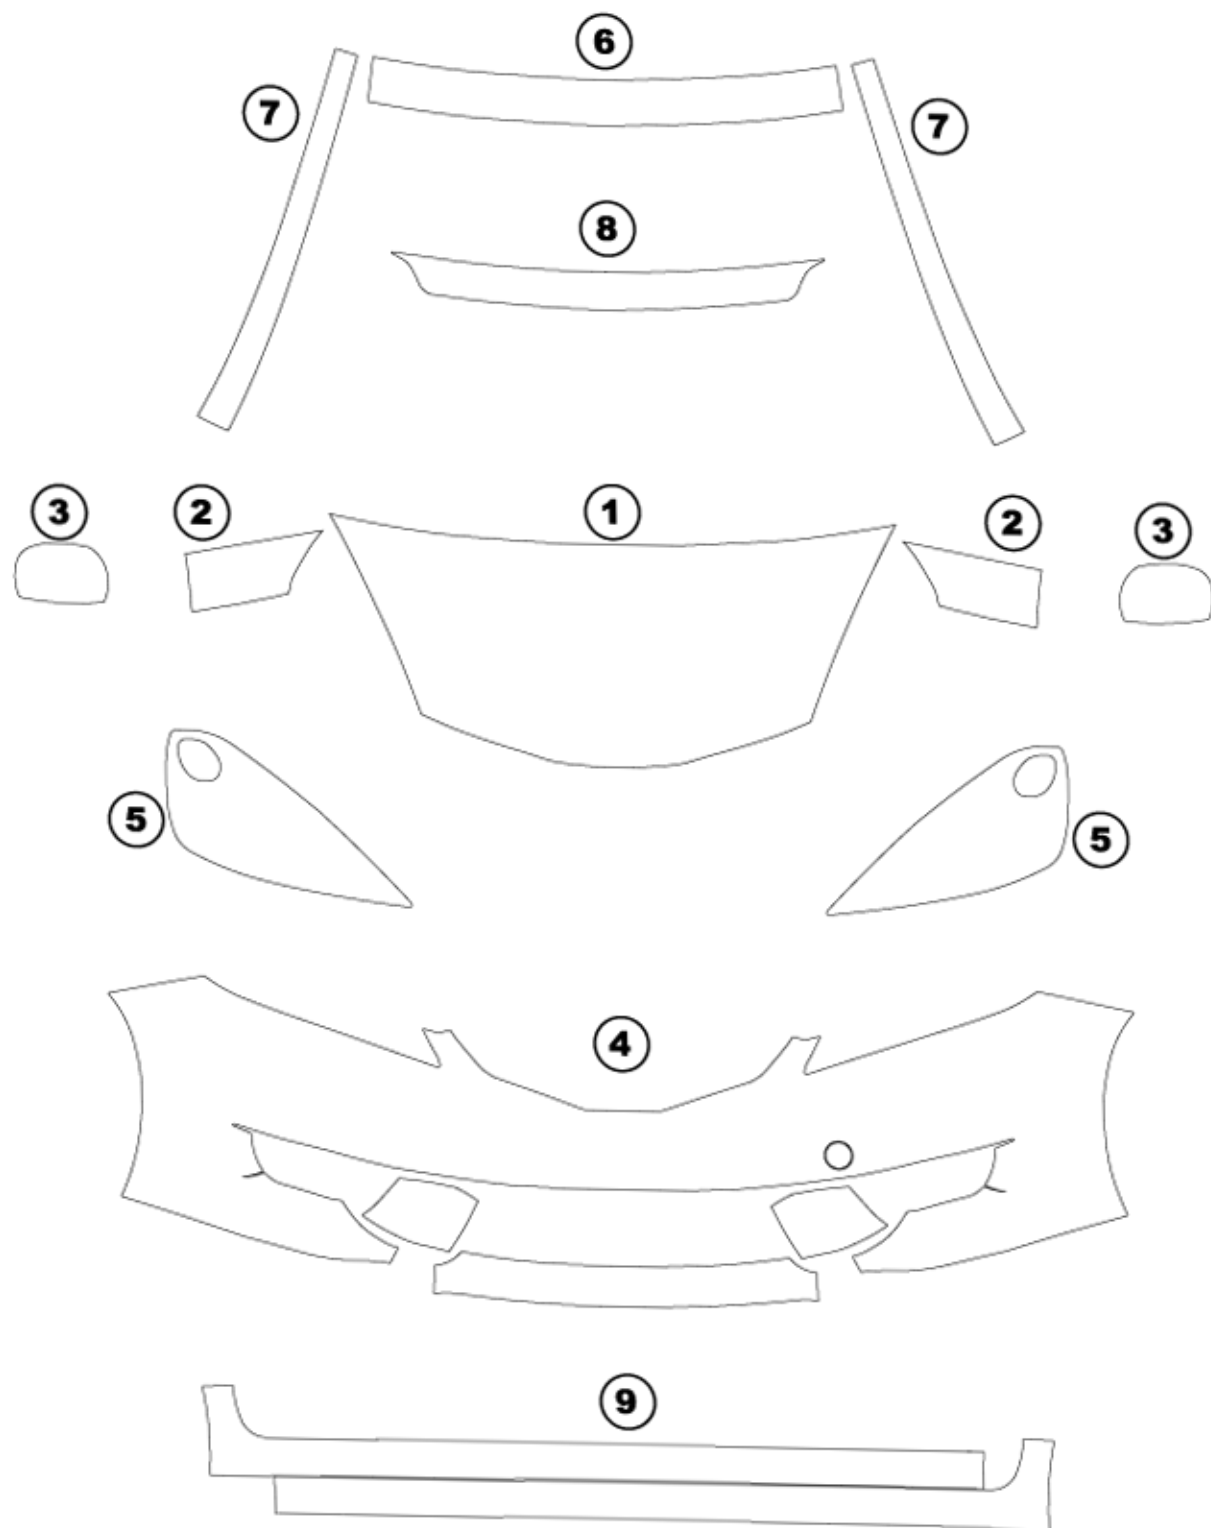

- ① HOOD
- ② FENDER
- ③ MIRROR
- ④ BUMPER

- ⑤ LIGHTS
- ⑥ CAB TOP
- ⑦ A PILLARS
- ⑧ REAR TRUNK LEDGE

- ⑨ ROCKER PANELS

HONDA FIT SPORT 2009-2011

DATE: 9-21-11

DRAWN BY: J.L.

Installed by:

Notes on back:

REVISION #: 00

PART #: 214-10-4-09