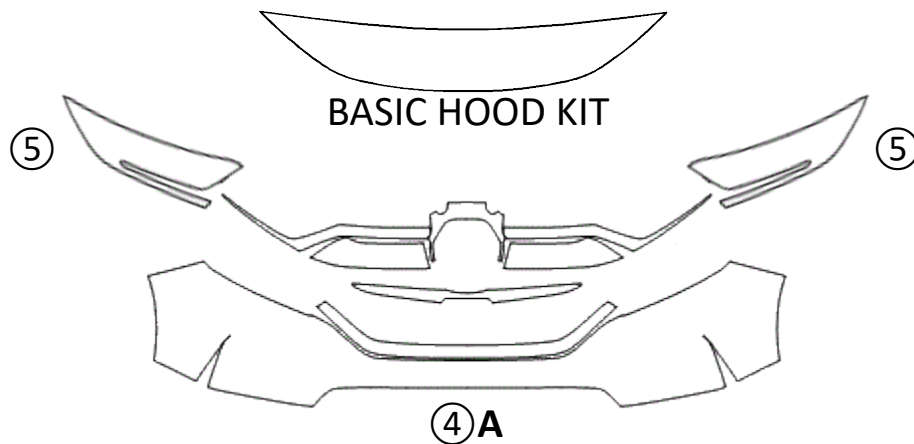

① HOOD	⑤ LIGHTS	⑨ ROCKER PANEL	⑬ LEFT SIDE	⑰
② FENDER	⑥ CAB TOP	⑩ REAR BUMPER	⑭ RIGHT SIDE	⑱
③ MIRROR	⑦ A-PILLARS	⑪ FULL HOOD	⑮ TRUNK LID	⑲
④ BUMPER	⑧ TRUNK LEDGE	⑫ FULL FENDER	⑯ FULL ROOF	⑳

**HONDA CR-V 2017 - PRESENT**

<b>DATE:</b>	
<b>DESIGNER:</b>	
<b>REVISION:</b>	<b>00</b>

Installed by:

Notes on back:

① HOOD	⑤ LIGHTS	⑨ ROCKER PANEL	⑬ LEFT SIDE	⑰
② FENDER	⑥ CAB TOP	⑩ REAR BUMPER	⑭ RIGHT SIDE	⑱
③ MIRROR	⑦ A-PILLARS	⑪ FULL HOOD	⑮ TRUNK LID	⑲
④ BUMPER	⑧ TRUNK LEDGE	⑫ FULL FENDER	⑯ FULL ROOF	⑳