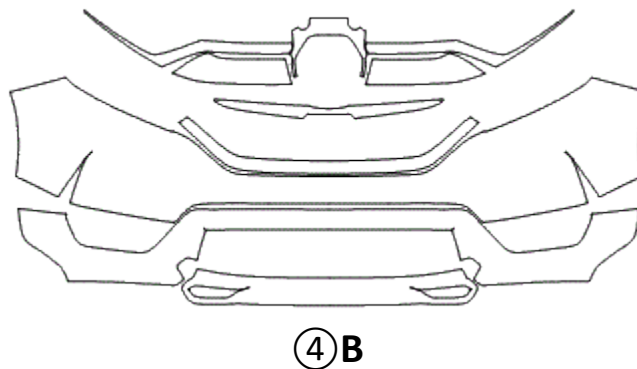

① HOOD	⑤ LIGHTS	⑨ ROCKER PANEL	⑬ LEFT SIDE	⑰
② FENDER	⑥ CAB TOP	⑩ REAR BUMPER	⑭ RIGHT SIDE	⑱
③ MIRROR	⑦ A-PILLARS	⑪ FULL HOOD	⑮ TRUNK LID	⑲
④ BUMPER	⑧ TRUNK LEDGE	⑫ FULL FENDER	⑯ FULL ROOF	⑳

**HONDA CR-V 2017 - PRESENT**

<b>DATE:</b>	
<b>DESIGNER:</b>	
<b>REVISION:</b>	<b>00</b>

Installed by:

Notes on back:

① HOOD	⑤ LIGHTS	⑨ ROCKER PANEL	⑬ LEFT SIDE	⑰
② FENDER	⑥ CAB TOP	⑩ REAR BUMPER	⑭ RIGHT SIDE	⑱
③ MIRROR	⑦ A-PILLARS	⑪ FULL HOOD	⑮ TRUNK LID	⑲
④ BUMPER	⑧ TRUNK LEDGE	⑫ FULL FENDER	⑯ FULL ROOF	⑳