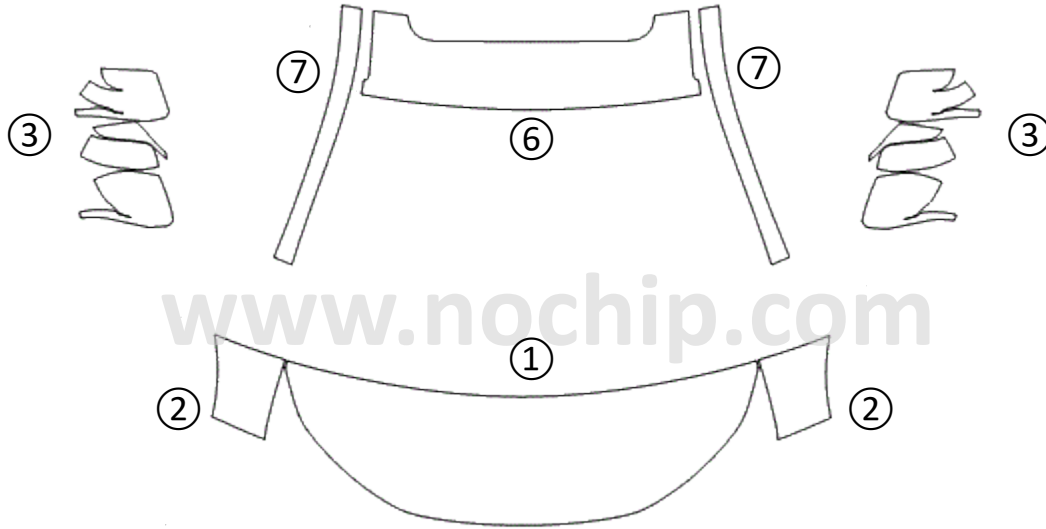

① HOOD	⑤ LIGHTS	⑨ ROCKER PANEL	⑬ LEFT SIDE	⑰
② FENDER	⑥ CAB TOP	⑩ REAR BUMPER	⑭ RIGHT SIDE	⑱
③ MIRROR	⑦ A-PILLARS	⑪ FULL HOOD	⑮ TRUNK LID	⑲
④ BUMPER	⑧ TRUNK LEDGE	⑫ FULL FENDER	⑯ FULL ROOF	⑳

**HONDA CR-V 2017 - PRESENT**

<b>DATE:</b>	
<b>DESIGNER:</b>	
<b>REVISION:</b>	<b>00</b>

Installed by:

Notes on back:

① HOOD	⑤ LIGHTS	⑨ ROCKER PANEL	⑬ LEFT SIDE	⑰
② FENDER	⑥ CAB TOP	⑩ REAR BUMPER	⑭ RIGHT SIDE	⑱
③ MIRROR	⑦ A-PILLARS	⑪ FULL HOOD	⑮ TRUNK LID	⑲
④ BUMPER	⑧ TRUNK LEDGE	⑫ FULL FENDER	⑯ FULL ROOF	⑳