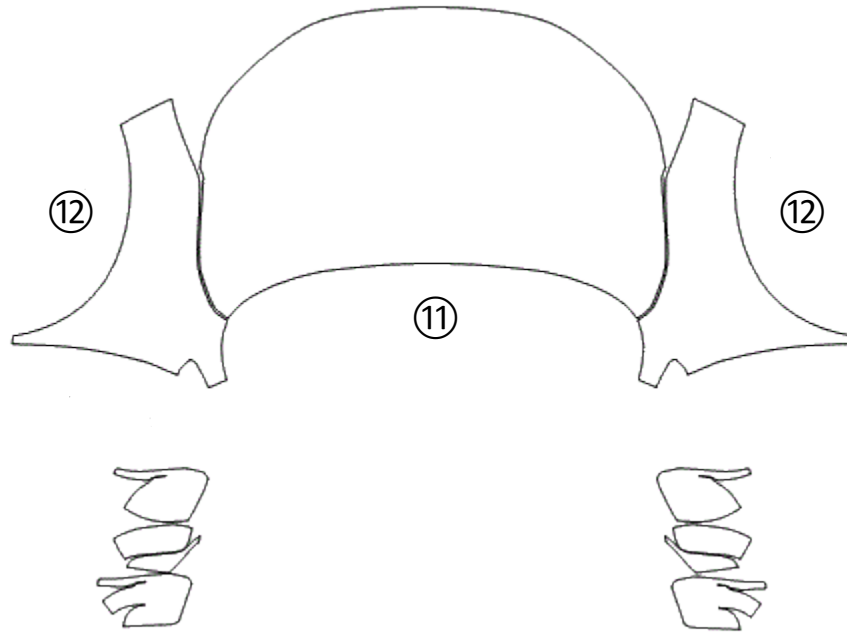

① HOOD	⑤ LIGHTS	⑨ ROCKER PANEL	⑬ LEFT SIDE	⑰
② FENDER	⑥ CAB TOP	⑩ REAR BUMPER	⑭ RIGHT SIDE	⑱
③ MIRROR	⑦ A-PILLARS	⑪ FULL HOOD	⑮ TRUNK LID	⑲
④ BUMPER	⑧ TRUNK LEDGE	⑫ FULL FENDER	⑯ FULL ROOF	⑳

**HONDA CR-V 2017 - PRESENT**

<b>DATE:</b>	
<b>DESIGNER:</b>	
<b>REVISION:</b>	<b>00</b>

Installed by:

Notes on back:

① HOOD	⑤ LIGHTS	⑨ ROCKER PANEL	⑬ LEFT SIDE	⑰
② FENDER	⑥ CAB TOP	⑩ REAR BUMPER	⑭ RIGHT SIDE	⑱
③ MIRROR	⑦ A-PILLARS	⑪ FULL HOOD	⑮ TRUNK LID	⑲
④ BUMPER	⑧ TRUNK LEDGE	⑫ FULL FENDER	⑯ FULL ROOF	⑳