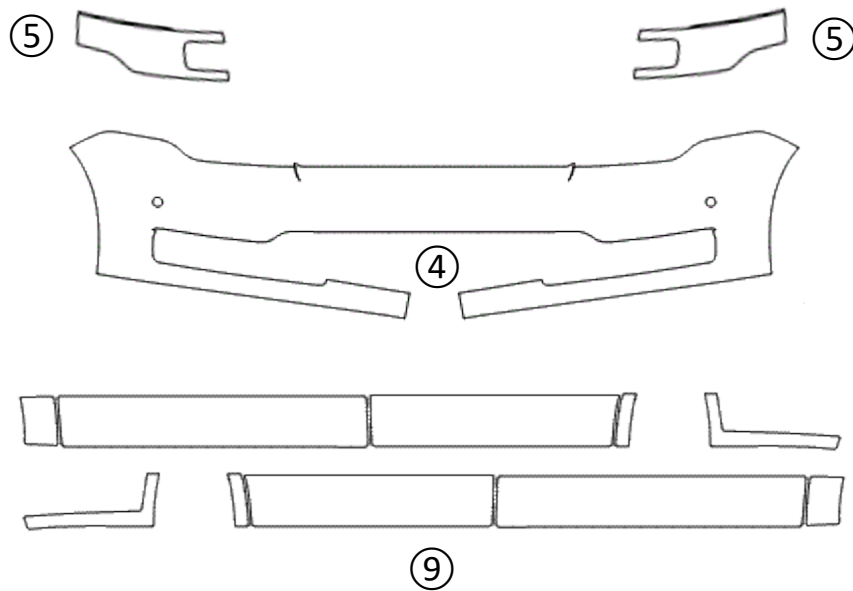

① HOOD	⑤ LIGHTS	⑨ ROCKER PANEL	⑬ LEFT SIDE	⑰
② FENDER	⑥ CAB TOP	⑩ REAR BUMPER	⑭ RIGHT SIDE	⑱
③ MIRROR	⑦ A-PILLARS	⑪ FULL HOOD	⑮ TRUNK LID	⑲
④ BUMPER	⑧ TRUNK LEDGE	⑫ FULL FENDER	⑯ FULL ROOF	⑳

BASIC HOOD KIT

FORD FLEX 2013 - 2015

Installed by:

Notes on back:

DATE:

DESIGNER:

REVISION:

00