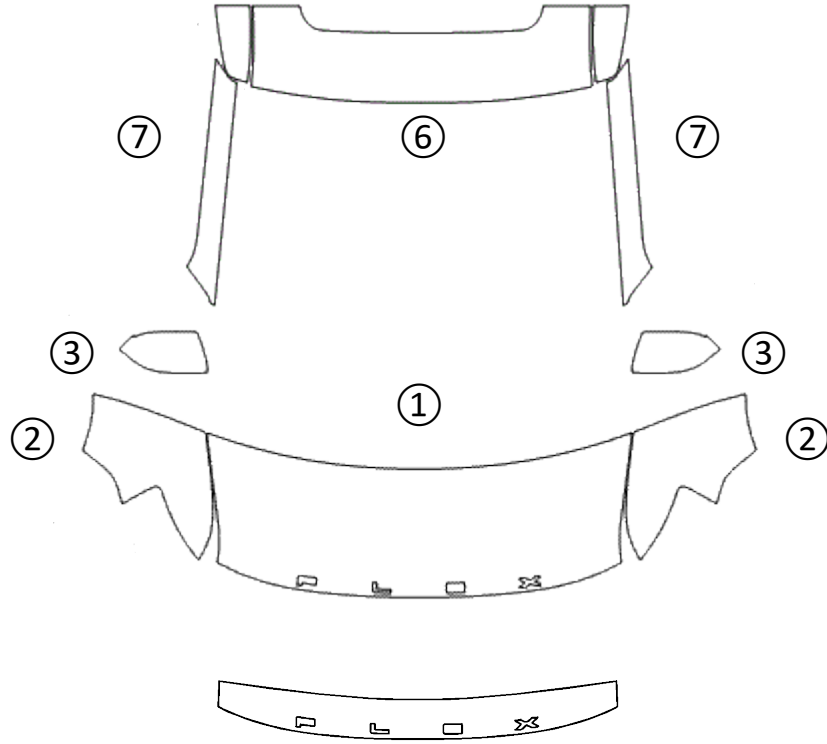

① HOOD	⑤ LIGHTS	⑨ ROCKER PANEL	⑬ LEFT SIDE	⑰
② FENDER	⑥ CAB TOP	⑩ REAR BUMPER	⑭ RIGHT SIDE	⑱
③ MIRROR	⑦ A-PILLARS	⑪ FULL HOOD	⑮ TRUNK LID	⑲
④ BUMPER	⑧ TRUNK LEDGE	⑫ FULL FENDER	⑯ FULL ROOF	⑳

BASIC HOOD KIT

FORD FLEX 2013 - 2015

Installed by:

Notes on back:

DATE:

DESIGNER:

REVISION:

00