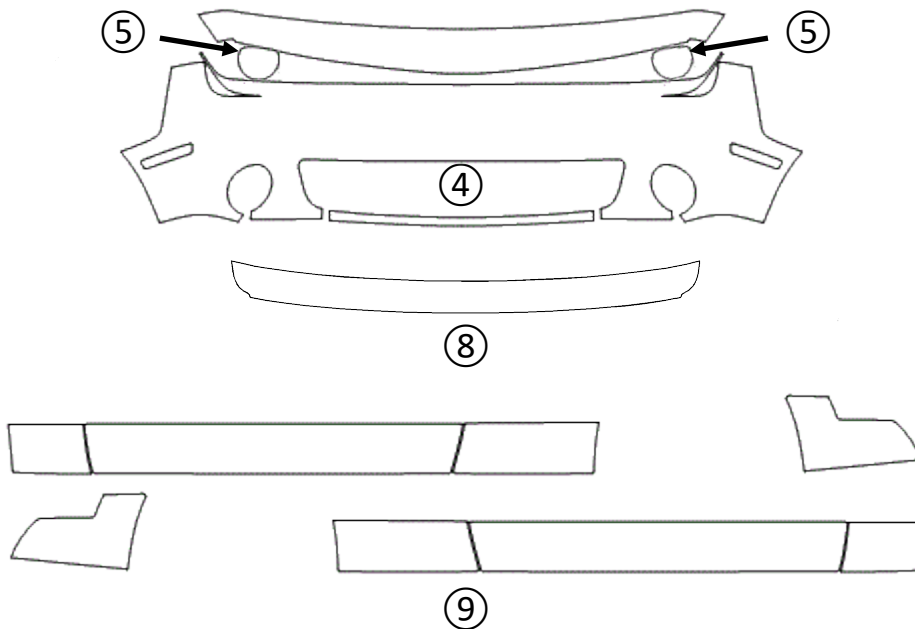

① HOOD	⑤ LIGHTS	⑨ ROCKER PANEL	⑬ LEFT SIDE	⑰
② FENDER	⑥ CAB TOP	⑩ REAR BUMPER	⑭ RIGHT SIDE	⑱
③ MIRROR	⑦ A-PILLARS	⑪ FULL HOOD	⑮ TRUNK LID	⑲
④ BUMPER	⑧ TRUNK LEDGE	⑫ FULL FENDER	⑯ FULL ROOF	⑳

BASIC HOOD KIT

DODGE CHALLENGER SXT 2015+

Installed by:

Notes on back:

DATE:

DESIGNER:

REVISION:

00

① HOOD	⑤ LIGHTS	⑨ ROCKER PANEL	⑬ LEFT SIDE	⑰
② FENDER	⑥ CAB TOP	⑩ REAR BUMPER	⑭ RIGHT SIDE	⑱
③ MIRROR	⑦ A-PILLARS	⑪ FULL HOOD	⑮ TRUNK LID	⑲
④ BUMPER	⑧ TRUNK LEDGE	⑫ FULL FENDER	⑯ FULL ROOF	⑳