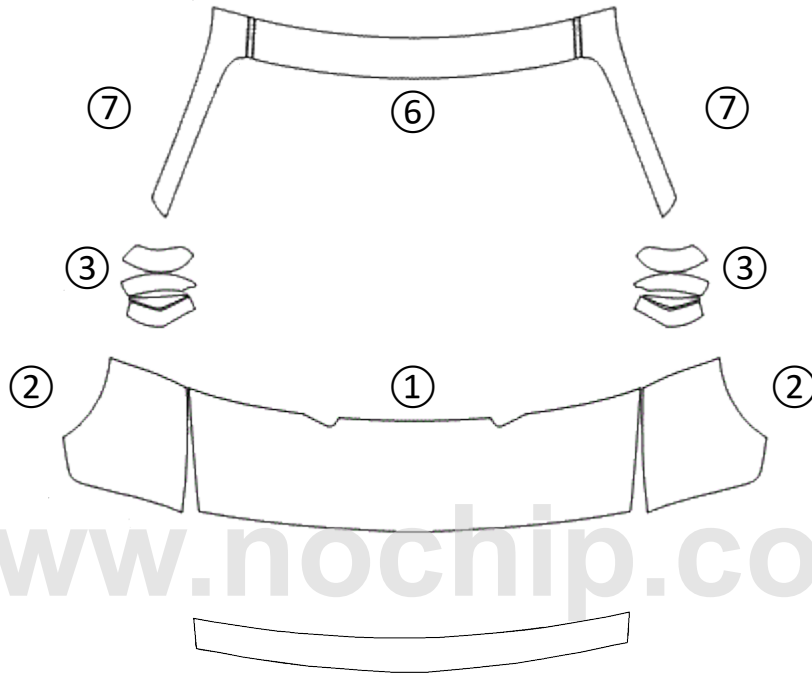

① HOOD	⑤ LIGHTS	⑨ ROCKER PANEL	⑬ LEFT SIDE	⑰
② FENDER	⑥ CAB TOP	⑩ REAR BUMPER	⑭ RIGHT SIDE	⑱
③ MIRROR	⑦ A-PILLARS	⑪ FULL HOOD	⑮ TRUNK LID	⑲
④ BUMPER	⑧ TRUNK LEDGE	⑫ FULL FENDER	⑯ FULL ROOF	⑳

BASIC HOOD KIT

DODGE CHALLENGER SXT 2015+

Installed by:

Notes on back:

DATE:

DESIGNER:

REVISION:

00

① HOOD	⑤ LIGHTS	⑨ ROCKER PANEL	⑬ LEFT SIDE	⑰
② FENDER	⑥ CAB TOP	⑩ REAR BUMPER	⑭ RIGHT SIDE	⑱
③ MIRROR	⑦ A-PILLARS	⑪ FULL HOOD	⑮ TRUNK LID	⑲
④ BUMPER	⑧ TRUNK LEDGE	⑫ FULL FENDER	⑯ FULL ROOF	⑳