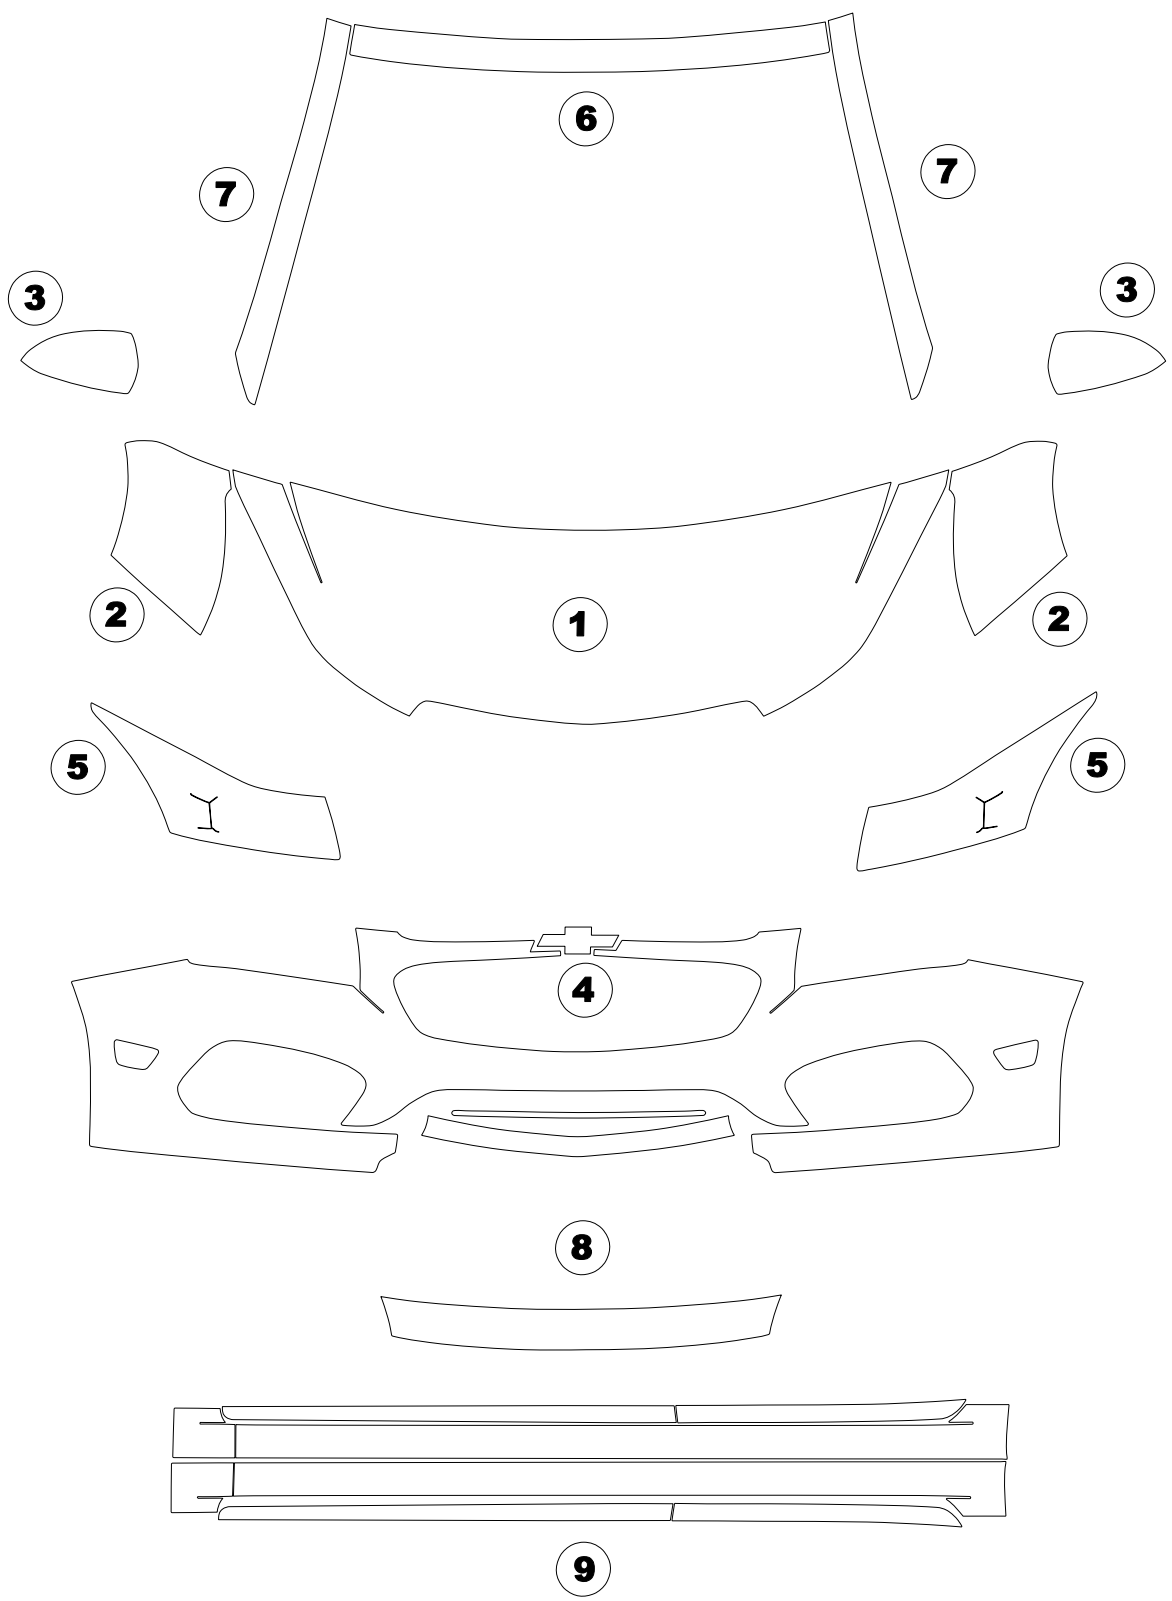

- ① HOOD
- ② FENDER
- ③ MIRROR

- ④ BUMPER
- ⑤ LIGHTS
- ⑥ CAB TOP

- ⑦ A PILLARS
- ⑧ REAR TRUNK LEDGE
- ⑨ ROCKER PANELS

Chevrolet Cruz 2015+
LS,LT,LTZ,ECO

| | |
|-----------|----------|
| DATE: | 01/20/15 |
| DESIGNER: | AK |
| REVISION: | 00 |

Installed by:

Notes on back: