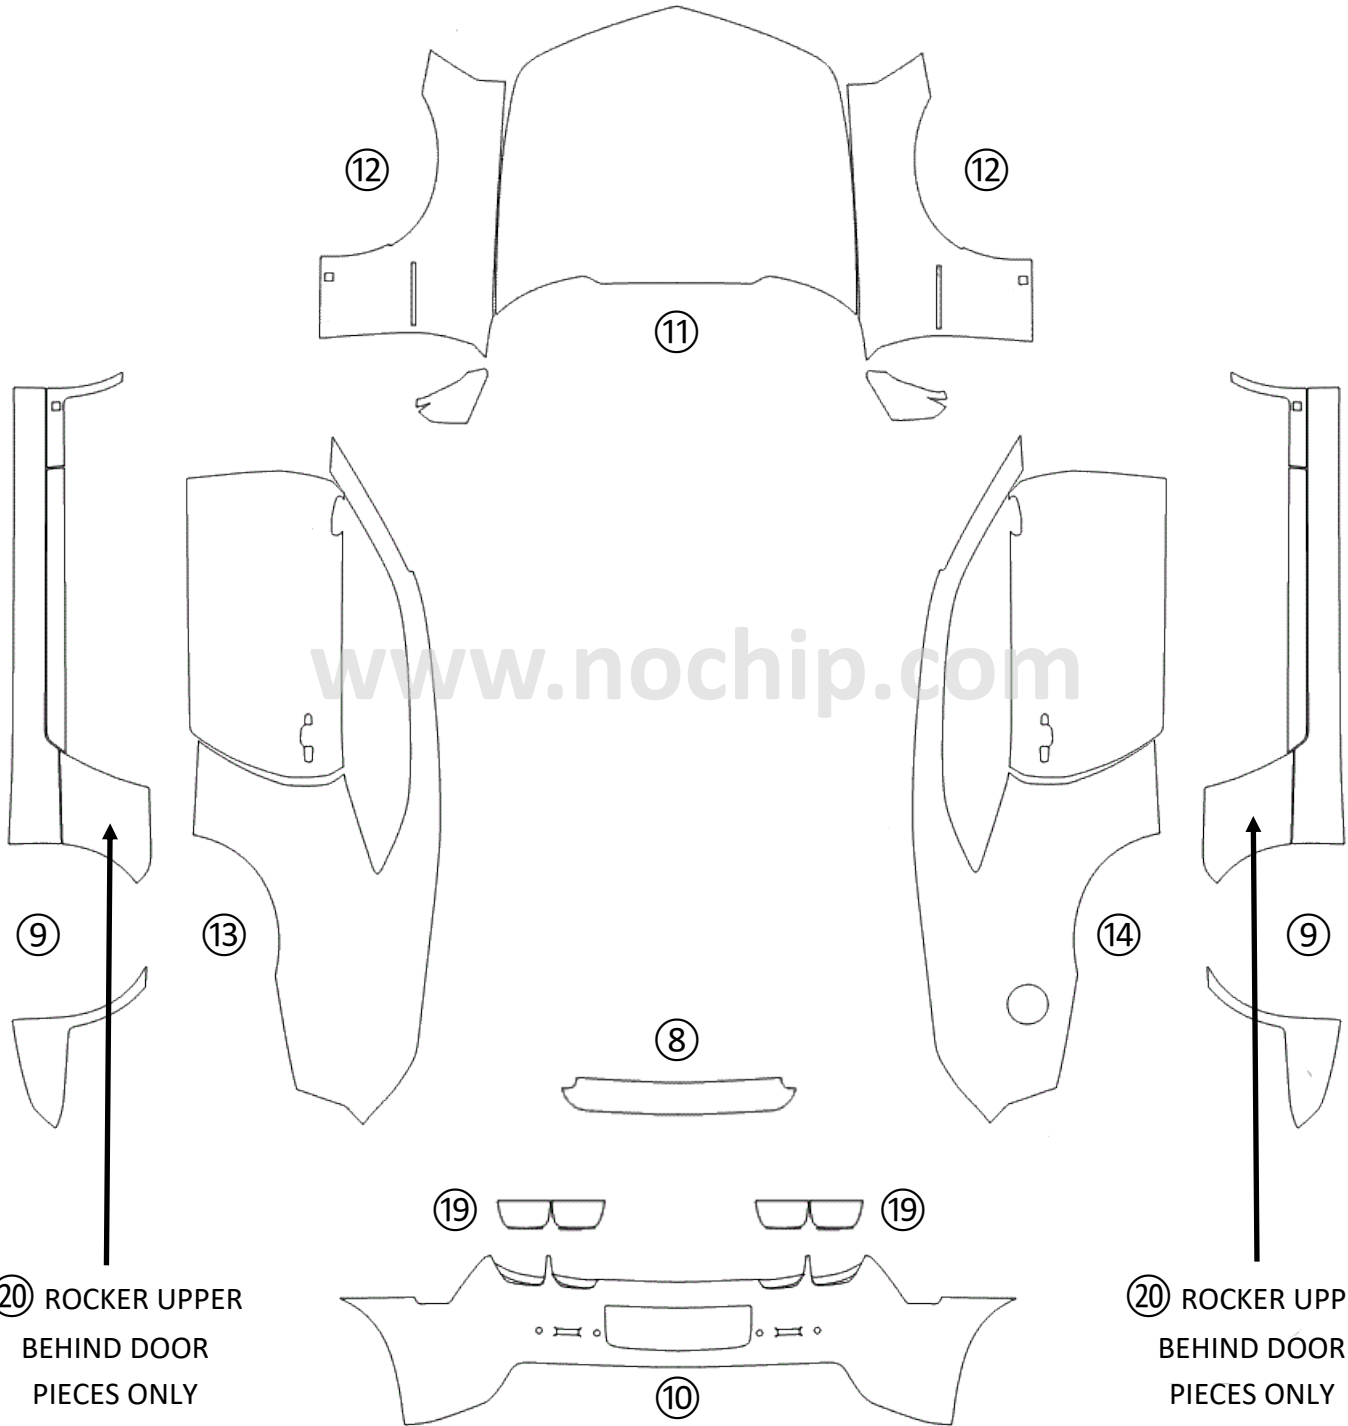

① HOOD	⑤ LIGHTS	⑨ ROCKER PANEL	⑬ LEFT SIDE	⑰
② FENDER	⑥ CAB TOP	⑩ REAR BUMPER	⑭ RIGHT SIDE	⑱
③ MIRROR	⑦ A-PILLARS	⑪ FULL HOOD	⑮ TRUNK LID	⑲ TAIL LIGHTS
④ BUMPER	⑧ TRUNK LEDGE	⑫ FULL FENDER	⑯ FULL ROOF	⑳ REAR IMPACT

www.nochip.com

④ B

④ C with Factory Ground Effects Package

CHEVROLET CAMARO LT 2010 - 2013

DATE:

DESIGNER:

Installed by:

Notes on back:

REVISION:

00

① HOOD	⑤ LIGHTS	⑨ ROCKER PANEL	⑬ LEFT SIDE	⑰
② FENDER	⑥ CAB TOP	⑩ REAR BUMPER	⑭ RIGHT SIDE	⑱
③ MIRROR	⑦ A-PILLARS	⑪ FULL HOOD	⑮ TRUNK LID	⑲ TAIL LIGHTS
④ BUMPER	⑧ TRUNK LEDGE	⑫ FULL FENDER	⑯ FULL ROOF	⑳ REAR IMPACT