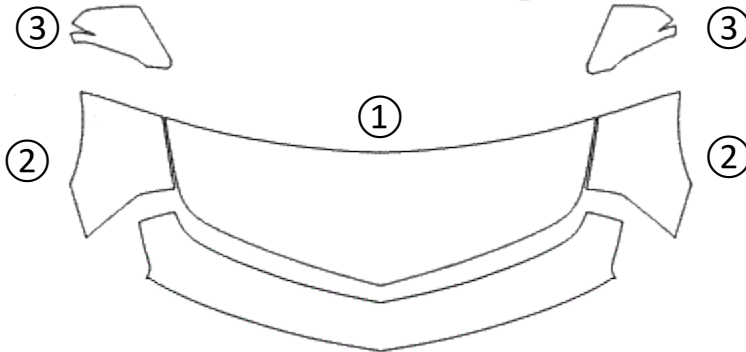

① HOOD	⑤ LIGHTS	⑨ ROCKER PANEL	⑬ LEFT SIDE	⑰
② FENDER	⑥ CAB TOP	⑩ REAR BUMPER	⑭ RIGHT SIDE	⑱
③ MIRROR	⑦ A-PILLARS	⑪ FULL HOOD	⑮ TRUNK LID	⑲ TAIL LIGHTS
④ BUMPER	⑧ TRUNK LEDGE	⑫ FULL FENDER	⑯ FULL ROOF	⑳ REAR IMPACT

www.nochip.com

④ B

④ C with Factory Ground Effects Package

CHEVROLET CAMARO LT 2010 - 2013

DATE:

DESIGNER:

Installed by:

Notes on back:

REVISION:

00

① HOOD	⑤ LIGHTS	⑨ ROCKER PANEL	⑬ LEFT SIDE	⑰
② FENDER	⑥ CAB TOP	⑩ REAR BUMPER	⑭ RIGHT SIDE	⑱
③ MIRROR	⑦ A-PILLARS	⑪ FULL HOOD	⑮ TRUNK LID	⑲ TAIL LIGHTS
④ BUMPER	⑧ TRUNK LEDGE	⑫ FULL FENDER	⑯ FULL ROOF	⑳ REAR IMPACT