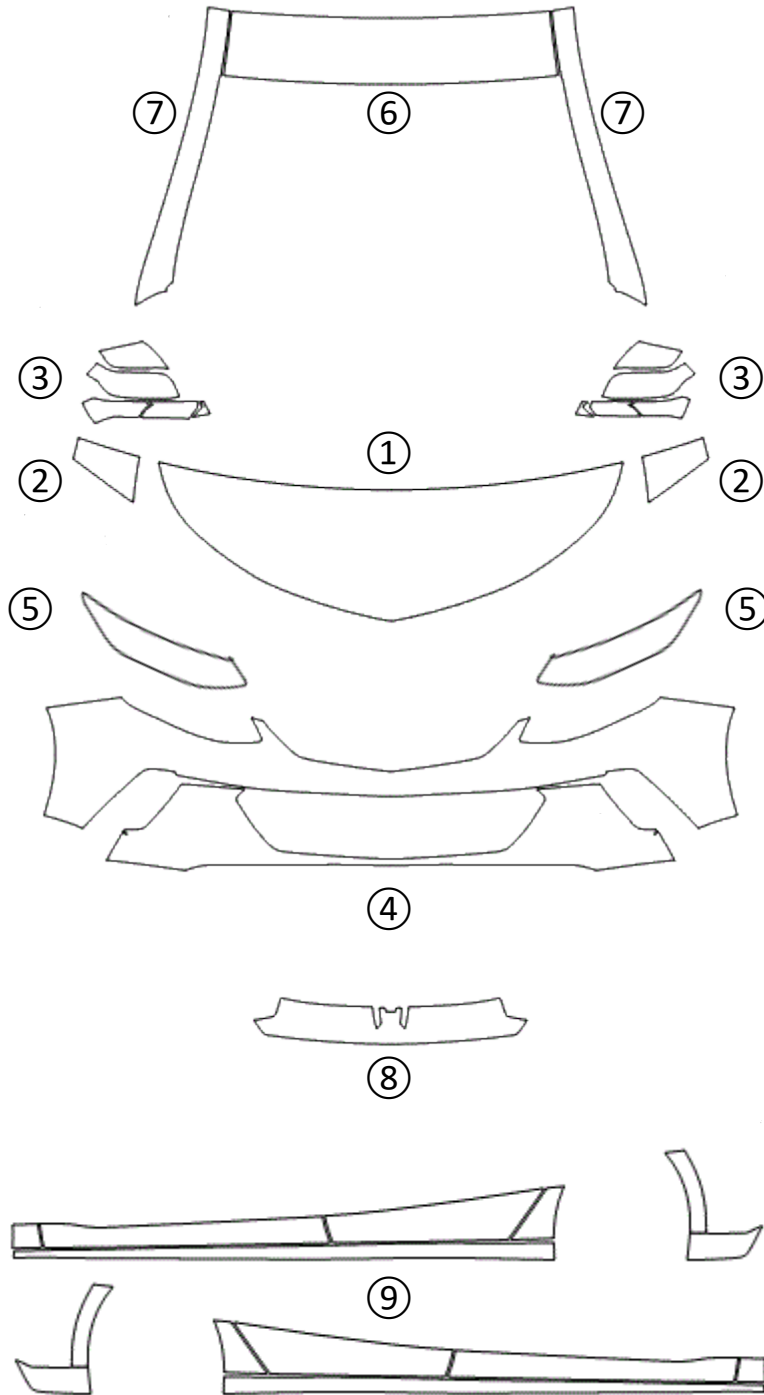

① HOOD	⑤ LIGHTS	⑨ ROCKER PANEL	⑬ LEFT SIDE	⑰
② FENDER	⑥ CAB TOP	⑩ REAR BUMPER	⑭ RIGHT SIDE	⑱
③ MIRROR	⑦ A-PILLARS	⑪ FULL HOOD	⑮ TRUNK LID	⑲
④ BUMPER	⑧ TRUNK LEDGE	⑫ FULL FENDER	⑯ FULL ROOF	⑳

CHEVROLET VOLT 2016+

Installed by:

Notes on back:

DATE:

DESIGNER:

REVISION:

00

① HOOD	⑤ LIGHTS	⑨ ROCKER PANEL	⑬ LEFT SIDE	⑰ FENDER FLARE
② FENDER	⑥ CAB TOP	⑩ REAR BUMPER	⑭ RIGHT SIDE	⑱
③ MIRROR	⑦ A-PILLARS	⑪ FULL HOOD	⑮ TRUNK LID	⑲
④ BUMPER	⑧ TRUNK LEDGE	⑫ FULL FENDER	⑯ FULL ROOF	⑳