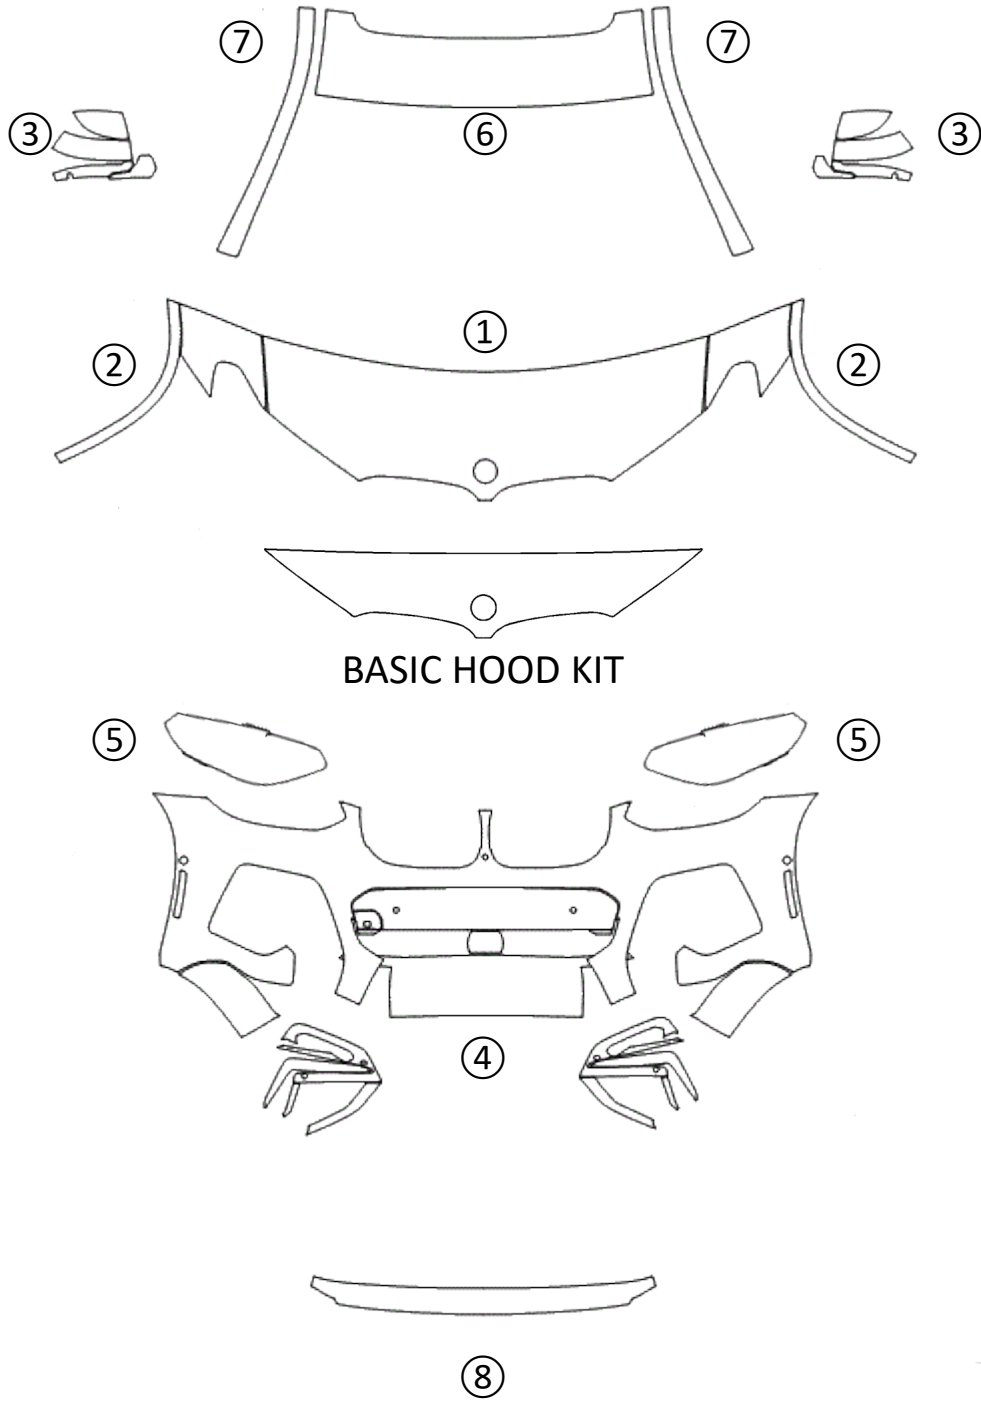

① HOOD	⑤ LIGHTS	⑨ ROCKER PANEL	⑬ LEFT SIDE	⑰
② FENDER	⑥ CAB TOP	⑩ REAR BUMPER	⑭ RIGHT SIDE	⑱
③ MIRROR	⑦ A-PILLARS	⑪ FULL HOOD	⑮ TRUNK LID	⑲
④ BUMPER	⑧ TRUNK LEDGE	⑫ FULL FENDER	⑯ FULL ROOF	⑳

**BMW X3 M40i 2018+**

Installed by:

Notes on back:

DATE:

DESIGNER:

REVISION:

00

① HOOD	⑤ LIGHTS	⑨ ROCKER PANEL	⑬ LEFT SIDE	⑰ FENDER FLARE
② FENDER	⑥ CAB TOP	⑩ REAR BUMPER	⑭ RIGHT SIDE	⑱
③ MIRROR	⑦ A-PILLARS	⑪ FULL HOOD	⑮ TRUNK LID	⑲
④ BUMPER	⑧ TRUNK LEDGE	⑫ FULL FENDER	⑯ FULL ROOF	⑳