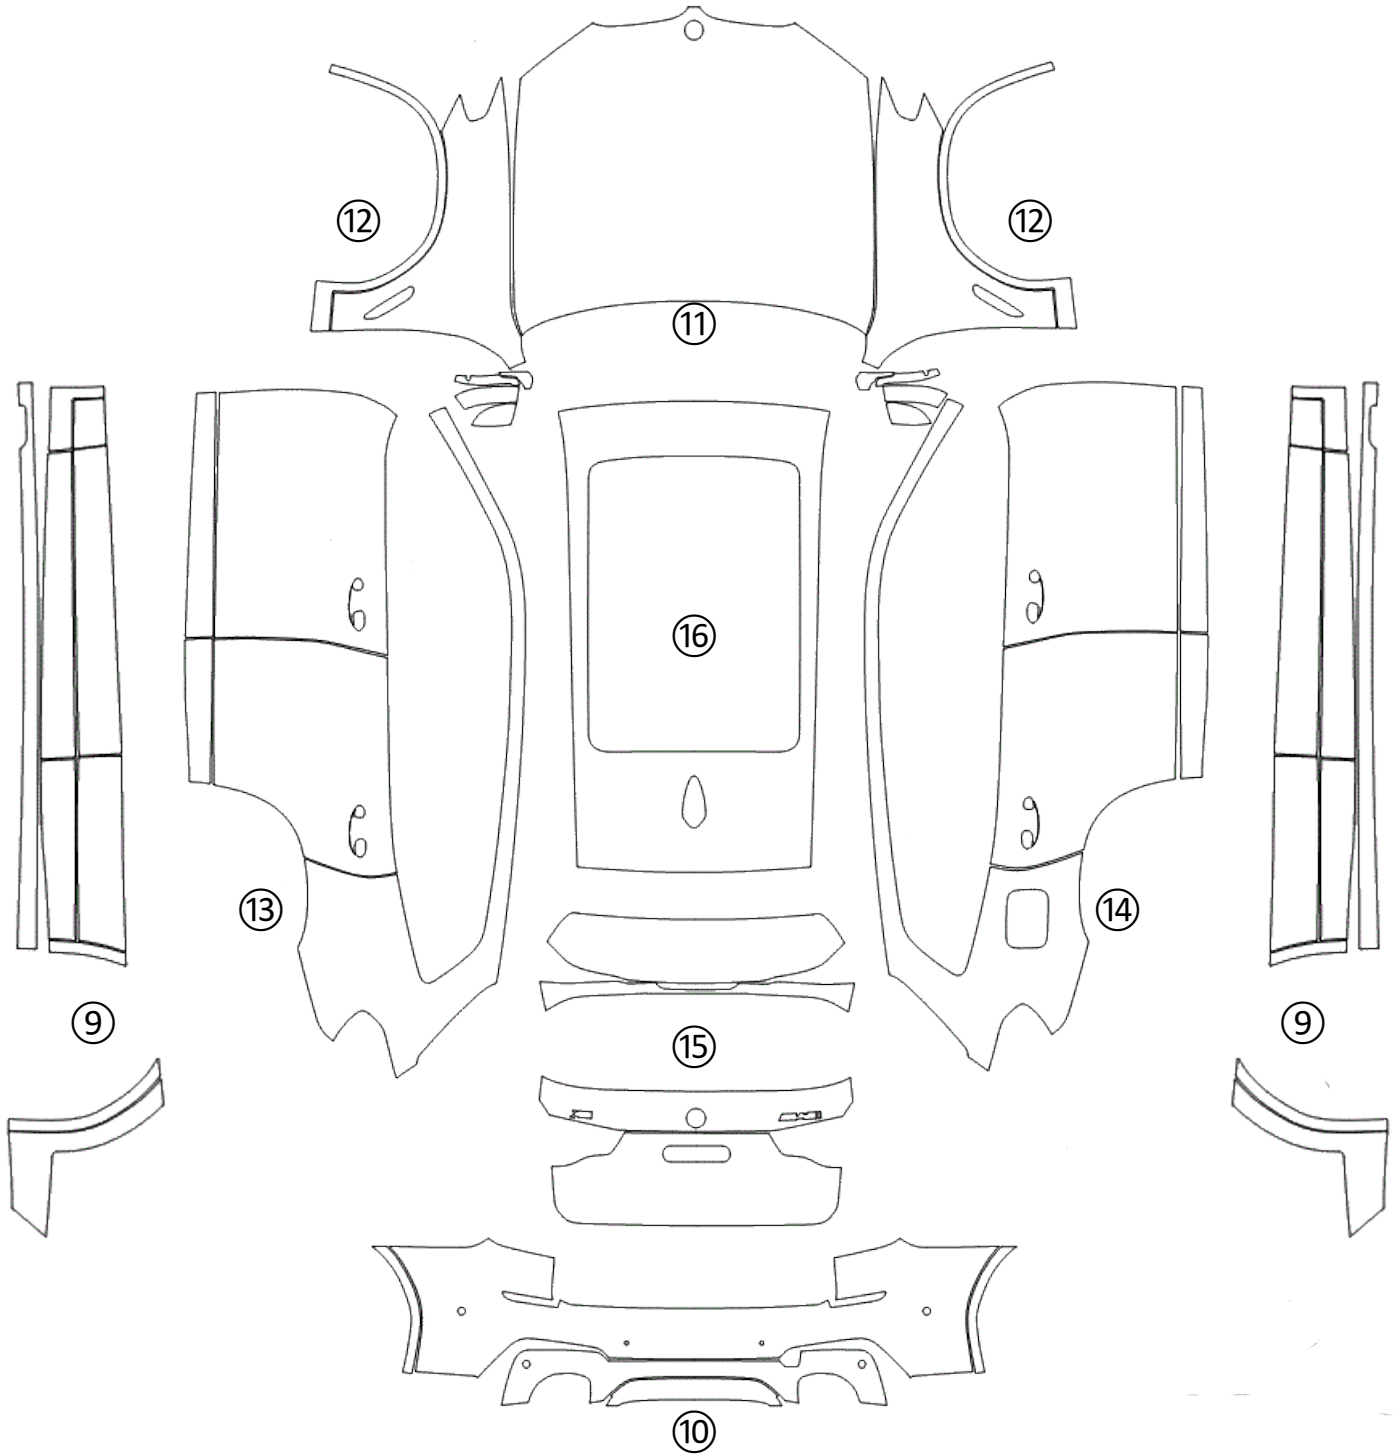

① HOOD	⑤ LIGHTS	⑨ ROCKER PANEL	⑬ LEFT SIDE	⑰
② FENDER	⑥ CAB TOP	⑩ REAR BUMPER	⑭ RIGHT SIDE	⑱
③ MIRROR	⑦ A-PILLARS	⑪ FULL HOOD	⑮ TRUNK LID	⑲
④ BUMPER	⑧ TRUNK LEDGE	⑫ FULL FENDER	⑯ FULL ROOF	⑳

**BMW X3 M40i 2018+**

Installed by:

Notes on back:

DATE:

DESIGNER:

REVISION:

00

① HOOD	⑤ LIGHTS	⑨ ROCKER PANEL	⑬ LEFT SIDE	⑰ FENDER FLARE
② FENDER	⑥ CAB TOP	⑩ REAR BUMPER	⑭ RIGHT SIDE	⑱
③ MIRROR	⑦ A-PILLARS	⑪ FULL HOOD	⑮ TRUNK LID	⑲
④ BUMPER	⑧ TRUNK LEDGE	⑫ FULL FENDER	⑯ FULL ROOF	⑳

**BMW X3 M40i 2018+**

Installed by:

Notes on back:

DATE:

DESIGNER:

REVISION:

00