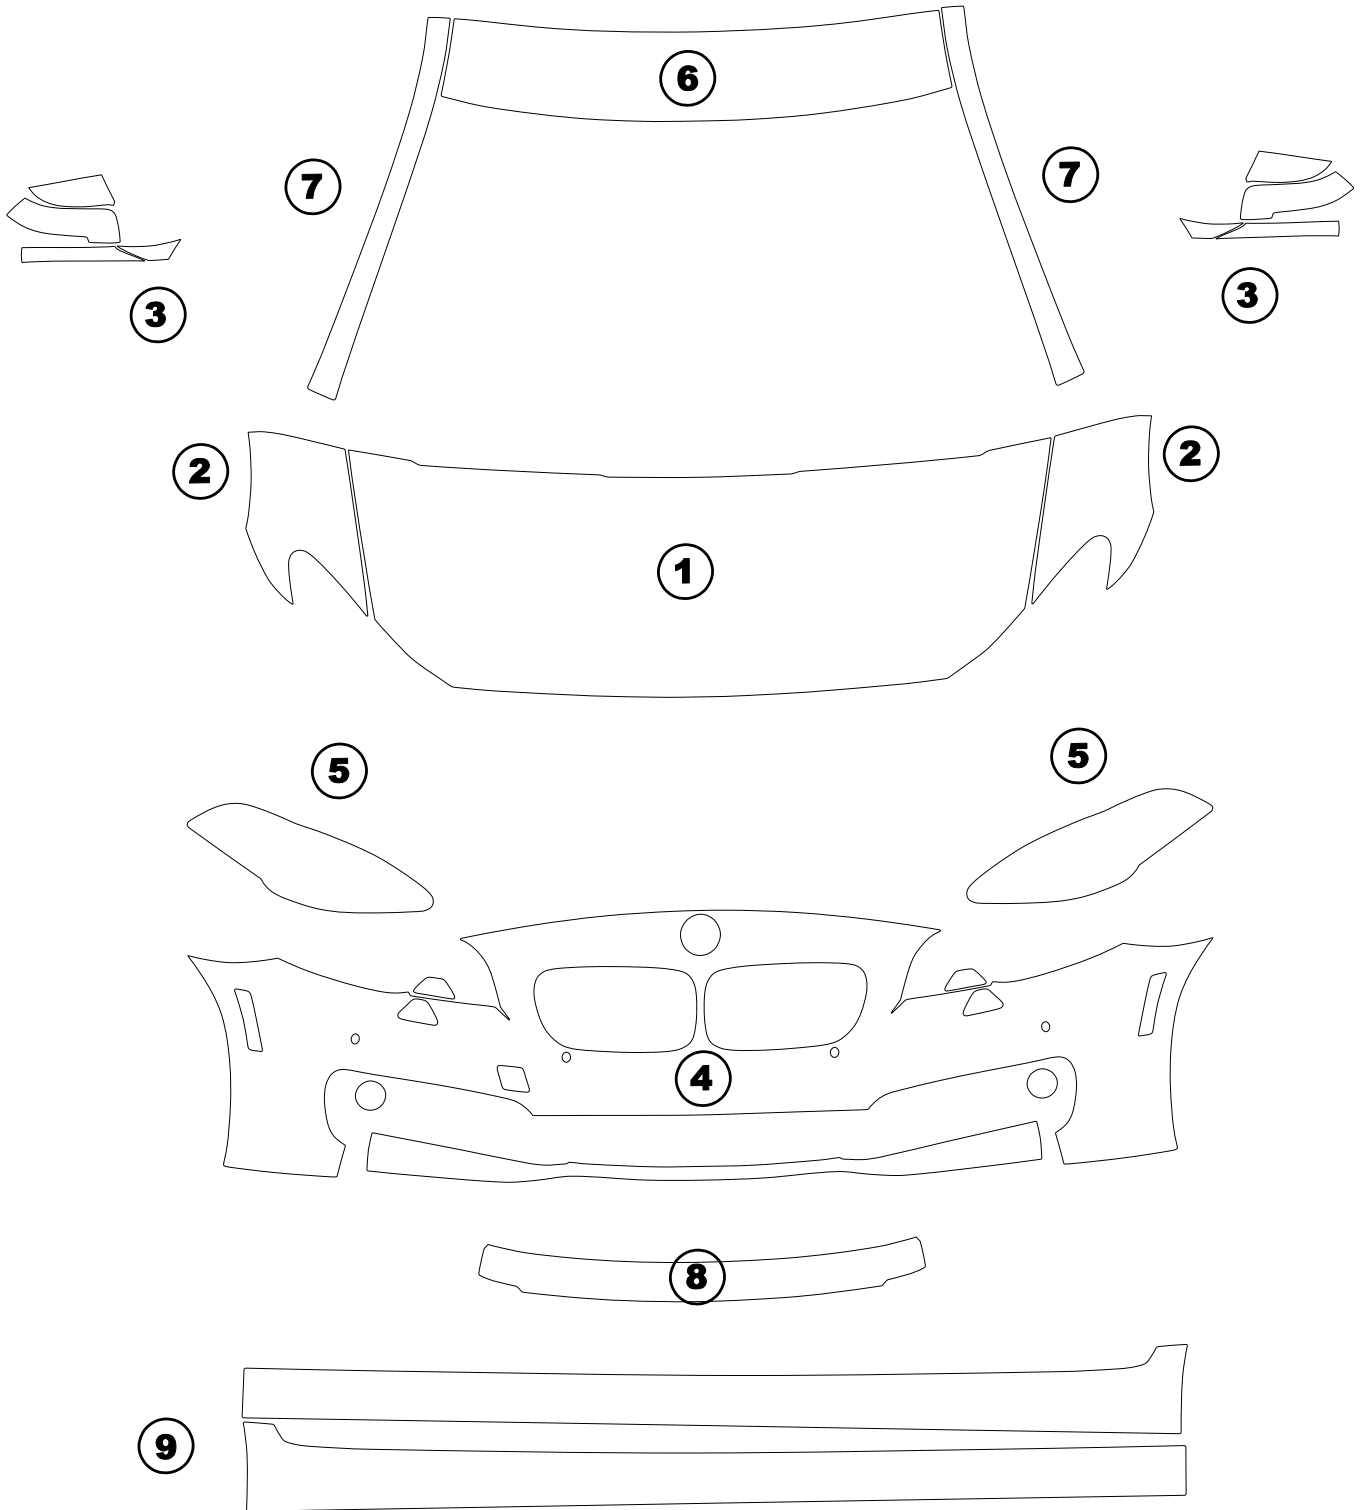

- ① HOOD
- ② FENDER
- ③ MIRROR

- ④ BUMPER
- ⑤ LIGHTS
- ⑥ CAB TOP

- ⑦ A PILLARS
- ⑧ REAR TRUNK LEDGE
- ⑨ ROCKER PANELS

**BMW 5 Series 2014+**  
**528i ,535i 550i,x drive,Active Hybrid**

**DATE:** 10/31/2014