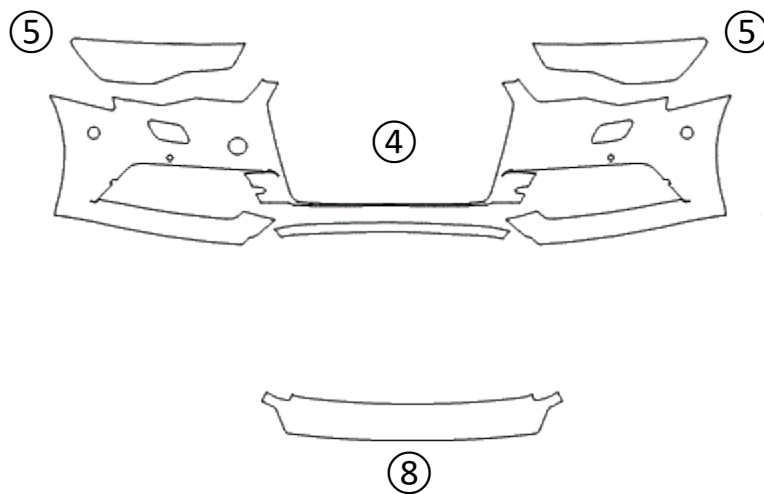

① HOOD	⑤ LIGHTS	⑨ ROCKER PANEL	⑬ LEFT SIDE	⑰
② FENDER	⑥ CAB TOP	⑩ REAR BUMPER	⑭ RIGHT SIDE	⑱
③ MIRROR	⑦ A-PILLARS	⑪ FULL HOOD	⑮ TRUNK LID	⑲
④ BUMPER	⑧ TRUNK LEDGE	⑫ FULL FENDER	⑯ FULL ROOF	⑳

BASIC HOOD KIT

AUDI A6 S-LINE 2016 - 2018

DATE:	
DESIGNER:	
REVISION:	00

Installed by:

Notes on back:

① HOOD	⑤ LIGHTS	⑨ ROCKER PANEL	⑬ LEFT SIDE	⑰
② FENDER	⑥ CAB TOP	⑩ REAR BUMPER	⑭ RIGHT SIDE	⑱
③ MIRROR	⑦ A-PILLARS	⑪ FULL HOOD	⑮ TRUNK LID	⑲
④ BUMPER	⑧ TRUNK LEDGE	⑫ FULL FENDER	⑯ FULL ROOF	⑳