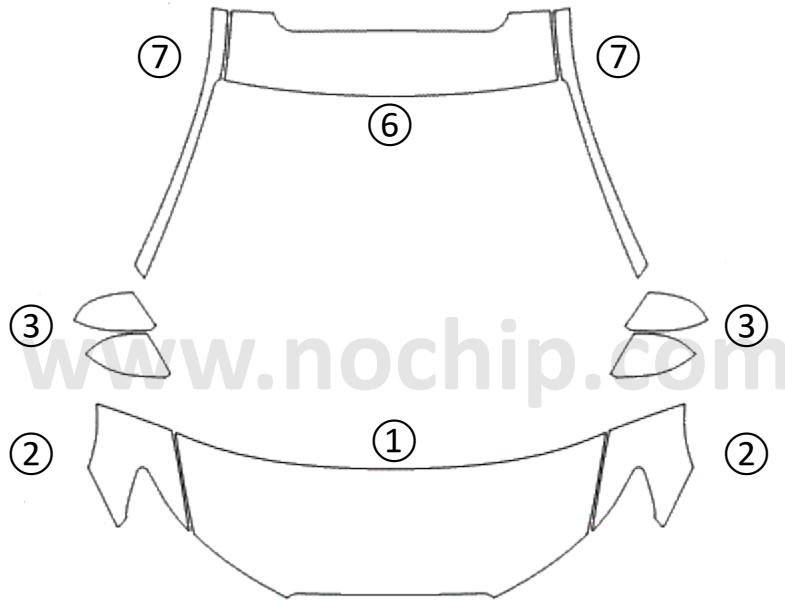

① HOOD	⑤ LIGHTS	⑨ ROCKER PANEL	⑬ LEFT SIDE	⑰
② FENDER	⑥ CAB TOP	⑩ REAR BUMPER	⑭ RIGHT SIDE	⑱
③ MIRROR	⑦ A-PILLARS	⑪ FULL HOOD	⑮ TRUNK LID	⑲
④ BUMPER	⑧ TRUNK LEDGE	⑫ FULL FENDER	⑯ FULL ROOF	⑳

BASIC HOOD KIT

AUDI A6 S-LINE 2016 - 2018

DATE:	
DESIGNER:	
REVISION:	00

Installed by:

Notes on back:

① HOOD	⑤ LIGHTS	⑨ ROCKER PANEL	⑬ LEFT SIDE	⑰
② FENDER	⑥ CAB TOP	⑩ REAR BUMPER	⑭ RIGHT SIDE	⑱
③ MIRROR	⑦ A-PILLARS	⑪ FULL HOOD	⑮ TRUNK LID	⑲
④ BUMPER	⑧ TRUNK LEDGE	⑫ FULL FENDER	⑯ FULL ROOF	⑳