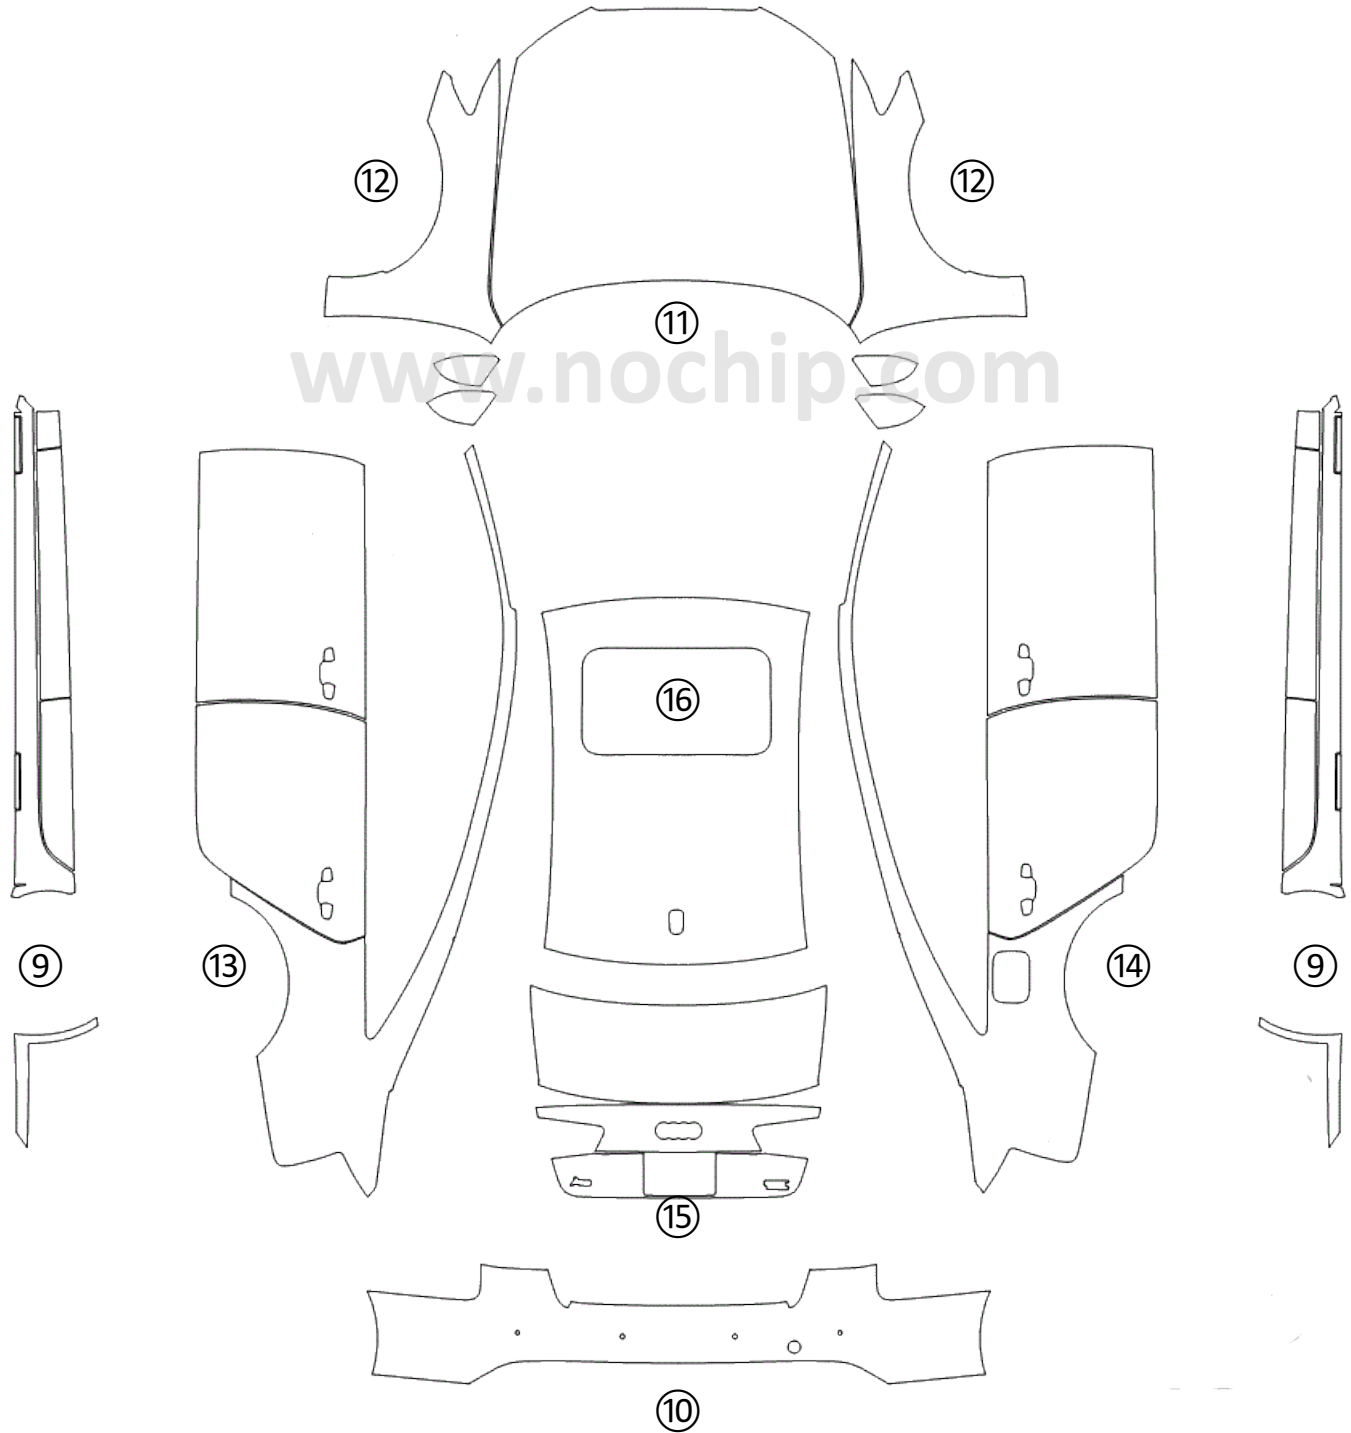

① HOOD	⑤ LIGHTS	⑨ ROCKER PANEL	⑬ LEFT SIDE	⑰
② FENDER	⑥ CAB TOP	⑩ REAR BUMPER	⑭ RIGHT SIDE	⑱
③ MIRROR	⑦ A-PILLARS	⑪ FULL HOOD	⑮ TRUNK LID	⑲
④ BUMPER	⑧ TRUNK LEDGE	⑫ FULL FENDER	⑯ FULL ROOF	⑳

BASIC HOOD KIT

AUDI A6 S-LINE 2016 - 2018

DATE:	
DESIGNER:	
REVISION:	00

Installed by:

Notes on back:

① HOOD	⑤ LIGHTS	⑨ ROCKER PANEL	⑬ LEFT SIDE	⑰
② FENDER	⑥ CAB TOP	⑩ REAR BUMPER	⑭ RIGHT SIDE	⑱
③ MIRROR	⑦ A-PILLARS	⑪ FULL HOOD	⑮ TRUNK LID	⑲
④ BUMPER	⑧ TRUNK LEDGE	⑫ FULL FENDER	⑯ FULL ROOF	⑳