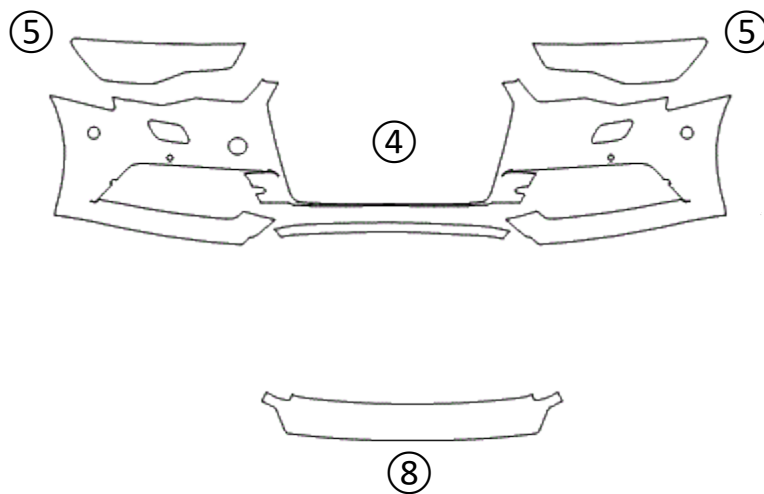

① HOOD	⑤ LIGHTS	⑨ ROCKER PANEL	⑬ LEFT SIDE	⑰
② FENDER	⑥ CAB TOP	⑩ REAR BUMPER	⑭ RIGHT SIDE	⑱
③ MIRROR	⑦ A-PILLARS	⑪ FULL HOOD	⑮ TRUNK LID	⑲
④ BUMPER	⑧ TRUNK LEDGE	⑫ FULL FENDER	⑯ FULL ROOF	⑳

BASIC HOOD KIT

AUDI A6 BASE 2016 - 2018

DATE:	
DESIGNER:	
REVISION:	00

Installed by:

Notes on back:

① HOOD	⑤ LIGHTS	⑨ ROCKER PANEL	⑬ LEFT SIDE	⑰
② FENDER	⑥ CAB TOP	⑩ REAR BUMPER	⑭ RIGHT SIDE	⑱
③ MIRROR	⑦ A-PILLARS	⑪ FULL HOOD	⑮ TRUNK LID	⑲
④ BUMPER	⑧ TRUNK LEDGE	⑫ FULL FENDER	⑯ FULL ROOF	⑳