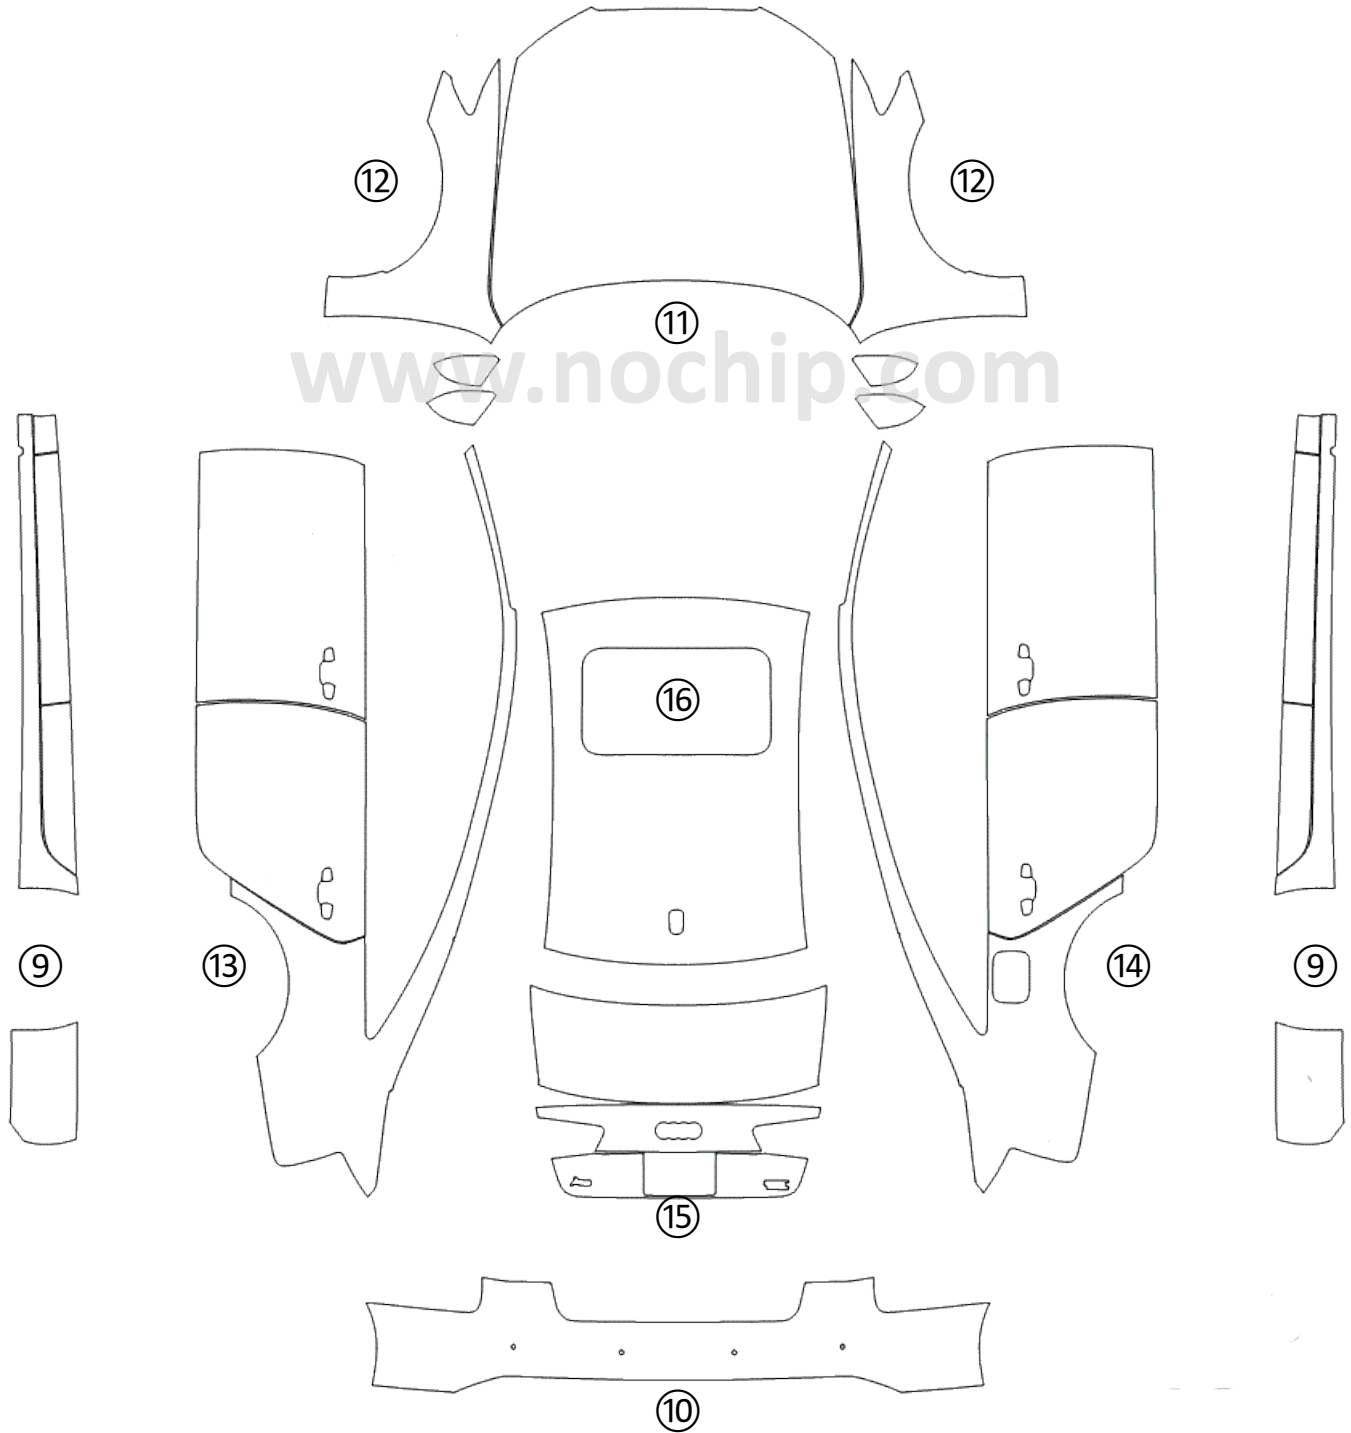

① HOOD	⑤ LIGHTS	⑨ ROCKER PANEL	⑬ LEFT SIDE	⑰
② FENDER	⑥ CAB TOP	⑩ REAR BUMPER	⑭ RIGHT SIDE	⑱
③ MIRROR	⑦ A-PILLARS	⑪ FULL HOOD	⑮ TRUNK LID	⑲
④ BUMPER	⑧ TRUNK LEDGE	⑫ FULL FENDER	⑯ FULL ROOF	⑳

BASIC HOOD KIT

AUDI A6 BASE 2016 - 2018

DATE:	
DESIGNER:	
REVISION:	00

Installed by:

Notes on back:

① HOOD	⑤ LIGHTS	⑨ ROCKER PANEL	⑬ LEFT SIDE	⑰
② FENDER	⑥ CAB TOP	⑩ REAR BUMPER	⑭ RIGHT SIDE	⑱
③ MIRROR	⑦ A-PILLARS	⑪ FULL HOOD	⑮ TRUNK LID	⑲
④ BUMPER	⑧ TRUNK LEDGE	⑫ FULL FENDER	⑯ FULL ROOF	⑳