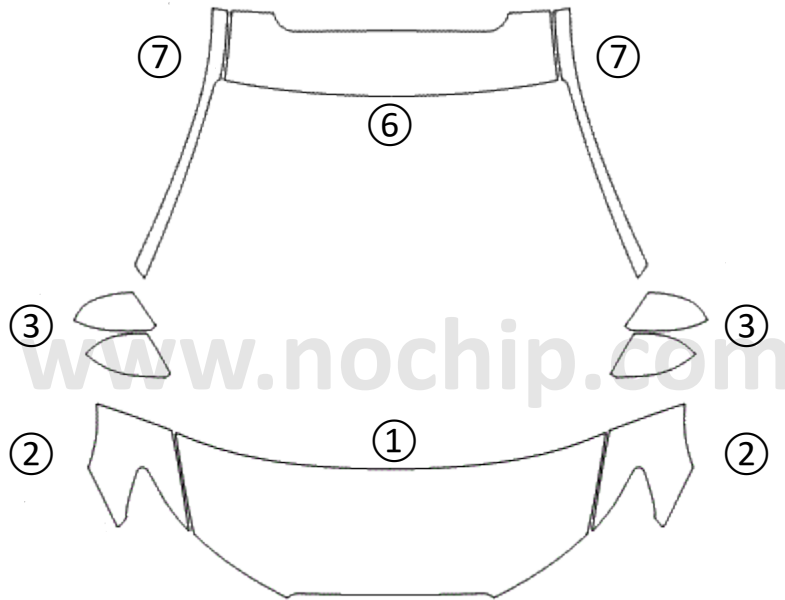

① HOOD	⑤ LIGHTS	⑨ ROCKER PANEL	⑬ LEFT SIDE	⑰
② FENDER	⑥ CAB TOP	⑩ REAR BUMPER	⑭ RIGHT SIDE	⑱
③ MIRROR	⑦ A-PILLARS	⑪ FULL HOOD	⑮ TRUNK LID	⑲
④ BUMPER	⑧ TRUNK LEDGE	⑫ FULL FENDER	⑯ FULL ROOF	⑳

BASIC HOOD KIT

AUDI A6 BASE 2016 - 2018

DATE:	
DESIGNER:	
REVISION:	00

Installed by:

Notes on back:

① HOOD	⑤ LIGHTS	⑨ ROCKER PANEL	⑬ LEFT SIDE	⑰
② FENDER	⑥ CAB TOP	⑩ REAR BUMPER	⑭ RIGHT SIDE	⑱
③ MIRROR	⑦ A-PILLARS	⑪ FULL HOOD	⑮ TRUNK LID	⑲
④ BUMPER	⑧ TRUNK LEDGE	⑫ FULL FENDER	⑯ FULL ROOF	⑳