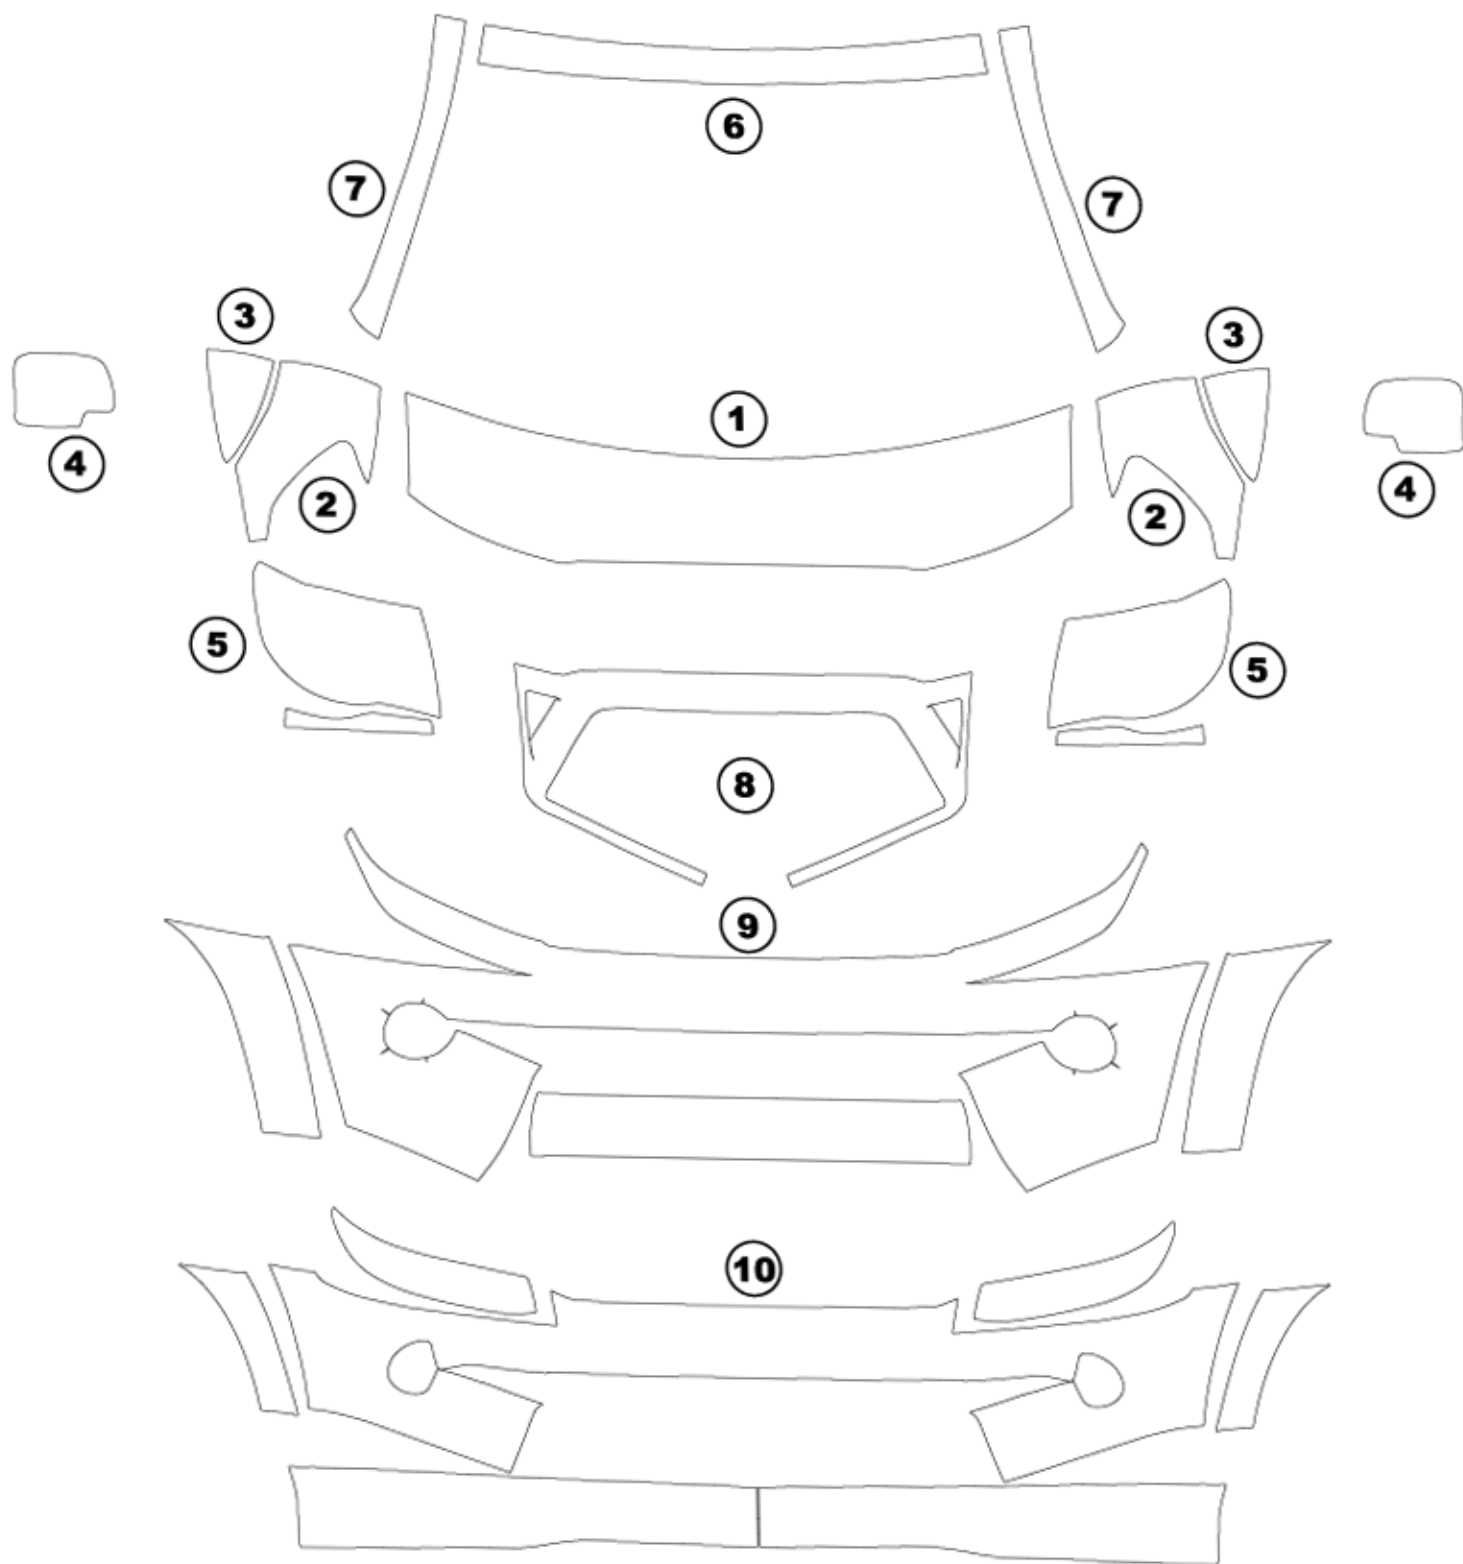

TOYOTA TACOMA BASE, SR5, TRD, X-RUNNER 2005-2011

① HOOD

② FENDER

③ FENDER FLARE

④ MIRRORS

⑤ LIGHTS

⑥ CAB TOP

⑦ A PILLARS

⑧ GRILLE

⑨ BUMPER

⑩ BUMPER - X-RUNNER

3M

**TOYOTA TACOMA BASE, SR5, TRD,
X-RUNNER 2005-2011**

DATE: 9-26-11

DRAWN BY: J.L.

Installed by:

Notes on back:

REVISION #:
00

PART #: 239-24-2-05