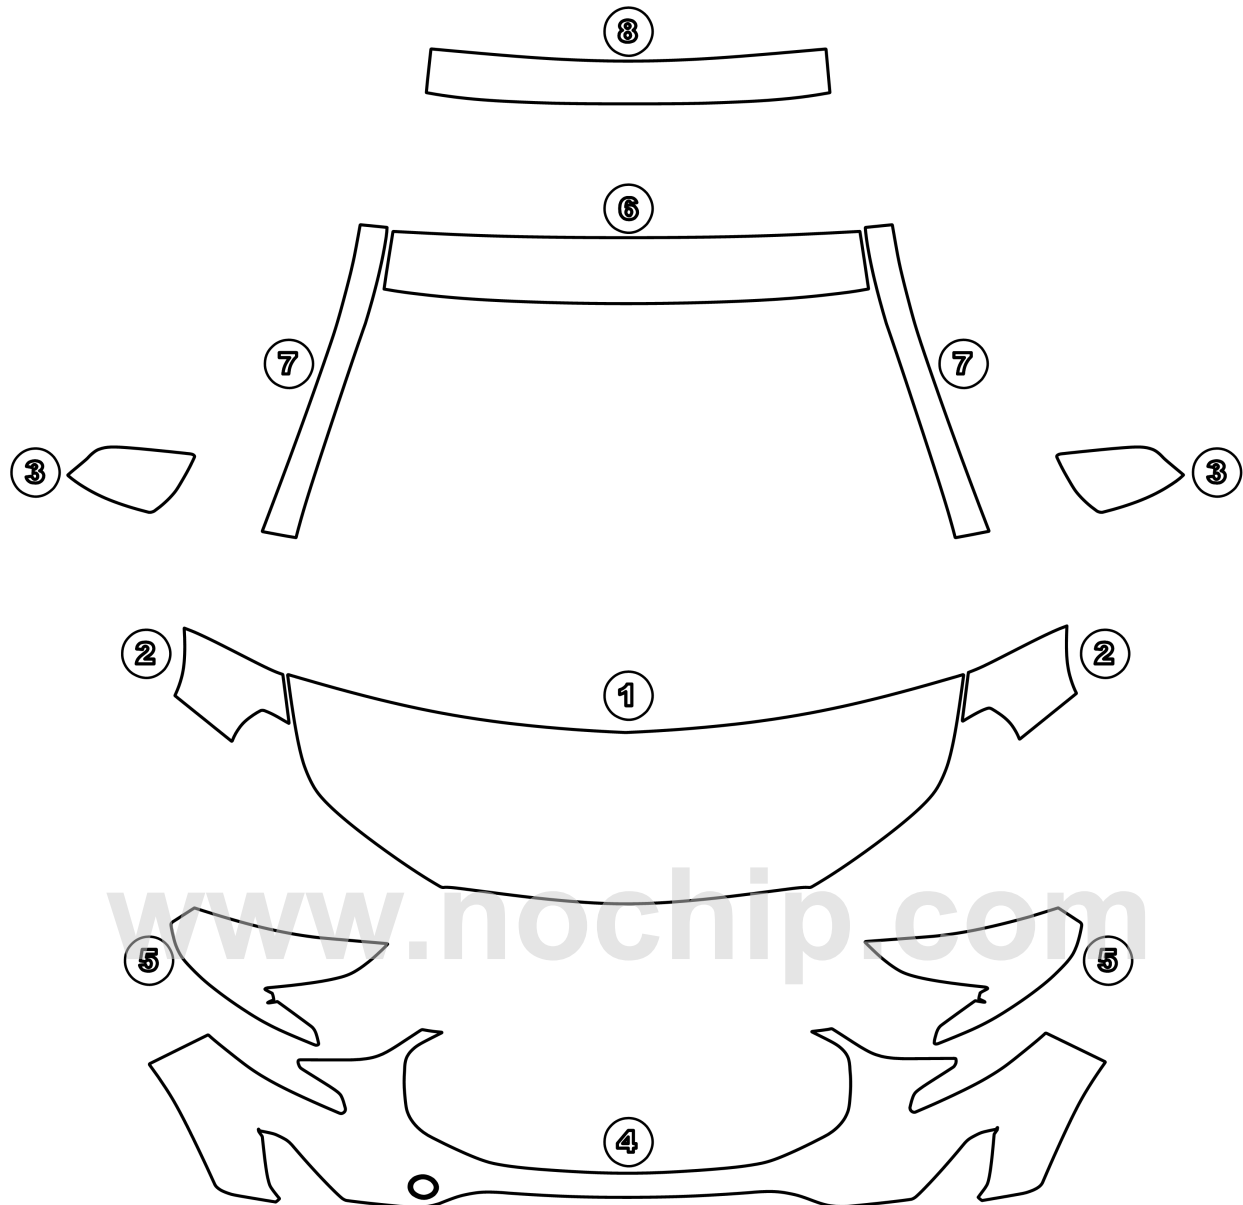

- ① HOOD
- ② FENDER
- ③ MIRROR

- ④ BUMPER
- ⑤ LIGHTS
- ⑥ CAB TOP

- ⑦ A PILLARS
- ⑧ TRUNK LIDGEE

**GMC TERRAIN 2018+
SL, SLE, SLT**

Installed by: _____

Notes
on back:

DATE: 08/29/2017

DESIGNER: C.L.