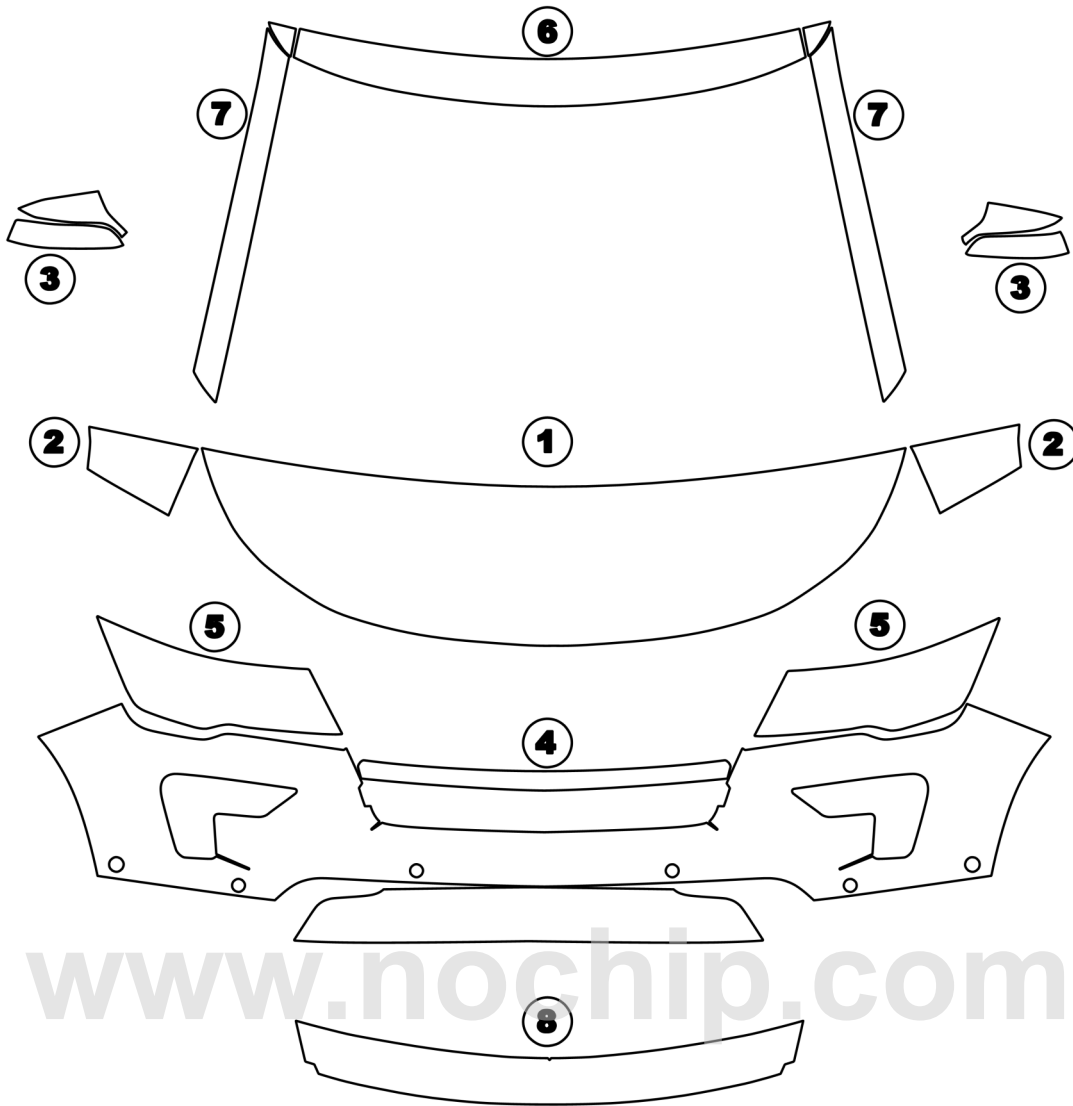

- ① HOOD
- ② FENDER
- ③ MIRROR

- ④ BUMPER
- ⑤ LIGHTS
- ⑥ CAB TOP

- ⑦ A PILLARS
- ⑧ TRUNK LEDGE
- ⑨ ROCKER PANELS

**FORD EXPLORER 2018+
Base, XLT, Limited, Platinum**

DATE:	12/20/2017
DESIGNER:	C.E./W.B.
REVISION:	00

Installed by:

Notes on back: