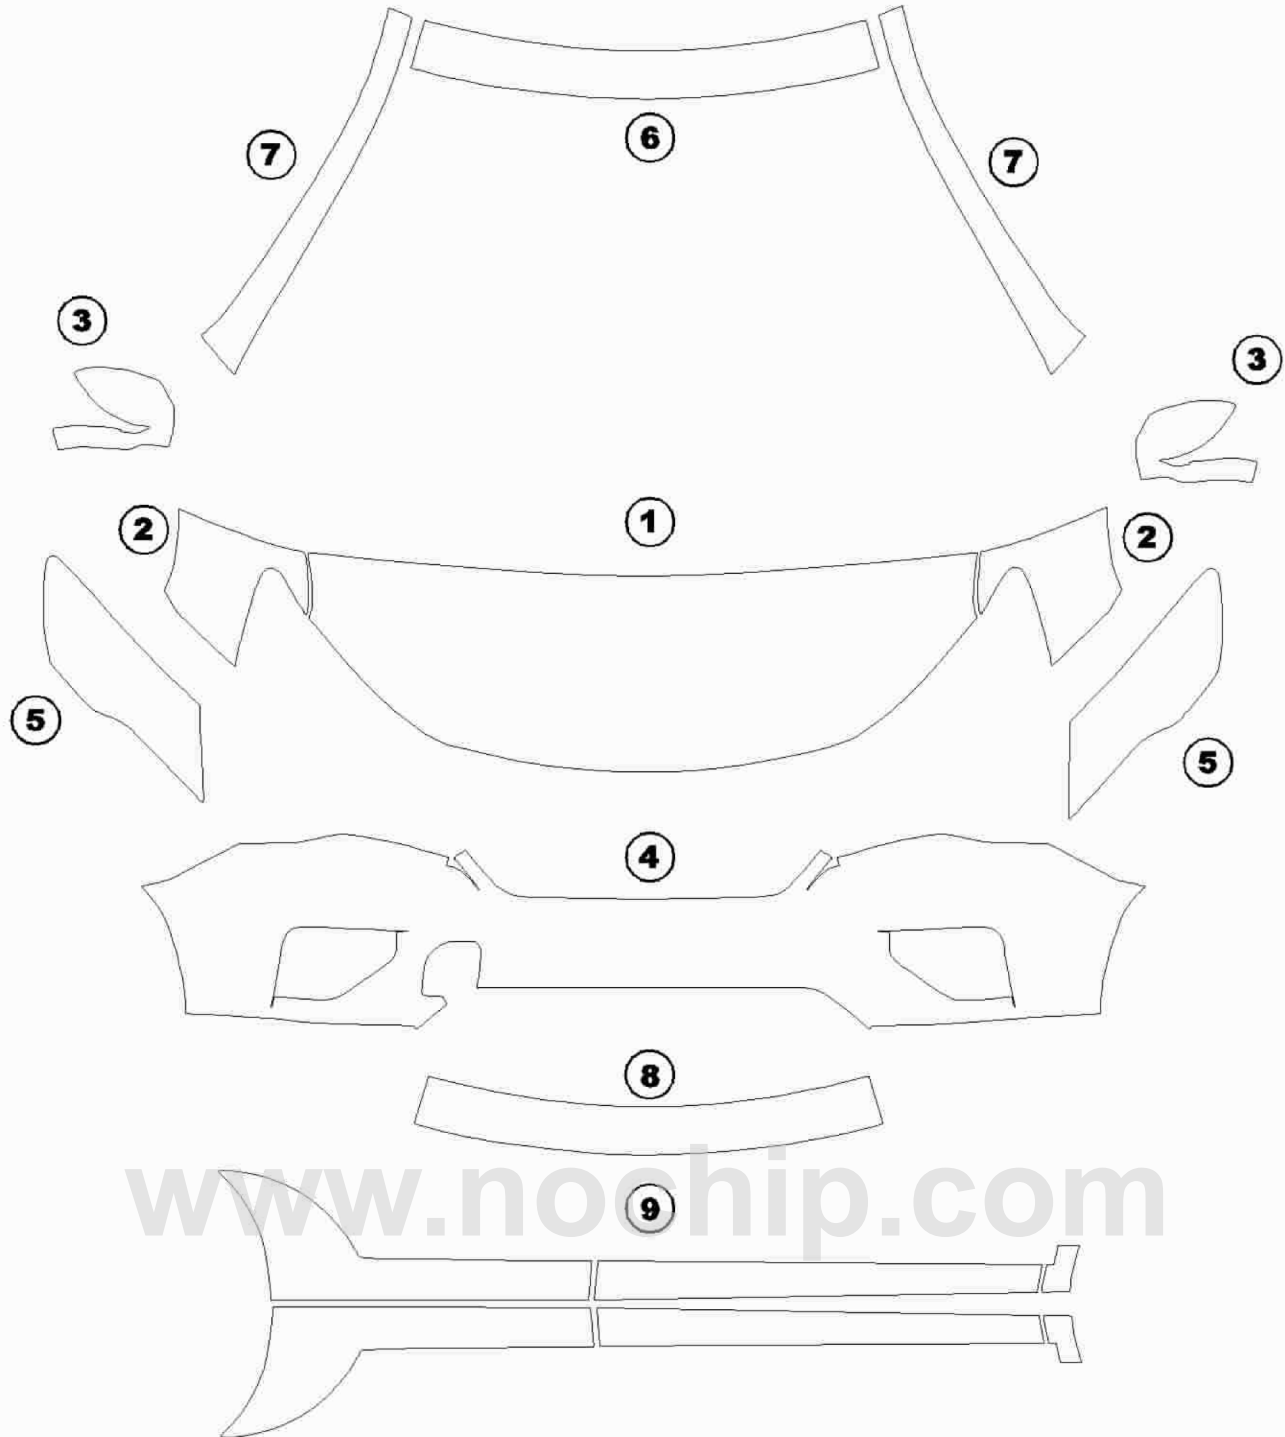

- ① HOOD
- ② FENDER
- ③ MIRROR

- ④ BUMPER
- ⑤ LIGHTS
- ⑥ CAB TOP

- ⑦ A PILLARS
- ⑧ TRUNK LEDGE
- ⑨ ROCKER PANELS

**NISSAN PATHFINDER 2017+  
S, SV, SL, Platinum**

**DATE:** 18/11/2016

**DESIGNER:** I.D.S.

**Installed by:**