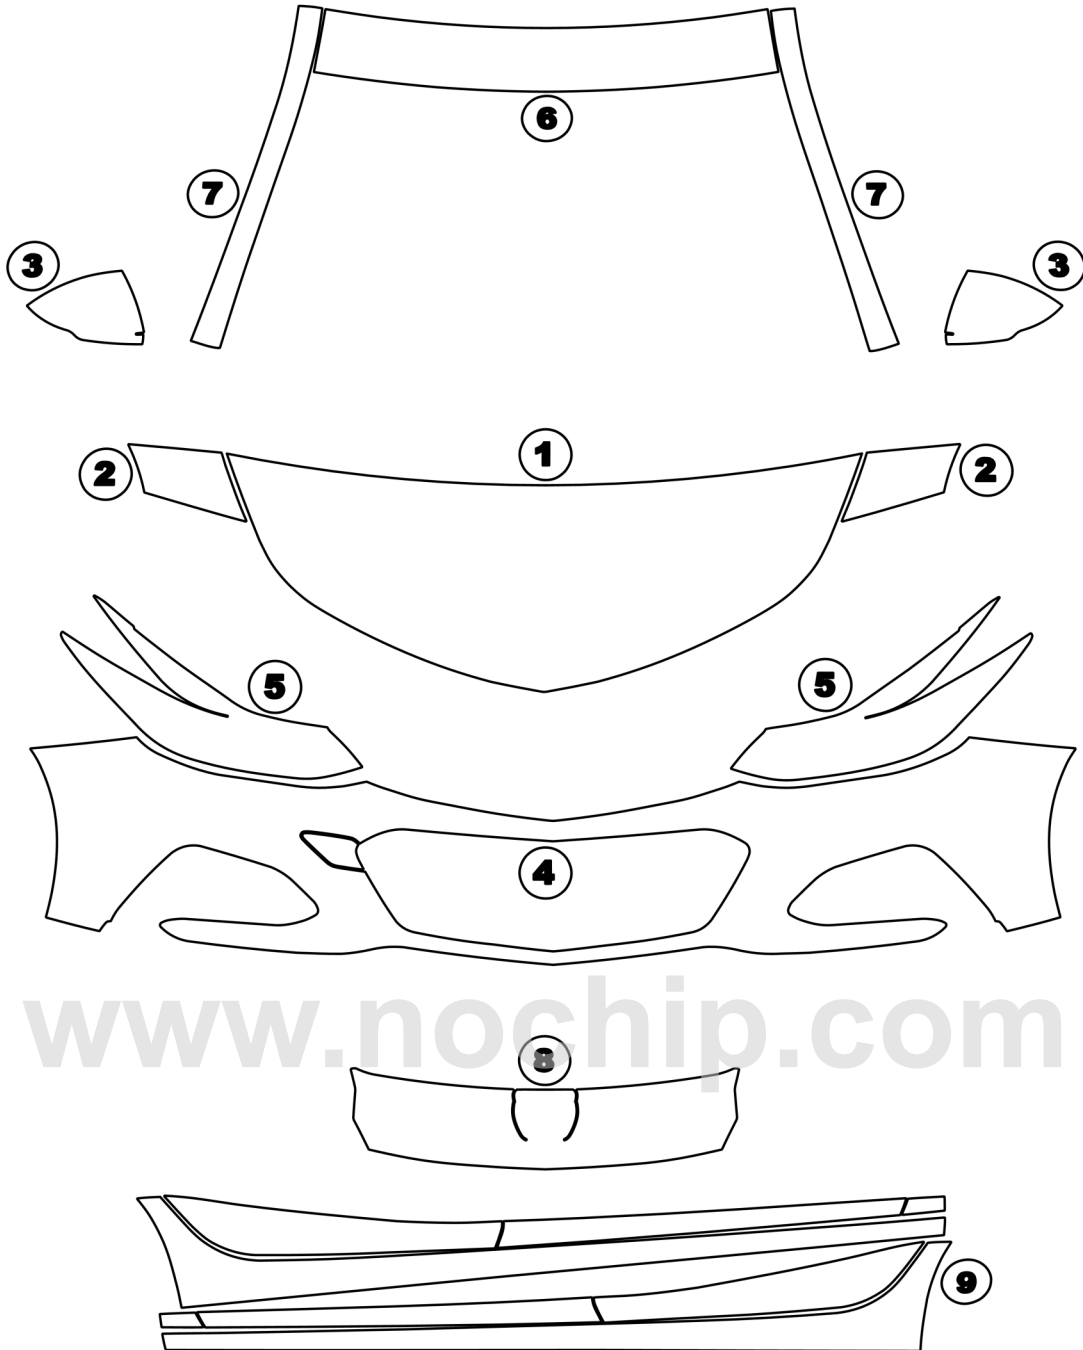

- ① HOOD
- ② FENDER
- ③ MIRROR

- ④ BUMPER
- ⑤ LIGHTS
- ⑥ CAB TOP

- ⑦ A PILLARS
- ⑧ TRUNK LEDGE
- ⑨ ROCKER PANELS

**CHEVROLET CRUZE 2017+  
RS  
HATCHBACK**

**DATE:** 12/15/2016

**DESIGNER:** J.M.

**Installed by:**