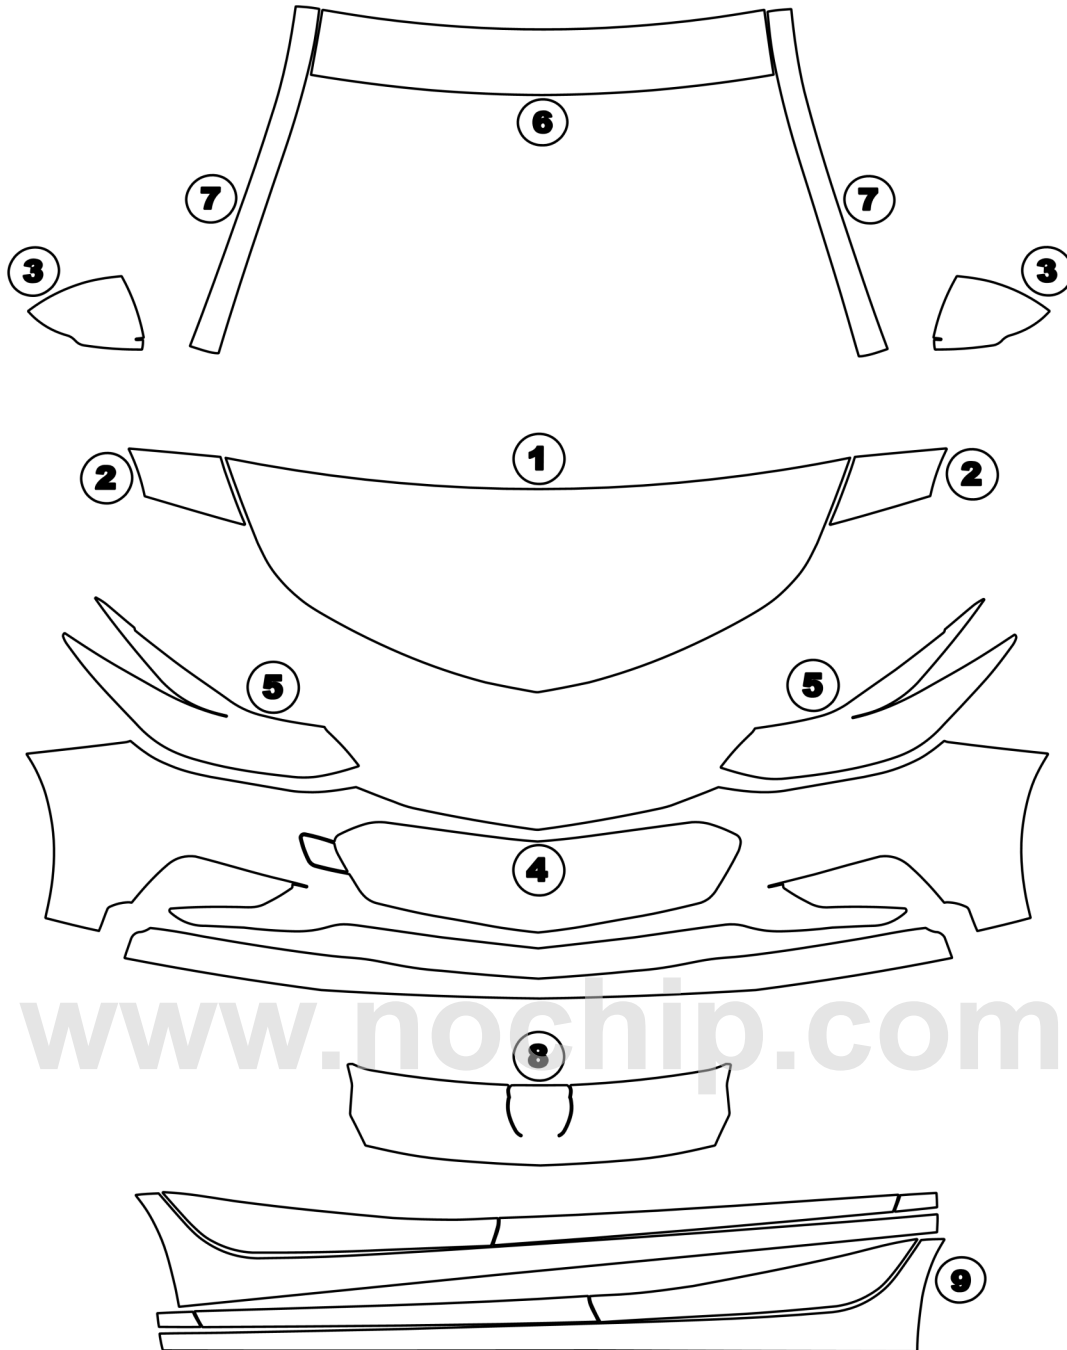

- ① HOOD
- ② FENDER
- ③ MIRROR

- ④ BUMPER
- ⑤ LIGHTS
- ⑥ CAB TOP

- ⑦ A PILLARS
- ⑧ TRUNK LEDGE
- ⑨ ROCKER PANELS

www.nochip.com

**CHEVROLET CRUZE 2017+
L, LS, LT, PREMIER
HATCHBACK**

DATE: 12/15/2016

DESIGNER: J.M.