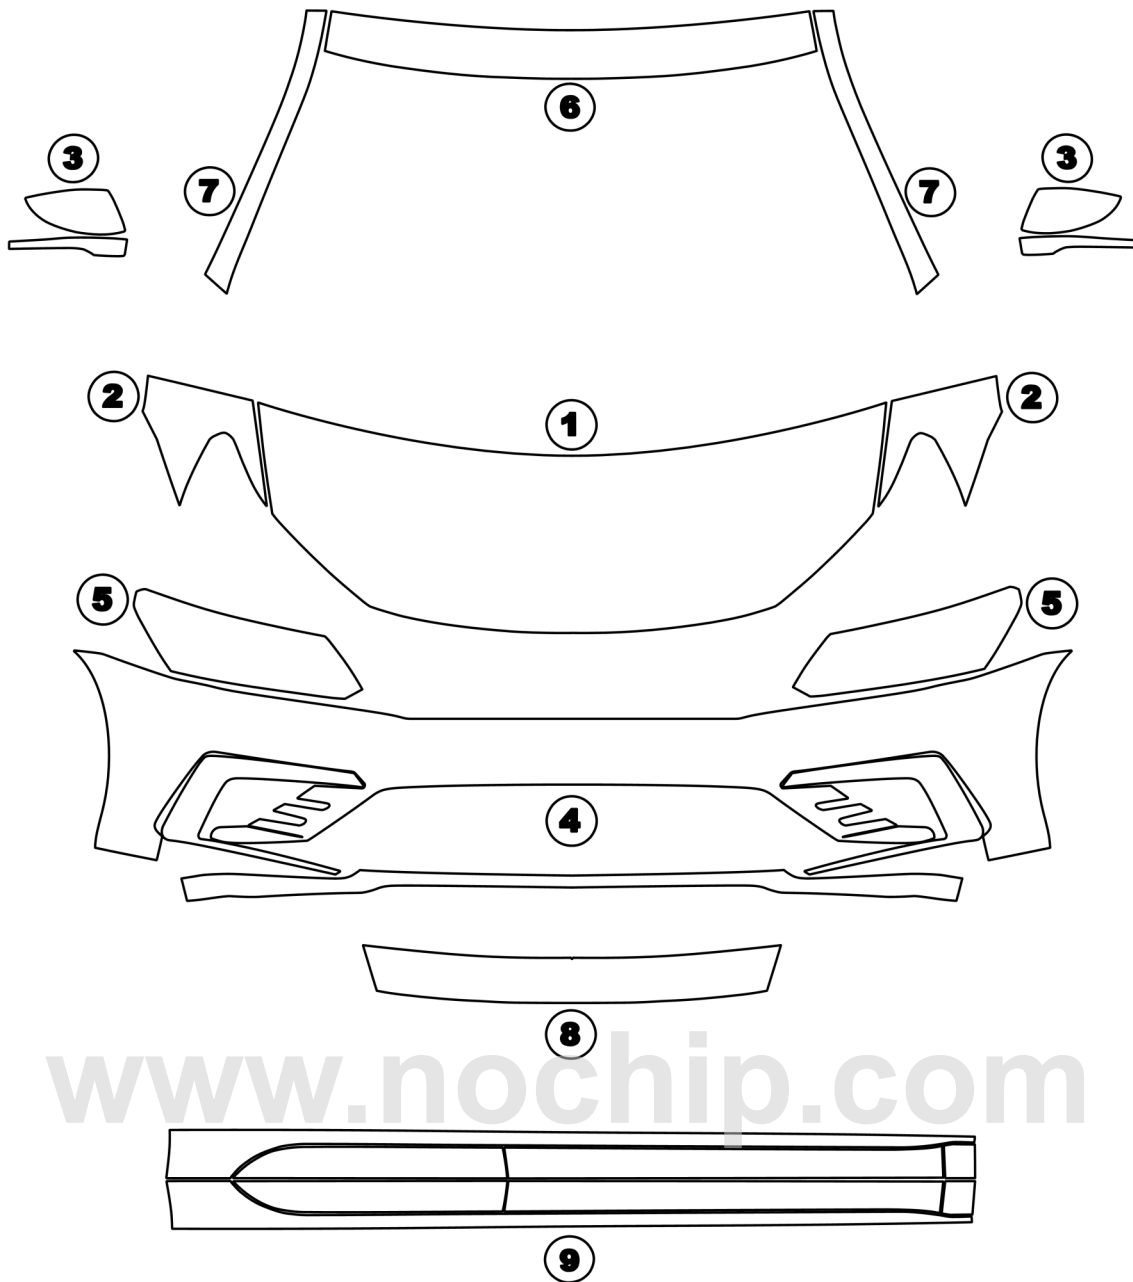

- ① HOOD
- ② FENDER
- ③ MIRROR

- ④ BUMPER
- ⑤ LIGHTS
- ⑥ CAB TOP

- ⑦ A PILLARS
- ⑧ TRUNK LEDGE
- ⑨ ROCKER PANELS

**VOLKSWAGEN PASSAT 2016+
R-Line**

DATE: 06/12/2017

DESIGNER: W.B./C.E.

Installed by:

**Notes
on back:**