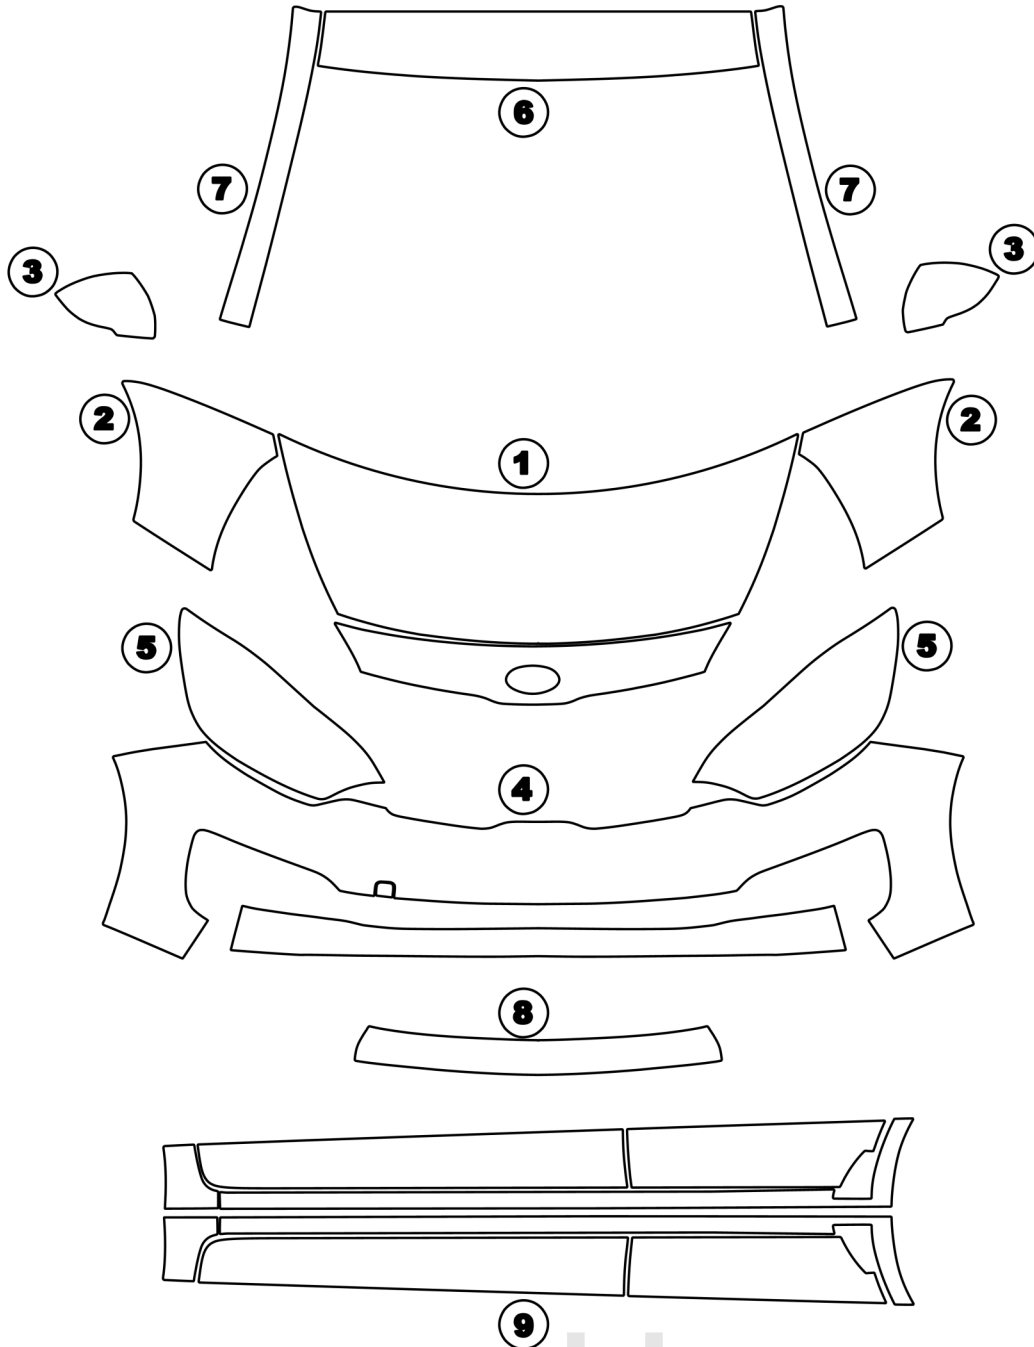

- ① HOOD
- ② FENDER
- ③ MIRROR

- ④ BUMPER
- ⑤ LIGHTS
- ⑥ CAB TOP

- ⑦ A PILLARS
- ⑧ TRUNK LEDGE
- ⑨ ROCKER PANELS

www.nochip.com

**KIA RIO SEDAN 2016+
EX, LX, SX**

DATE: 12/22/2016

DESIGNER: T.B.

Installed by: