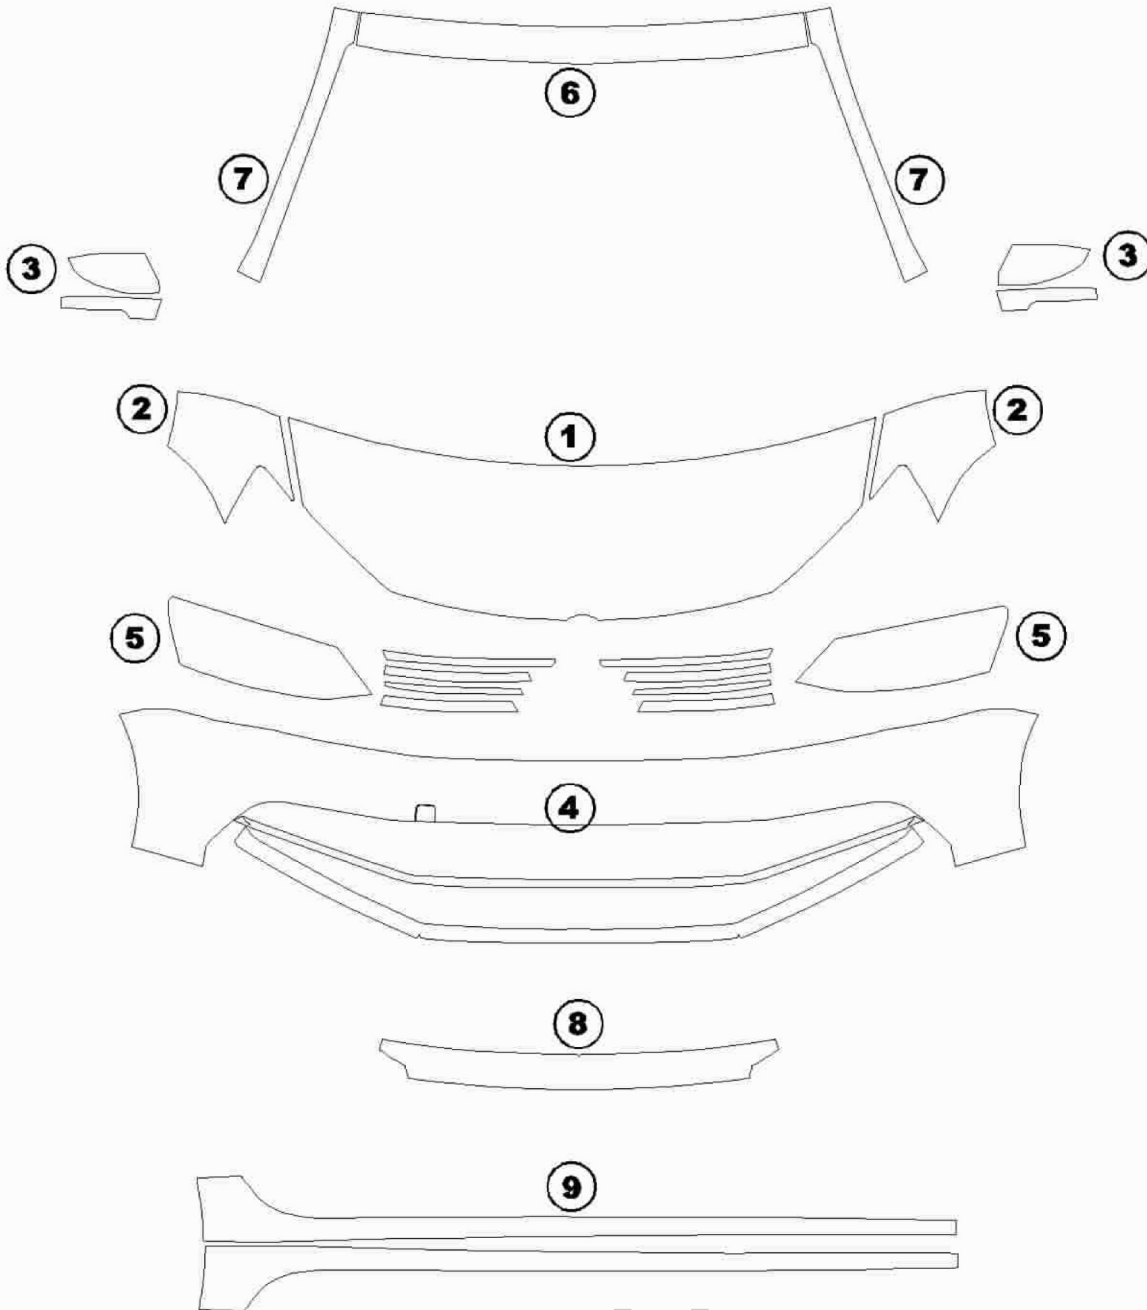

- ① HOOD
- ② FENDER
- ③ MIRROR

- ④ BUMPER
- ⑤ LIGHTS
- ⑥ CAB TOP

- ⑦ A PILLARS
- ⑧ TRUNK LEDGE
- ⑨ ROCKER PANELS

www.nochip.com

VOLKSWAGEN JETTA 2015+
1.8 T, SPORT, 2.0L, TDI

DATE: 10/23/2014

DESIGNER: W.B.