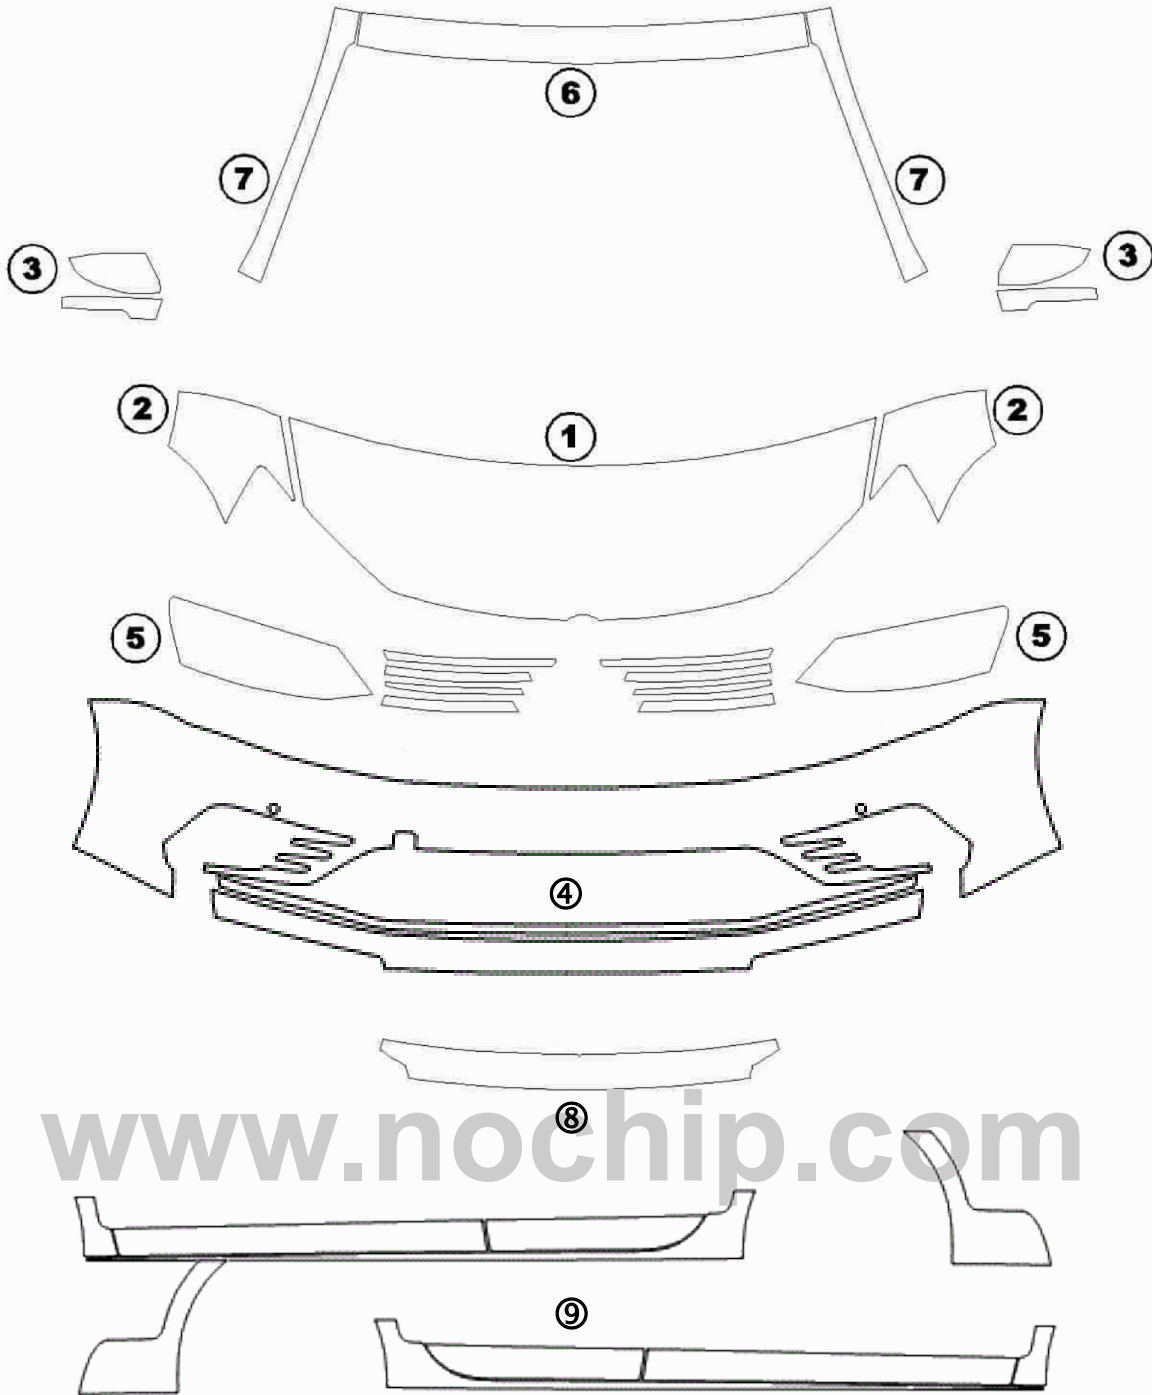

- ① HOOD
- ② FENDER
- ③ MIRROR

- ④ BUMPER
- ⑤ LIGHTS
- ⑥ CAB TOP

- ⑦ APILLARS
- ⑧ TRUNK LEDGE
- ⑨ ROCKER PANELS

www.nochip.com

VOLKSWAGEN JETTA 2015+ GLI

DATE: 10/23/2014

DESIGNER: W.B.

Installed by: