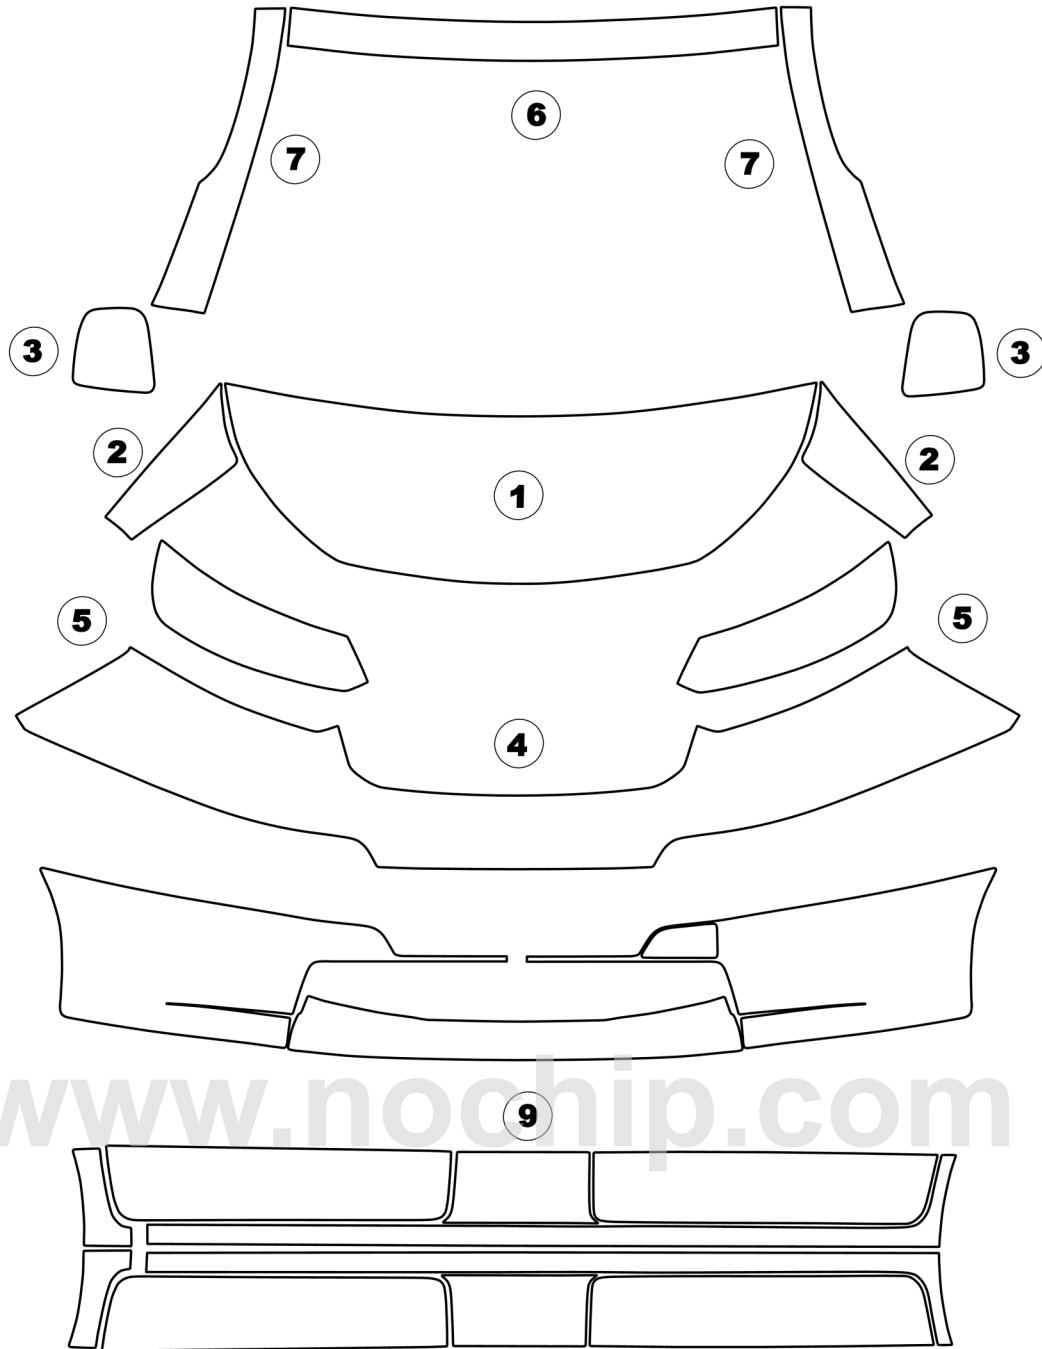

- ① HOOD
- ② FENDER
- ③ MIRROR

- ④ BUMPER
- ⑤ LIGHTS
- ⑥ CAB TOP

- ⑦ A PILLARS
- ⑧ REAR TRUNK LEDGE
- ⑨ ROCKER PANELS

**CHEVROLET CITY EXPRESS 2015+
LS,LT with Appearance Package**

DATE: 04/10/15

DESIGNER: AK