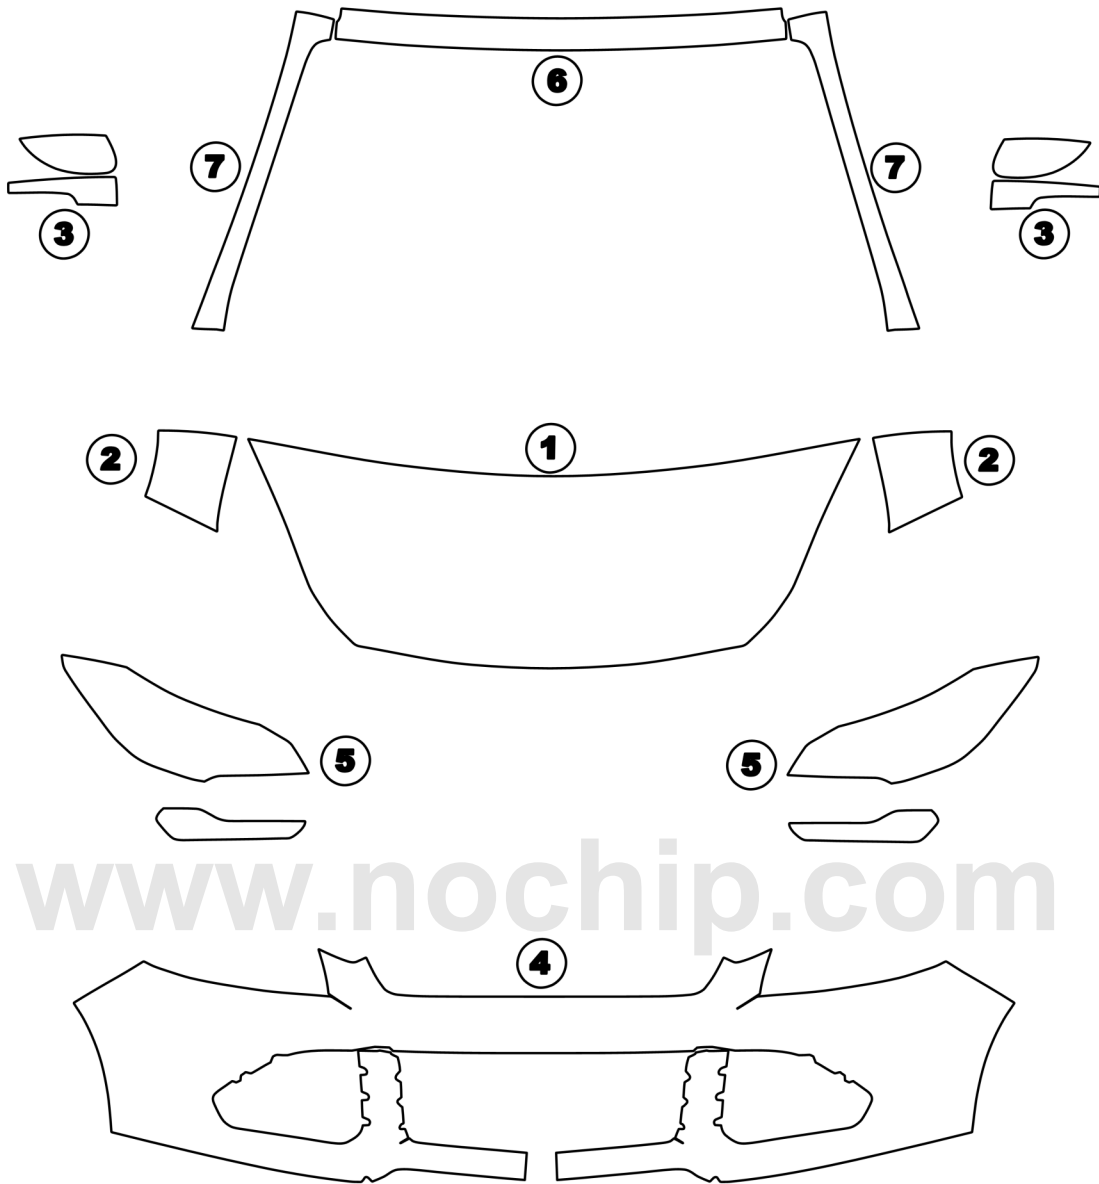

- ① HOOD
- ② FENDER
- ③ MIRROR

- ④ BUMPER
- ⑤ LIGHTS
- ⑥ CAB TOP

- ⑦ A PILLARS

**FORD ESCAPE 2013+  
S, SE, SEL, Titanium**

**DATE:** 06/21/2012

**DESIGNER:** A.G.

**Installed by:**

**Notes on back:**