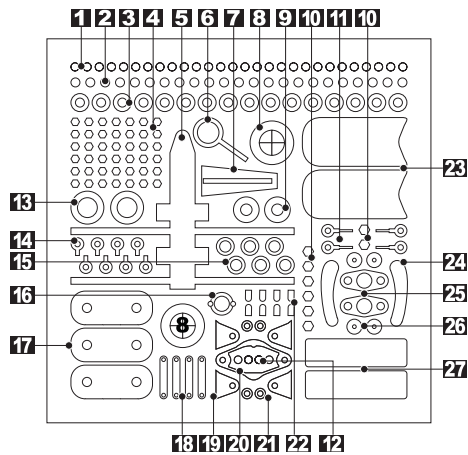

To see other great Scale Motorsport products please visit our web site at: www.scalemotorsport.com

Enjoy your build!

Matthew Wells
 Scale Motorsport

Williams FW-24 Parts List

- | | |
|----------------------|------------------------|
| 1 Radiator Face | 12 Rear Jack Stay |
| 2 Rear Shock Pivot | 13 Brake Hub Detail |
| 3 Brake Hub Detail | 14 Brake Disc |
| 4 Rear Shock Pivot | 15 Rear Shock Pivot |
| 5 Wheel Nut Wrench | 16 Brake Hub Detail |
| 6 Monocoque Bulkhead | 17 Brake Hub Detail |
| 7 Radiator Face | 18 Rear Shock Pivot |
| 8 Dry Break Ring | 19 Disc Alignment Tool |
| 9 Brake Hub Detail | 20 Rear Shock Pivot |
| 10 Dry Break Plate | 21 Rear Shock Pivot |
| 11 Nose Cone Mount | |

- | | |
|---------------------------|--------------------------|
| 1 Fasteners | 15 Bulkhead Detail |
| 2 Fasteners | 16 Bulkhead Detail |
| 3 Fasteners | 17 Shock Mount |
| 4 Dry Break Bolt Heads | 18 Retaining Straps |
| 5 Reservoir Bracket | 19 Bulkhead Detail |
| 6 Kill Switch | 20 Bulkhead Detail |
| 7 Jack Stey Bracket | 21 Bulkhead Detail |
| 8 Steering Wheel Badge | 22 Bulkhead Detail |
| 9 Pivot Arm Detail | 23 Winglets |
| 10 Bolt Heads | 24 Steering Wheel Detail |
| 11 Banjo Fitting | 25 Bulkhead Detail |
| 12 Front Bulkhead Details | 26 Bulkhead Detail |
| 13 Pivot Arm Detail | 27 Mirrors |
| 14 Banjo Fitting | |

Monocoque Bulkhead

Bulkhead Details

Jack Stey

Brake Disc Detail

Steering Wheel