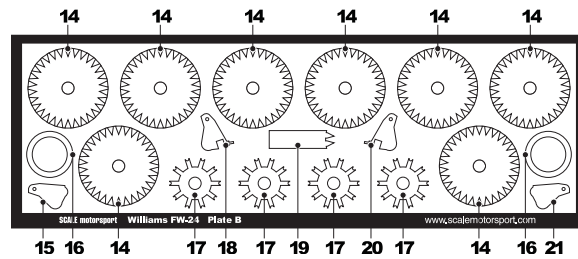

Scale Motorsport
 PO Box 1768
 Shelter Island, New York 11964 USA
 www.scalemotorsport.com
 matthew@scalemotorsport.com

Williams FW-24
Scale Motorsport sku#: #8008
For Tamiya sku#: 20055 & Clearview

This kit is not a toy, it is designed for the advanced builder or intermediate modeller interested in learning new techniques while expanding their modelling skills. Not safe for children under the age of 12 years.

Production Notes:

Our Williams Super Detail Kit is designed to work with both the Tamiya solid and clear view body versions. Even though this is a 1/20th scale kit the bulkhead and brake details engineered into your FW24 Super Detail Kit will amaze even the most advanced builder.

To see other great Scale Motorsport products please visit our web site at: www.scalemotorsport.com

Enjoy your build!

Matthew Wells
 Scale Motorsport

Williams FW-24 Parts List

- | | |
|----------------------|------------------------|
| 1 Radiator Face | 12 Rear Jack Stay |
| 2 Rear Shock Pivot | 13 Brake Hub Detail |
| 3 Brake Hub Detail | 14 Brake Disc |
| 4 Rear Shock Pivot | 15 Rear Shock Pivot |
| 5 Wheel Nut Wrench | 16 Brake Hub Detail |
| 6 Monocoque Bulkhead | 17 Brake Hub Detail |
| 7 Radiator Face | 18 Rear Shock Pivot |
| 8 Dry Break Ring | 19 Disc Alignment Tool |
| 9 Brake Hub Detail | 20 Rear Shock Pivot |
| 10 Dry Break Plate | 21 Rear Shock Pivot |
| 11 Nose Cone Mount | |