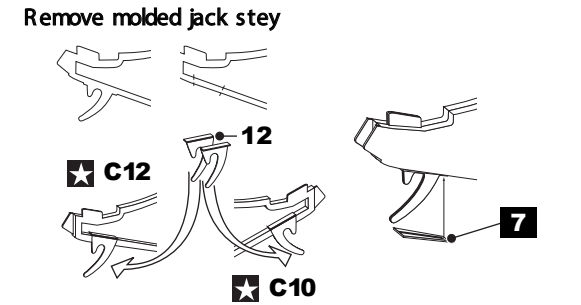

To see other great Scale Motorsport products please visit our web site at: www.scalemotorsport.com

Enjoy your build!

Matthew Wells
 Scale Motorsport

Williams FW-24 Parts List

- | | |
|----------------------|------------------------|
| 1 Radiator Face | 12 Rear Jack Stay |
| 2 Rear Shock Pivot | 13 Brake Hub Detail |
| 3 Brake Hub Detail | 14 Brake Disc |
| 4 Rear Shock Pivot | 15 Rear Shock Pivot |
| 5 Wheel Nut Wrench | 16 Brake Hub Detail |
| 6 Monocoque Bulkhead | 17 Brake Hub Detail |
| 7 Radiator Face | 18 Rear Shock Pivot |
| 8 Dry Break Ring | 19 Disc Alignment Tool |
| 9 Brake Hub Detail | 20 Rear Shock Pivot |
| 10 Dry Break Plate | 21 Rear Shock Pivot |
| 11 Nose Cone Mount | |

- | | |
|---------------------------|--------------------------|
| 1 Fasteners | 15 Bulkhead Detail |
| 2 Fasteners | 16 Bulkhead Detail |
| 3 Fasteners | 17 Shock Mount |
| 4 Dry Break Bolt Heads | 18 Retaining Straps |
| 5 Reservoir Bracket | 19 Bulkhead Detail |
| 6 Kill Switch | 20 Bulkhead Detail |
| 7 Jack Stey Bracket | 21 Bulkhead Detail |
| 8 Steering Wheel Badge | 22 Bulkhead Detail |
| 9 Pivot Arm Detail | 23 Winglets |
| 10 Bolt Heads | 24 Steering Wheel Detail |
| 11 Banjo Fitting | 25 Bulkhead Detail |
| 12 Front Bulkhead Details | 26 Bulkhead Detail |
| 13 Pivot Arm Detail | 27 Mirrors |
| 14 Banjo Fitting | |

Monocoque Bulkhead

Bulkhead Details

Jack Stey

Brake Disc Detail

Steering Wheel