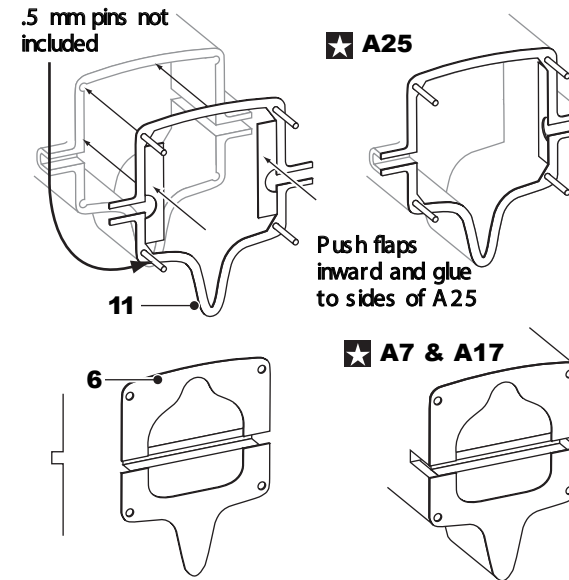

Monocoque Bulkhead