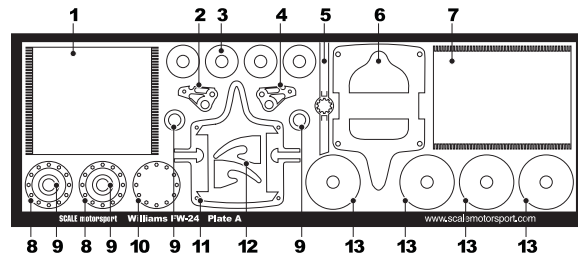

To see other great Scale Motorsport products please visit our web site at: www.scalemotorsport.com

Enjoy your build!

Matthew Wells
 Scale Motorsport

Williams FW-24 Parts List

- | | |
|----------------------|------------------------|
| 1 Radiator Face | 12 Rear Jack Stay |
| 2 Rear Shock Pivot | 13 Brake Hub Detail |
| 3 Brake Hub Detail | 14 Brake Disc |
| 4 Rear Shock Pivot | 15 Rear Shock Pivot |
| 5 Wheel Nut Wrench | 16 Brake Hub Detail |
| 6 Monocoque Bulkhead | 17 Brake Hub Detail |
| 7 Radiator Face | 18 Rear Shock Pivot |
| 8 Dry Break Ring | 19 Disc Alignment Tool |
| 9 Brake Hub Detail | 20 Rear Shock Pivot |
| 10 Dry Break Plate | 21 Rear Shock Pivot |
| 11 Nose Cone Mount | |