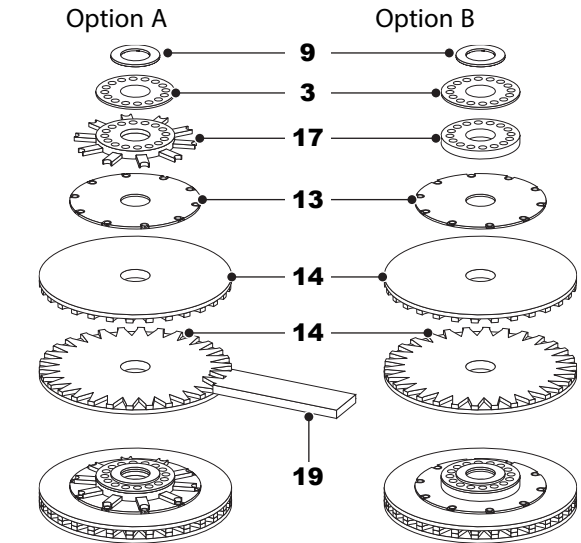

To see other great Scale Motorsport products please visit our web site at: www.scalemotorsport.com

Enjoy your build!

Matthew Wells
 Scale Motorsport

Williams FW-24 Parts List

- | | |
|----------------------|------------------------|
| 1 Radiator Face | 12 Rear Jack Stay |
| 2 Rear Shock Pivot | 13 Brake Hub Detail |
| 3 Brake Hub Detail | 14 Brake Disc |
| 4 Rear Shock Pivot | 15 Rear Shock Pivot |
| 5 Wheel Nut Wrench | 16 Brake Hub Detail |
| 6 Monocoque Bulkhead | 17 Brake Hub Detail |
| 7 Radiator Face | 18 Rear Shock Pivot |
| 8 Dry Break Ring | 19 Disc Alignment Tool |
| 9 Brake Hub Detail | 20 Rear Shock Pivot |
| 10 Dry Break Plate | 21 Rear Shock Pivot |
| 11 Nose Cone Mount | |

- | | |
|---------------------------|--------------------------|
| 1 Fasteners | 15 Bulkhead Detail |
| 2 Fasteners | 16 Bulkhead Detail |
| 3 Fasteners | 17 Shock Mount |
| 4 Dry Break Bolt Heads | 18 Retaining Straps |
| 5 Reservoir Bracket | 19 Bulkhead Detail |
| 6 Kill Switch | 20 Bulkhead Detail |
| 7 Jack Stey Bracket | 21 Bulkhead Detail |
| 8 Steering Wheel Badge | 22 Bulkhead Detail |
| 9 Pivot Arm Detail | 23 Winglets |
| 10 Bolt Heads | 24 Steering Wheel Detail |
| 11 Banjo Fitting | 25 Bulkhead Detail |
| 12 Front Bulkhead Details | 26 Bulkhead Detail |
| 13 Pivot Arm Detail | 27 Mirrors |
| 14 Banjo Fitting | |

Monocoque Bulkhead

Bulkhead Details

Jack Stey

Brake Disc Detail

Steering Wheel