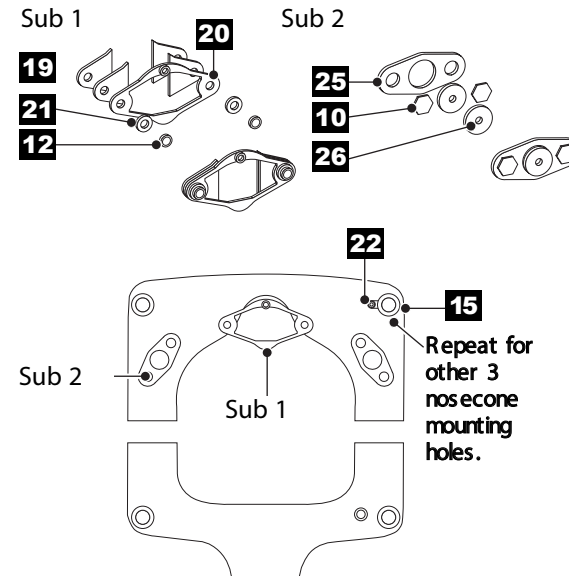

To see other great Scale Motorsport products please visit our web site at: www.scalemotorsport.com

Enjoy your build!

Matthew Wells
 Scale Motorsport

Williams FW-24 Parts List

- | | |
|----------------------|------------------------|
| 1 Radiator Face | 12 Rear Jack Stay |
| 2 Rear Shock Pivot | 13 Brake Hub Detail |
| 3 Brake Hub Detail | 14 Brake Disc |
| 4 Rear Shock Pivot | 15 Rear Shock Pivot |
| 5 Wheel Nut Wrench | 16 Brake Hub Detail |
| 6 Monocoque Bulkhead | 17 Brake Hub Detail |
| 7 Radiator Face | 18 Rear Shock Pivot |
| 8 Dry Break Ring | 19 Disc Alignment Tool |
| 9 Brake Hub Detail | 20 Rear Shock Pivot |
| 10 Dry Break Plate | 21 Rear Shock Pivot |
| 11 Nose Cone Mount | |

- | | |
|---------------------------|--------------------------|
| 1 Fasteners | 15 Bulkhead Detail |
| 2 Fasteners | 16 Bulkhead Detail |
| 3 Fasteners | 17 Shock Mount |
| 4 Dry Break Bolt Heads | 18 Retaining Straps |
| 5 Reservoir Bracket | 19 Bulkhead Detail |
| 6 Kill Switch | 20 Bulkhead Detail |
| 7 Jack Stey Bracket | 21 Bulkhead Detail |
| 8 Steering Wheel Badge | 22 Bulkhead Detail |
| 9 Pivot Arm Detail | 23 Winglets |
| 10 Bolt Heads | 24 Steering Wheel Detail |
| 11 Banjo Fitting | 25 Bulkhead Detail |
| 12 Front Bulkhead Details | 26 Bulkhead Detail |
| 13 Pivot Arm Detail | 27 Mirrors |
| 14 Banjo Fitting | |

Monocoque Bulkhead

Bulkhead Details

Jack Stey

Brake Disc Detail

Steering Wheel