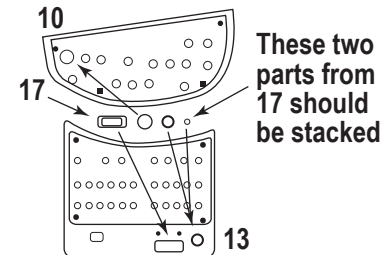

Don't forget to look for other Scale Motorsport Rally Photoetch and Templated Composite Fiber Decal Sets for many of the Tamiya Rally Cars:

Subject	SMS Sku #	Carbon Sku# Sets
Mitsubishi	3010	7010
Toyota Corolla	3015	7015
Ford Focus	3020	7020
Peugeot 205	3025	7025
Subaru '99 WRC	3026	7026
Subaru '01 WRC	3027	7027

Be on the lookout for future Rally Photoetch and Carbon Fiber Sets

Sku#: 3020

Ford Focus WRC Photoetch Instructions

1. Foot pedals replaces part A11
2. Floor panel attach to part A6
3. Rear view mirror attach to part A31
4. Hood clips
5. Ford Badges for rear of the car (1 extra, different size than part 22)
6. Ford Focus badge to replace decal 57
7. Pins for hood clips
8. Front disc brakes for part C8 & C9
9. Front tow hook mount replaces A32
10. Dashboard insert attach to part A23
11. Shock mounts attach to part B4
12. Front tow hook attach to PE part 9 (replaces part A32)
13. Dashboard insert attach to part A23
14. Mirror replaces parts B8 & B9
15. Monte Carlo Rally plate
16. Door netting attach to parts A29 & A30
17. Dashboard switches attach to PE parts 10 & 13
18. Radiator grill attach to part A20
19. Rear brake discs attach to parts A2 & A3
20. Radiator grill attach to part A20
21. Dash panel replaces decal 55
22. Ford badges for part 24 (front grill)
23. Radiator grill attach to part A20
24. Front grill
25. Vent mesh replaces B
26. Vent mesh replaces A
27. Window crank parts go on PE28
28. Window cranks attach to parts A29 & A30
29. Door handles attach to parts A29 & A30