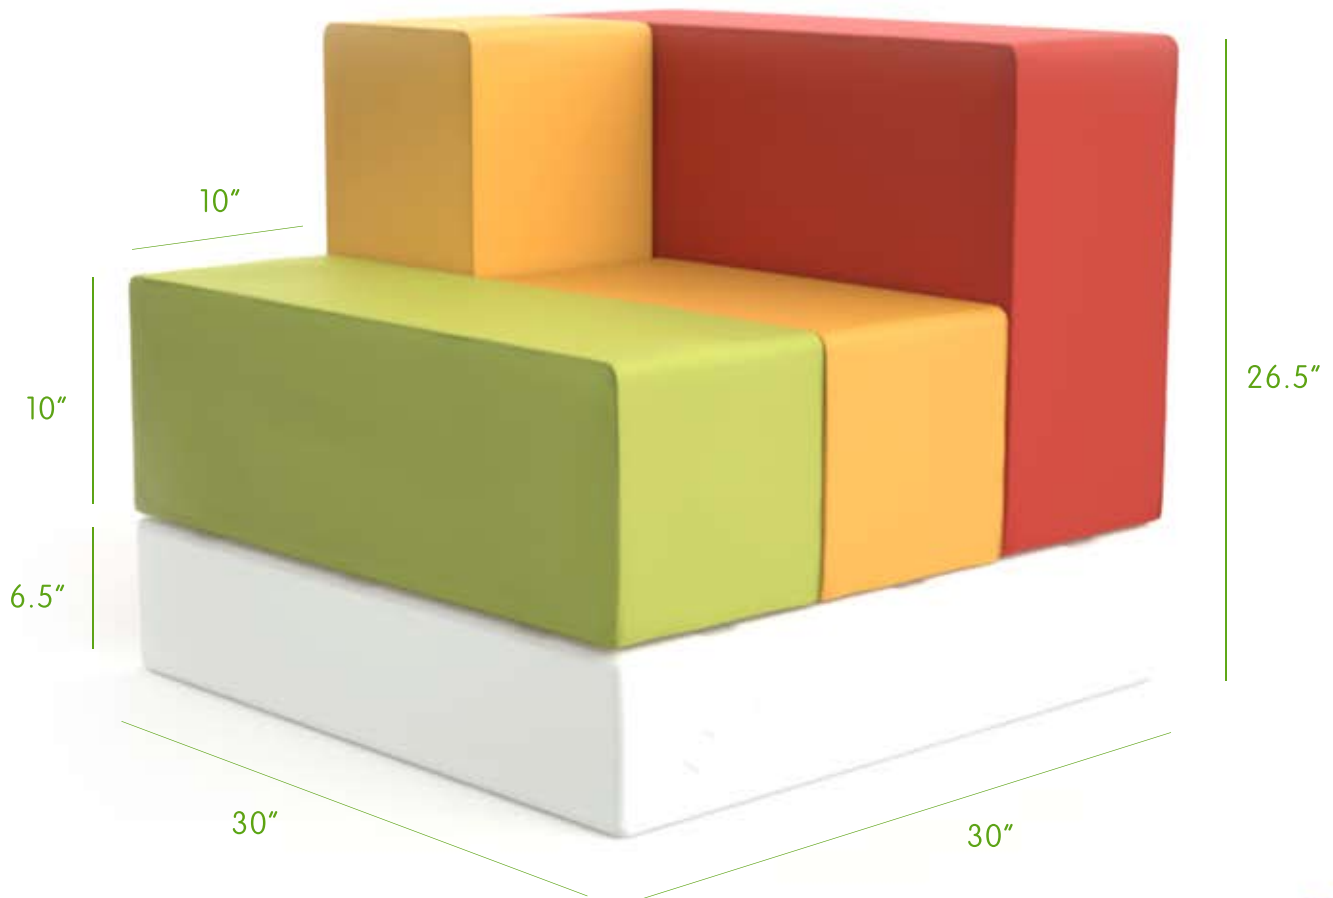

Meet Cellular™

Cellular™ modular furniture by Oi can be used as stand-alone cells, or combined with other cells to create Cellscapes. Each cell includes any combination of 3 cushions (arm, back, or seat). Perfect for many uses, Cellular™ comes in a variety of covering options. View more at: www.iLikeOi.com

Cell Width: 30"
Cell Length: 30"
Cell Height: 26.5"
Seat Depth: 20"
Seat Height: 16.5"

Download 2D & 3D assets at: <http://goo.gl/ckXw9w>

Cellular™ Cushions & Base

Cellular™ cushions come in 3 options: Arm, Back, and Seat.
Any 3 cushions connect to Cellular's™ base to create a cell.
Multiple cells can be connected to create cellscapes.

Arm Cushion

Height: 20"
Width: 10"
Depth: 30"

Back Cushion

Height: 20"
Width: 10"
Depth: 30"
Seat Height (from ground): 16.5"
Seat Depth: 20"

Seat Cushion

Height: 10"
Width: 10"
Depth: 30"
Seat Height (from ground): 16.5"
Seat Depth: 30"