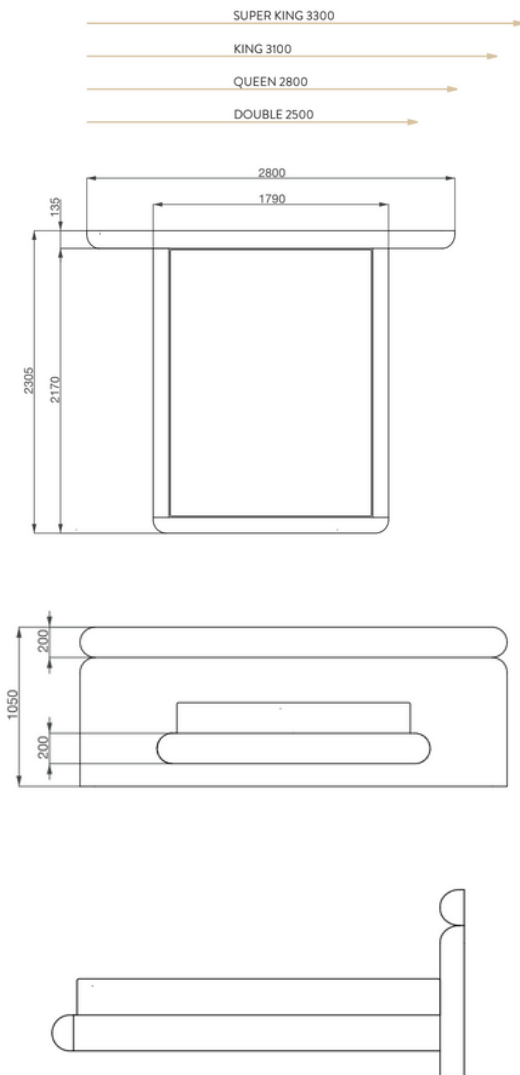

## DIMENSIONS (MM)

Queen: 2800 W x 1050 H (bed head) x 2320 L x 350 H (base)

King: 3100 W x 1050 H (bed head) x 2320 L x 350 H (base)

Super King: 3300 W x 1050 H (bed head) x 2320 L x 350 H (base)

\*Note, measurements may vary slightly given the nature of upholstery materials

## *Ivy Bed* (WITH HAMPTON BASE)

BED HEAD (MM)

Q: 2800 x 1050 K: 3100 x 1050

SK: 3300 x 1050

HAMPTON BASE ATTACHED (MM)

Q: 1610 x 340 x 2255 K: 1910 x 340 x 2255

SK: 2110 x 340 x 2255

## *Ivy Bed* (WITH FLOATING BASE)

BED HEAD (MM)

Q: 2800 x 1050 K: 3100 x 1050

SK: 3300 x 1050

FLOATING BASE ATTACHED (MM)

Q: 1610 x 340 x 2255 K: 1910 x 340 x 2255

SK: 2110 x 340 x 2255

## *Ivy Bed* (WITH BOX BASE)

BED HEAD (MM)

Q: 2800 x 1050 K: 3100 x 1050

SK: 3300 x 1050

BOX BASE ATTACHED (MM)

Q: 1620 x 340 x 2255 K: 1990 x 340 x 2255

SK: 2110 x 340 x 2255

*"I'll only ever use you now. By far the best quality beds I've seen in years"*