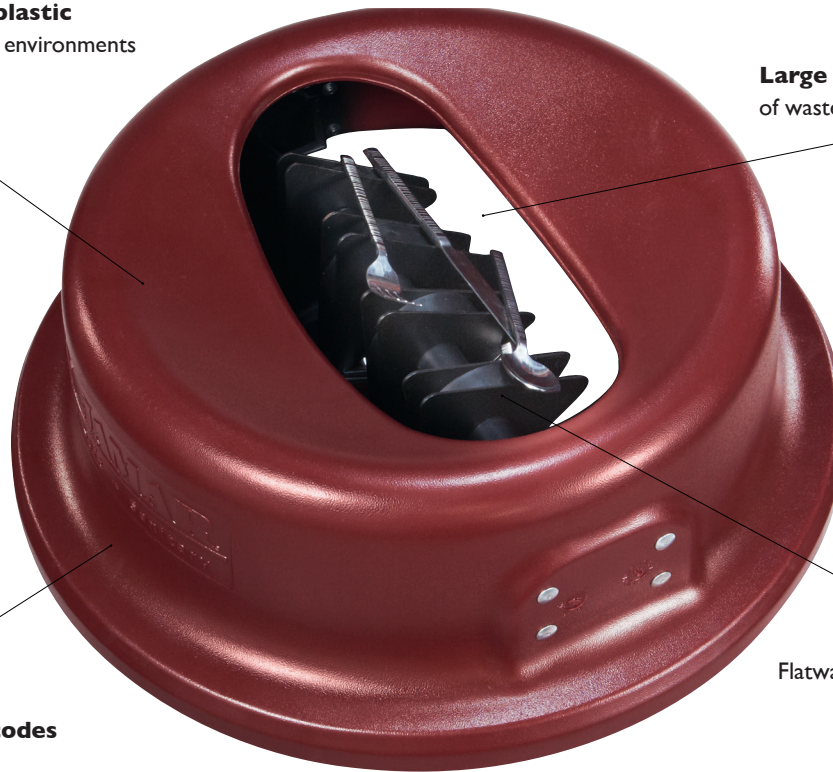

KatchAll® Flatware Retrievers are designed with a magnetic bar to keep flatware from falling into the trash, eliminating costly silverware replacement expenses. KatchAll® Flatware Retrievers are available in a variety of sizes to fit most waste receptacles.

 **san jamar**[®]
smart. safe. sanitary.

www.sanjamar.com

FEATURES

KatchAll® Flatware Retrievers

Constructed of rugged plastic
that withstands harsh kitchen environments

Large opening allows easy passage
of waste into receptacle

Flatware sticks to the **magnetic bar**

Meets board of health codes
for closed refuse containers

Item	Description	Dimensions	Case
FITS SLIM JIM® TRASH CONTAINER			
 KA1950BR	Brown	9" h x 20 ³ / ₈ " w x 11 ³ / ₈ " d (229 h x 518 w x 289 d mm)	1
 KA1950RD	Burgundy	9" h x 20 ³ / ₈ " w x 11 ³ / ₈ " d (229 h x 518 w x 289 d mm)	1
 KA1951RD*	Burgundy	6 ¹ / ₂ " h x 20 ¹ / ₄ " w x 11 ³ / ₈ " d (165 h x 514 w x 289 d mm)	1
<i>Slim Jim is a registered trademark of Rubbermaid®</i>			
BURGUNDY, ROUND			
 KA2000	20 gal. (75.5 L)	20" dia. x 11" h (508 dia. x 279 h mm)	1
 KA3200	32 gal. (121 L)	22 ¹ / ₄ " dia. x 10 ¹ / ₂ " h (565 dia. x 267 h mm)	1
 KA3244*	32 & 44 gal. (121 & 166.5 L)	24" dia. x 9" h (610 dia. x 229 h mm)	1
 KA4400	44 gal. (166.5 L)	24 ³ / ₄ " dia. x 11 ¹ / ₄ " h (629 dia. x 286 h mm)	1
 KA5500	55 gal. (189.2 L)	27" dia. x 11 ¹ / ₂ " h (686 dia. x 292 h mm)	1
 KA600*	Scrap Block	7 ¹ / ₄ " h x 4" d (184 h x 102 d mm)	1