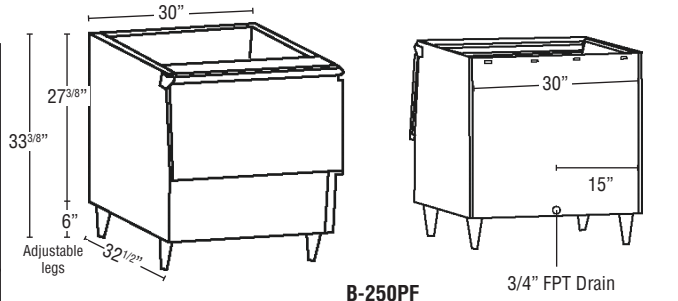

PF/SF Bins

ICE STORAGE BIN SERIES

PF/SF Bins
03/31/17
Item # 13163

Ice Machine Model Application

Bins	22" Width KM-340M KM-515M KM-600M KM-650M F-450M F-801M F-1002M	22" Width KMD-410M KMS-822M FD-650M-C FD-1002M-C	30" Width KM-901M KM-1340M KM-1601M KML Series F-1501M F-2001	30" Width KMD-460M KMD-530M KMD-850M KMD-901MRH KMD-901MWH KMS-1401M* KMS-2000M*	44" Width 2 KM-340M 2 KM-515M 2 KM-600M 2 KM-650M 2 F-450M 2 F-801M 2 F-1002M	44" Width 2 KMD-410M 2 KMS-822M 2 FD-650M-C 2 FD-1002M-C	48" Width KM-1301S KM-1400S KM-1601S KM-1900S KM-2100S KM-2500S
Bins B-300PF/SF	NO TOP KIT NEEDED	N/A	N/A	N/A	N/A	N/A	N/A
Bins B-250PF B-500PF/SF	NEED HS-2033	NEED HS-2033 & HS-2129	NO TOP KIT NEEDED	(B-250PF) NEED HS-2129 (B-500PF/SF) NO TOP KIT NEEDED	N/A	N/A	N/A
Bins B-700PF/SF	NEED HS-2035	NEED HS-2035 & HS-2130	NEED HS-2034	NEED HS-2034 & HS-2130	NO TOP KIT NEEDED	NEED HS-2130	N/A
Bins B-800PF/SF	NEED HS-2035 & HS-2032	NEED HS-2035 & HS-2132/ 2131	NEED HS-2034 & HS-2032	NEED HS-2131 & HS-2034/2032	NEED HS-2032	NEED HS-2130 & HS-2131	NO TOP KIT NEEDED
Bins B-900PF/SF	NEED HS-2035 & HS-2033	NEED HS-2035 & HS-2033/ HS-2132	NEED HS-2035	NEED HS-2132 & HS-2035	NEED HS-2033	NEED HS-2033 & HS-2132	NEED HS-2032

B-250PF

3/4" FPT Drain