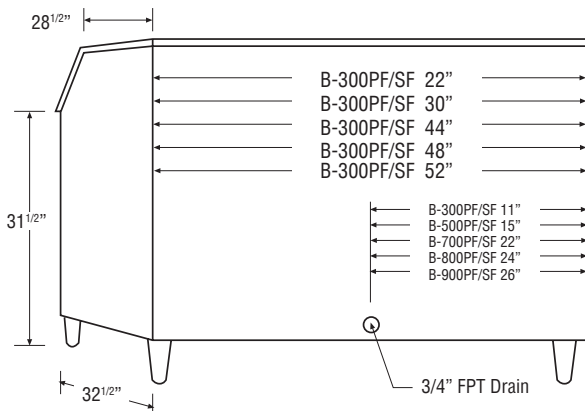

Model Number	Exterior Dimensions W x D x H*	Maximum Storage Capacity	Cubic Volume cu ft <sup>3</sup>	Interior Dimensions W x D x H*	Shipping Weight
B-250PF	30" x 32 <sup>1/2</sup> " x 33 <sup>3/8</sup> "	250 lbs.	10.30 ft <sup>3</sup>	27 <sup>1/10</sup> " x 27 <sup>7/10</sup> " x 23 <sup>7/10</sup> "	130 lbs.
B(D)-300PF/SF	22" x 32 <sup>1/2</sup> " x 46"	300 lbs.	11.51 ft <sup>3</sup>	19 <sup>1/10</sup> " x 27 <sup>7/10</sup> " x 37 <sup>3/5</sup> "	135 lbs.
B(D)-500PF/SF	30" x 32 <sup>1/2</sup> " x 46"	500 lbs.	16.33 ft <sup>3</sup>	27 <sup>1/10</sup> " x 27 <sup>7/10</sup> " x 37 <sup>3/5</sup> "	155 lbs.
B-700PF/SF	44" x 32 <sup>1/2</sup> " x 46"	700 lbs.	24.77 ft <sup>3</sup>	41 <sup>1/10</sup> " x 27 <sup>7/10</sup> " x 37 <sup>3/5</sup> "	200 lbs.
B-800PF/SF	48" x 32 <sup>1/2</sup> " x 46"	800 lbs.	27.18 ft <sup>3</sup>	45 <sup>1/10</sup> " x 27 <sup>7/10</sup> " x 37 <sup>3/5</sup> "	210 lbs.
B-900PF/SF	52" x 32 <sup>1/2</sup> " x 46"	900 lbs.	29.59 ft <sup>3</sup>	49 <sup>1/10</sup> " x 27 <sup>7/10</sup> " x 37 <sup>3/5</sup> "	220 lbs.

B-250PF

3/4" FPT Drain

B-300PF/SF  
BD-300PF/SF

B-500PF/SF  
BD-500PF/SF

B-700PF/SF

B-800PF/SF

B-900PF/SF

BD Bins fit 24" - 24 1/2" deep ice machine without Top Kit extension.

B Bins  
Top View

BD Bins  
Top View