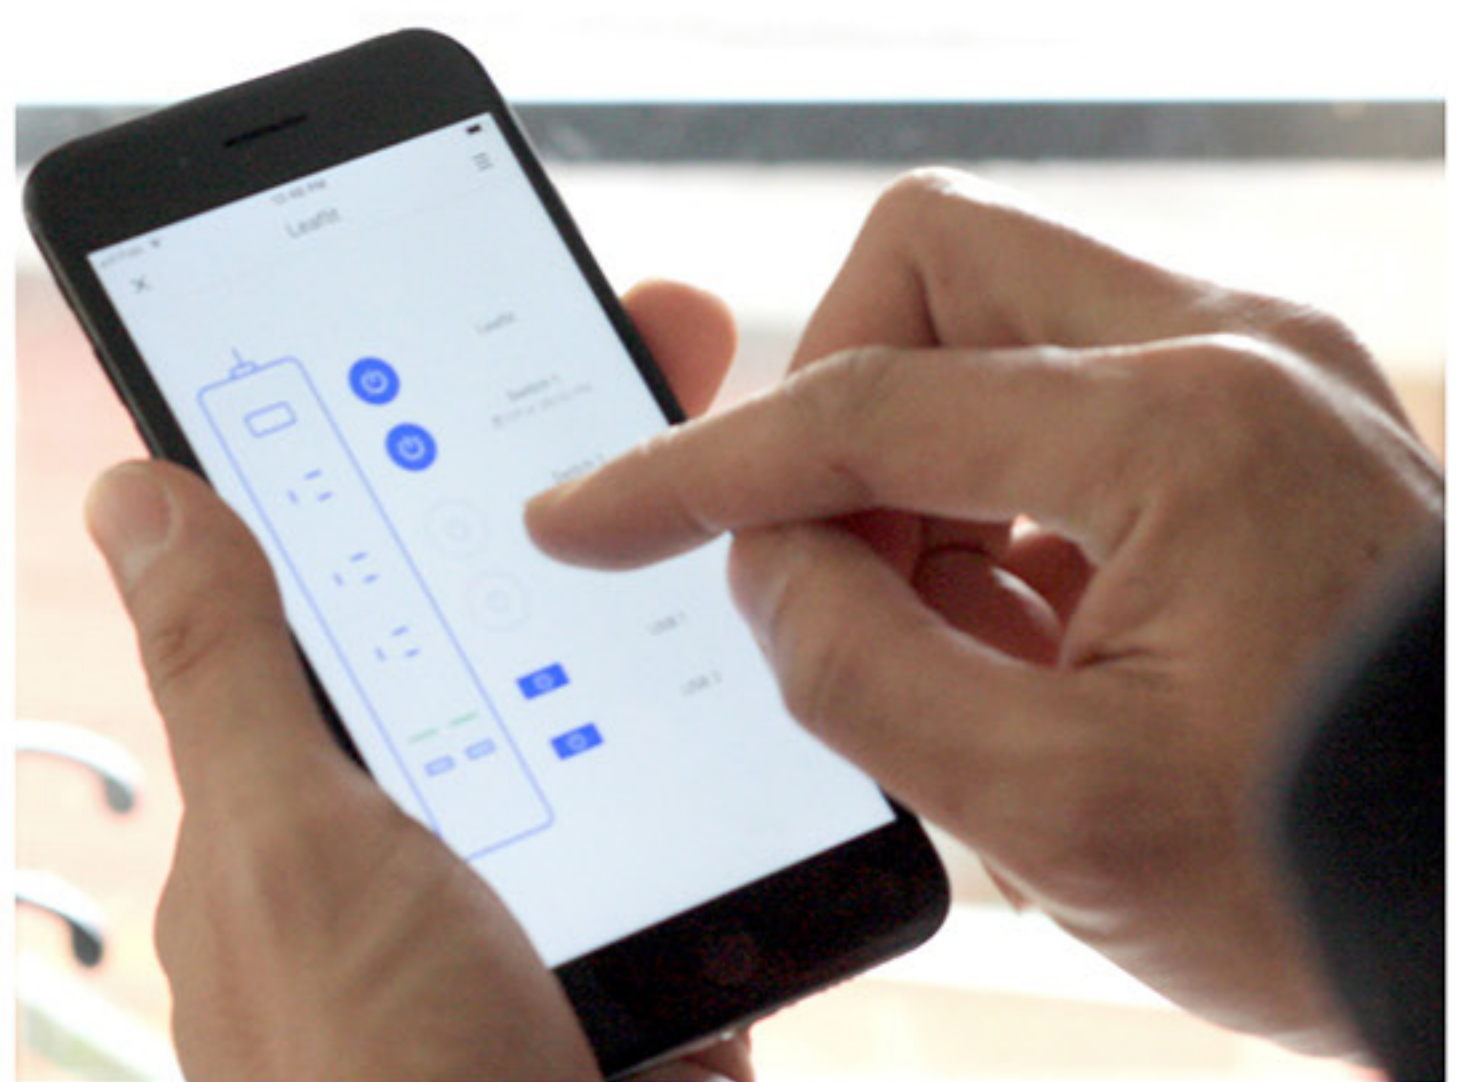

## Product Info

- Height 48", Width 30".
- 20lbs total package weight.
- ETL Certified.
- Mold resistant, heat resistant, scratch resistant.
- Cree 3070 Chip. One of the most efficient PAR output/watt of any led full spectrum chip.
- Meanwell Driver.
- Two integrated, low noise fans work in tandem to bring fresh air in and blow stale air out.
- Create on/off schedules based on the plant's light requirements.
- Amazon Alexa, Google Assistant compatible.

## Kit includes

- Innovative 7 panel Bubble X fold up grow pod that snaps together in minutes.
- State of the art 200w full spectrum LED light.
- Dual fans with activated carbon filters.
- Wifi enabled power bar.
- Externally mounted thermo/hygrometer allowing you to accurately monitor growing conditions without having to open the pod.
- Downloadable app so that your pod can be monitored and changed remotely.

Grow up to 3 plants in a single grow cycle. The patented design promotes high yield plants.

Full spectrum LED light fixture with top of the line CREE chip and Meanwell Driver.

Leaflit's geometric design and highly reflective panels direct light back towards the plant.

Control and monitor your pod through the downloadable app.