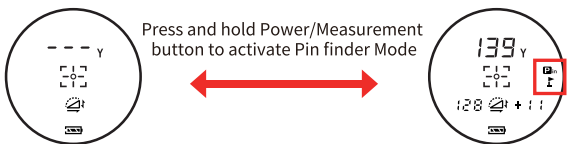

[Standard Mode and Pin Finder Mode]

- Press the Power / Measurement button to display the distance along with vibration.
- Press and hold the Power / Measurement button for 2~3 seconds to activate Pin finder mode.
- Pin finder mode is used to display the closest target when two or more targets are found, even if there are any other objects such as tree or rocks behind the pin.
- ※ Press the Power /Measurement button once against an object behind the pin (tree), then move towards the pin. Once the pin is found the distance will be displayed and you will feel a slight vibration