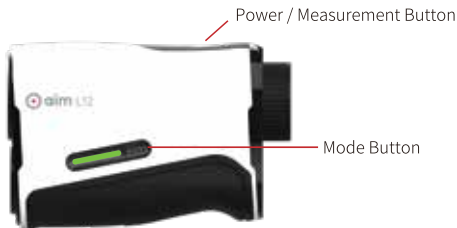

※ The focus square is activated when the Power / Measurement button is clicked. Deactivate the focus square before changing the mode.