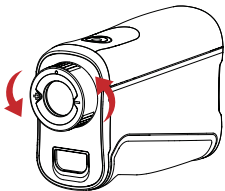

▶ Setting Focus (adjusting diopter dial)

- Use the viewfinder to aim and turn the diopter dial until you can see the target clearly.

▶ Mode Setting [2 Modes]

- With the click of Mode Button, the mode changes in the following order : Standard → Scan → Standard.
- Mode can be changed only when the targeting crosshair is on display. (Mode change unavailable when the focus square is active).