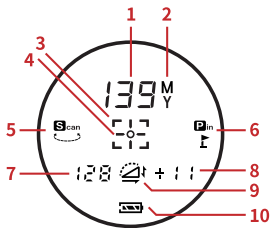

## LCD DESCRIPTION

1	139	Slope-adjusted distance
2	M Y	Distance unit (Meters / Yards)
3	□ □ □ □	Focus Square (Blinks when searching the target; stops when the target is captured)
4	— — — — — —	Targeting Crosshair
5	S scan	Displays when scan mode is activated
6	P in	Displays when pin finder mode is activated
7	128	Measured Distance
8	+ 11	Height of the Target (uphill: +, downhill: -)
9	↗	Slope ON
10	🔋	Battery Indicator