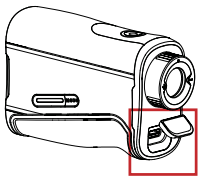

## PACKAGE INCLUDES

aim L12

Magnetic Leather Case

User Guide

USB C-Type Cable  
(※Charger not included)

Carabiner

Microfiber Cloth  
(For the Lens)

### ► How To Charge

- Open the protection cover
- Plug in the charging cable to start charging (5V, 2A charger recommended, cable not included)

- It will charge normally without pushing the charging cable all the way into the terminal.
- ※ It may be damaged if excessive force is applied.