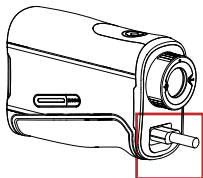

## LCD DESCRIPTION

1	139	Slope-adjusted distance
2	M Y	Distance unit (Meters / Yards)
3	□ □ □ □	Focus Square (Blinks when searching the target; stops when the target is captured)
4	— — — — — —	Targeting Crosshair
5	S scan	Displays when scan mode is activated
6	P in	Displays when pin finder mode is activated
7	128	Measured Distance
8	+ 11	Height of the Target (uphill: +, downhill: -)
9	↗	Slope ON
10	🔋	Battery Indicator

### ► How To Charge

- Open the protection cover
- Plug in the charging cable to start charging (5V, 2A charger recommended, cable not included)

- It will charge normally without pushing the charging cable all the way into the terminal.
- ※ It may be damaged if excessive force is applied.