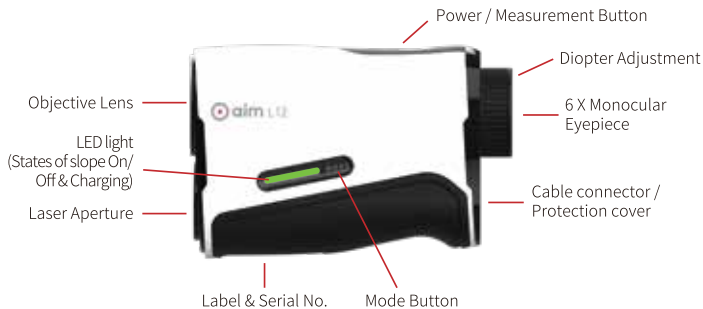

## LCD DESCRIPTION

1	139	Slope-adjusted distance
2	M Y	Distance unit (Meters / Yards)
3	□ □ □ □	Focus Square (Blinks when searching the target; stops when the target is captured)
4	— — — — — —	Targeting Crosshair
5	S scan	Displays when scan mode is activated
6	P in	Displays when pin finder mode is activated
7	128	Measured Distance
8	+ 11	Height of the Target (uphill: +, downhill: -)
9	↗	Slope ON
10	🔋	Battery Indicator