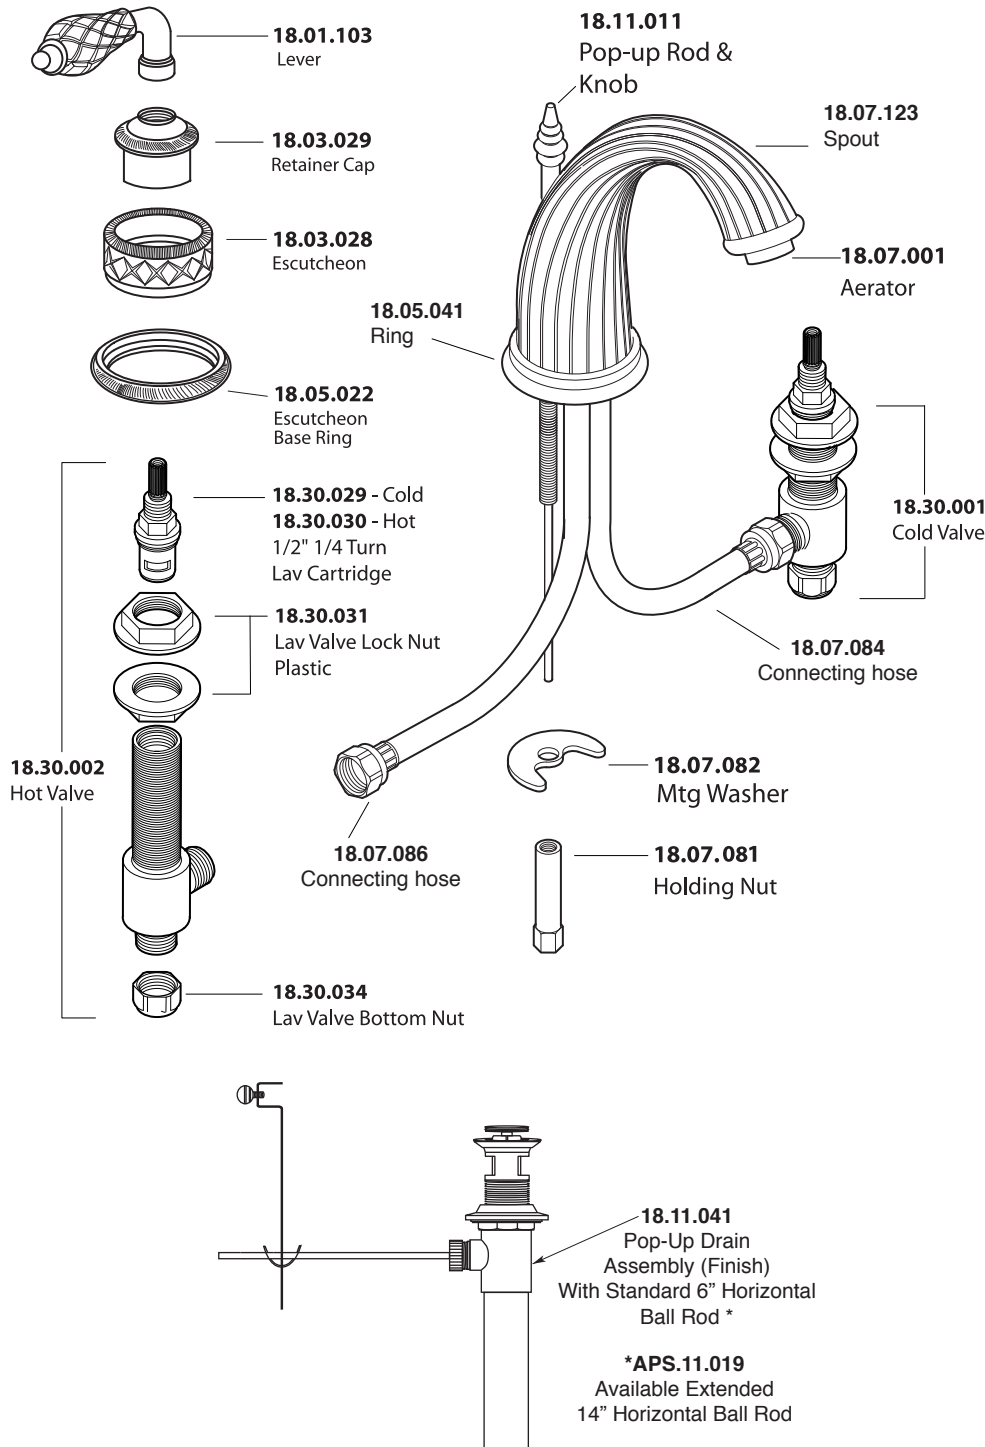

Series 3200  
Luxembourg  
Widespread Lavatory Set  
1.326508

American Faucet & Coatings Corporation.