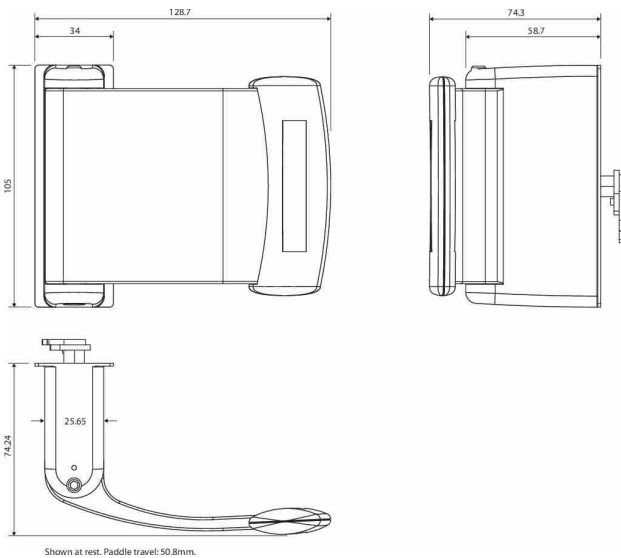

The Adams Rite 4596 paddle handle is designed for simple push or pull operation as an alternative to a lever handle and when fitted with the correct hardware provides a solution to BS EN179:2008

## Key Benefits

- Suitable for use on aluminium doors
- Available in push, pull variants to suit left and right hand opening doors
- Variants to suit 45, 52 and 54mm door thickness only
- Robust design tested to in excess of 1 million cycles

### Specification

|                    |   |
|--------------------|---|
| Overall Case Size: | 105mm x 34mm x 58.7mm (width of base flange). Zinc Alloy, Black finish.   |
| Paddle:            | 85mm x 125mm.<br>Maximum projection off face of door: 74.24mm. Extruded Aluminium, available in Satin Anodised, Dark Bronze, Black. |
| Spindle:           | <b>6.35mm (1/4") on the diamond, heat treated.</b><br>Cam fixed to end to interact with 4750.                                       |
| Operation:         | Four modes: Push to Left, Push to Right, Pull to Left and Pull to Right.  |