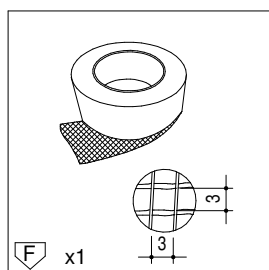

Ermetika[®]
INSIDE WALLS

WATCH OUR
You Tube
VIDEOS HERE

ISTRUZIONE MONTAGGIO - SETUP INSTRUCTION
INSTRUCTION MONTAGE- INSTRUCCIONES DE MONTAJE

XREX[®]

CONTENUTO KIT | CONTENTS

Dotazione - Standard equipment - Equipement standard - Equipo standard

1.4

Subject to misprints, errors and technical modifications.
All dimensione are in mm

1.5

**SPINGERE - PUSH -
POUSSANT - EMPUJAR**

**TIRARE - PULL -
TIRANT - TIRAR**

1.6

Subject to misprints, errors and technical modifications.
All dimensione are in mm