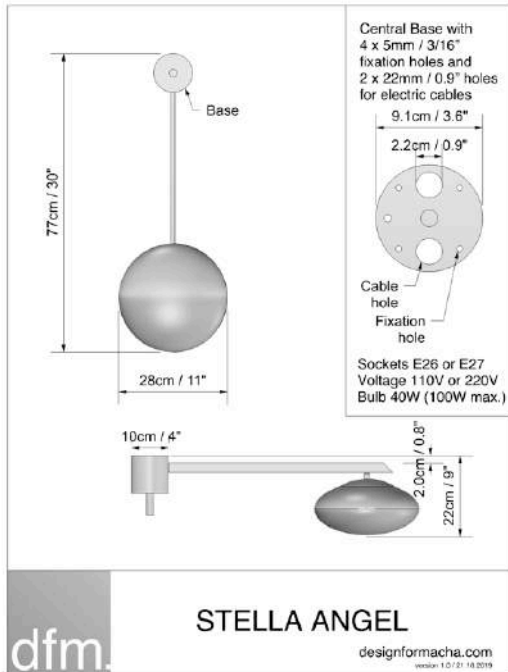

STELLA ANGEL

RECOMMENDED RETAIL PRICE
2450 USD | 2200 EUR