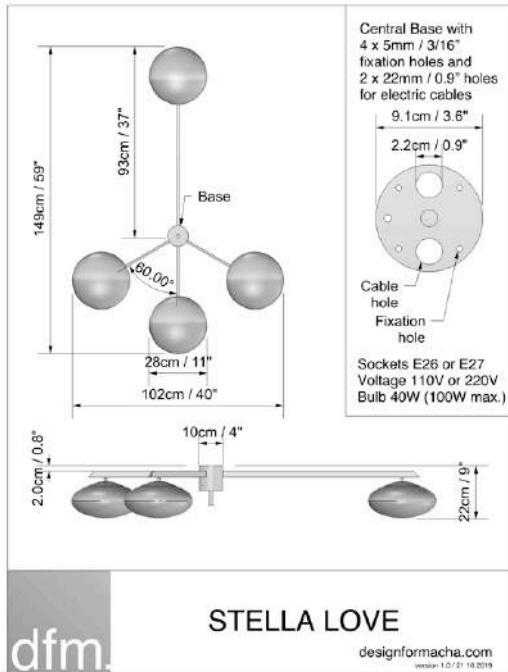

STELLA LOVE

RECOMMENDED RETAIL PRICE
4600 USD | 3900 EUR