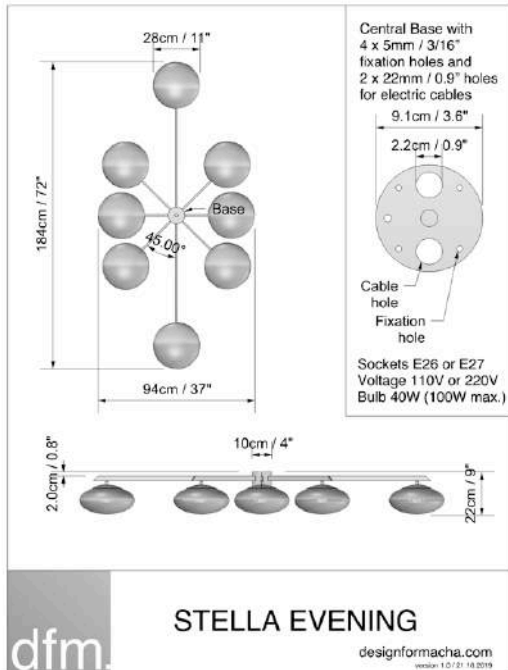

STELLA EVENING

RECOMMENDED RETAIL PRICE
6700 USD | 5700 EUR