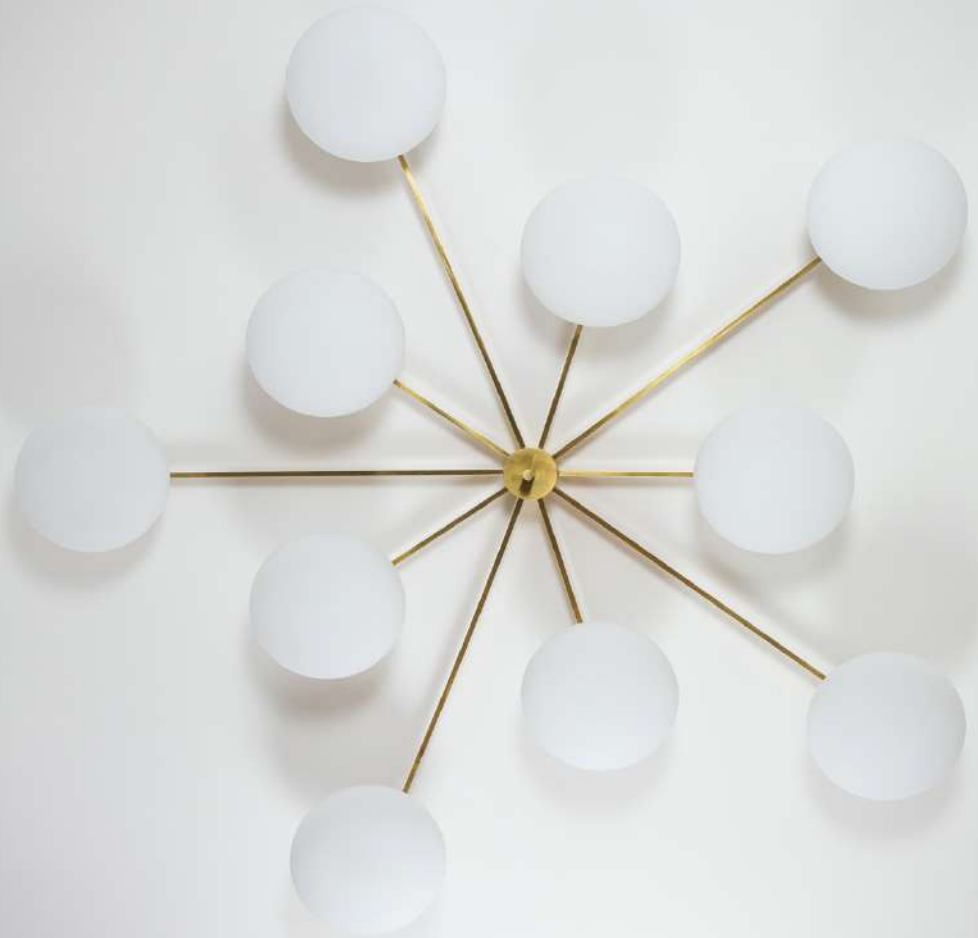

STELLA COSMOS

RECOMMENDED RETAIL PRICE
7800 USD | 6600 EUR