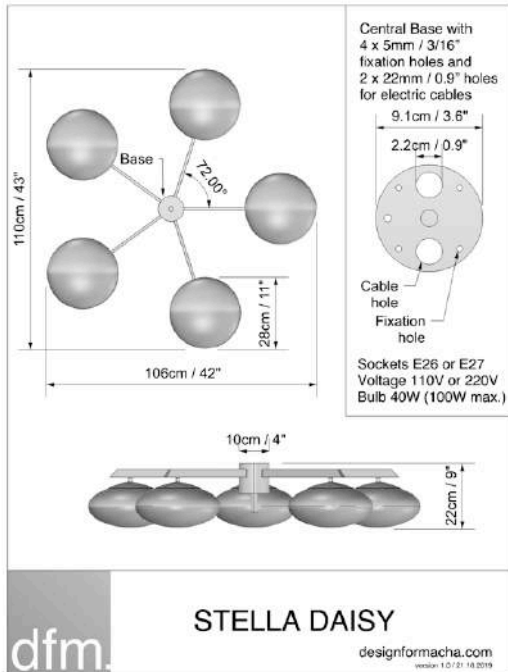

STELLA DAISY

RECOMMENDED RETAIL PRICE
5400 USD | 4600 EUR