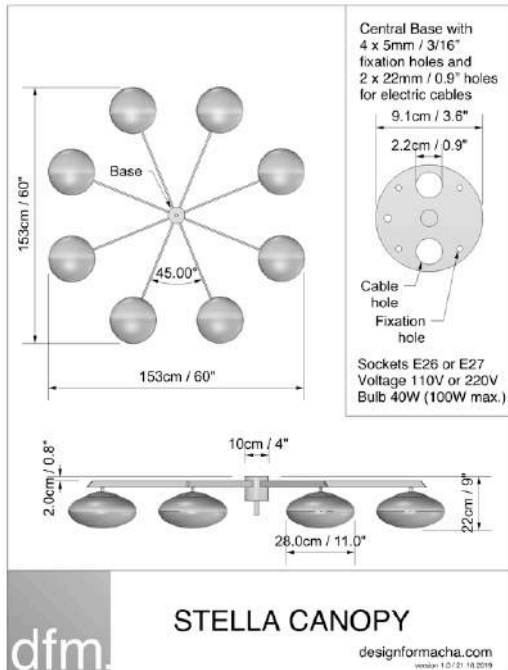

STELLA CANOPY

RECOMMENDED RETAIL PRICE
6700 USD | 5700 EUR