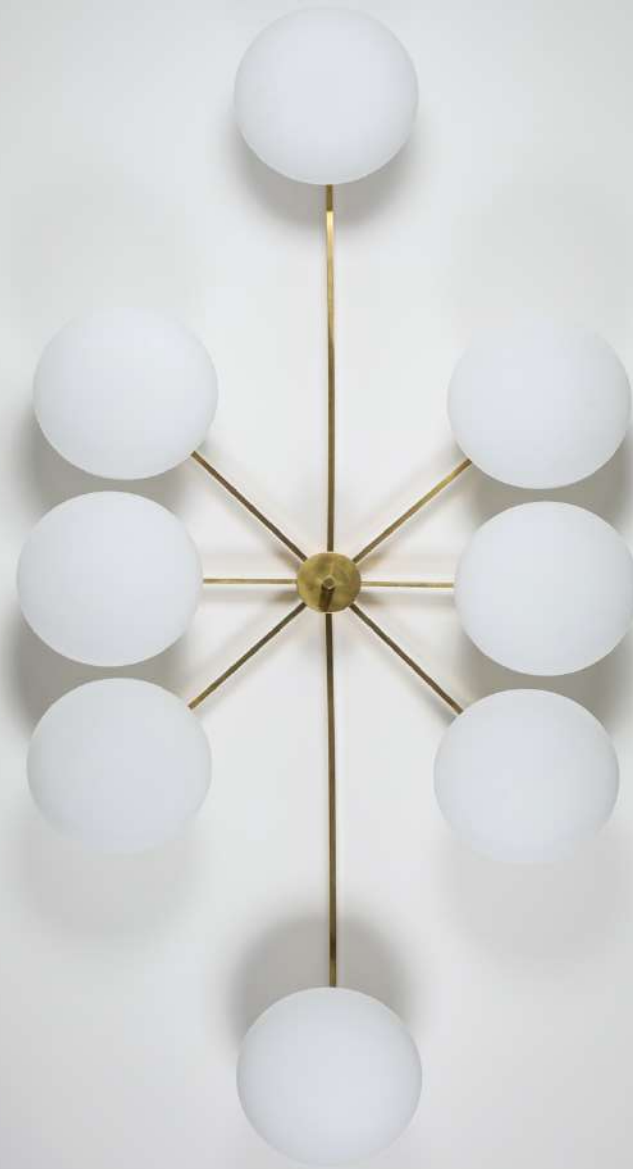

STELLA EVENING

RECOMMENDED RETAIL PRICE
6700 USD | 5700 EUR