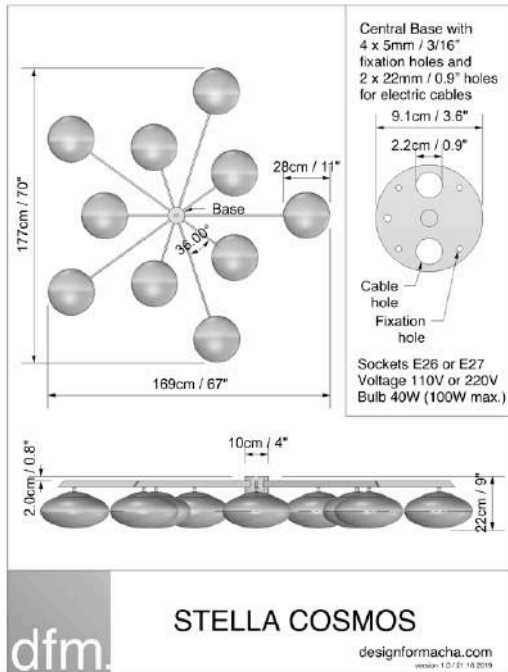

STELLA COSMOS

RECOMMENDED RETAIL PRICE
7800 USD | 6600 EUR