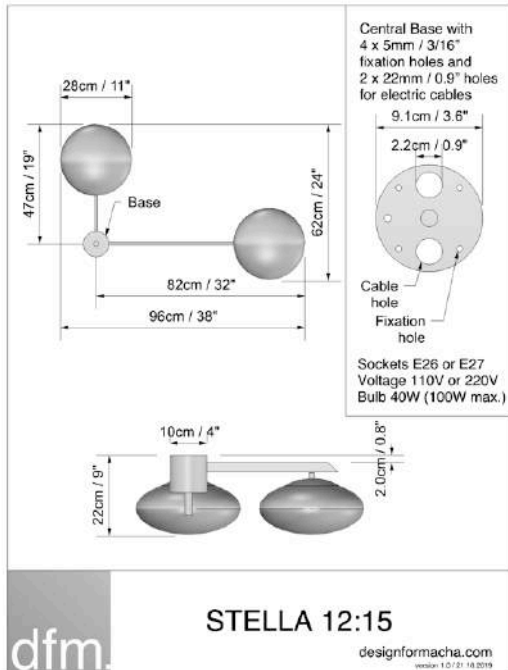

STELLA 12:15

RECOMMENDED RETAIL PRICE
3200 USD | 2700 EUR