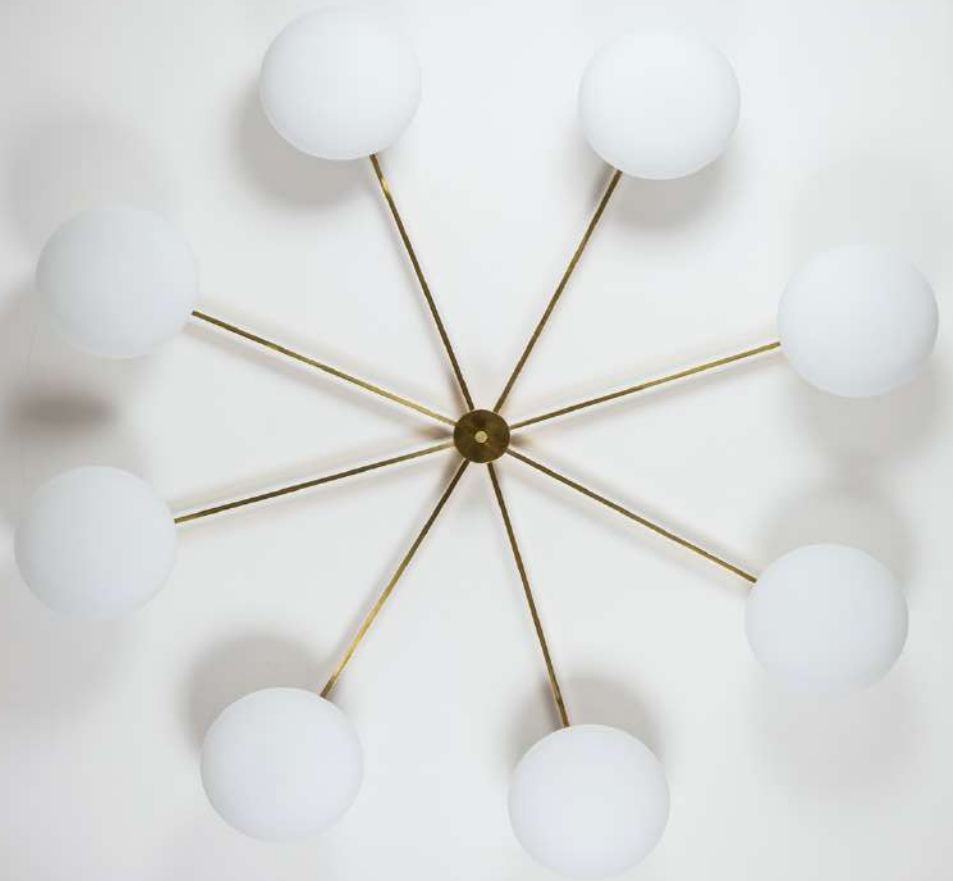

STELLA CANOPY

RECOMMENDED RETAIL PRICE
6700 USD | 5700 EUR