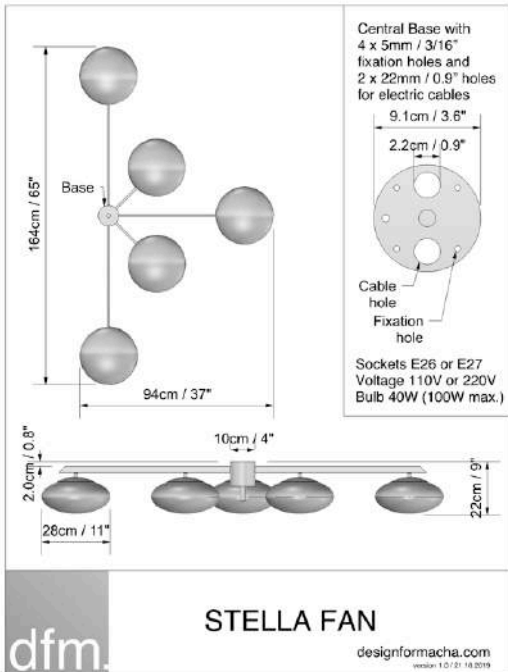

STELLA FAN

RECOMMENDED RETAIL PRICE
5400 USD | 4600 EUR