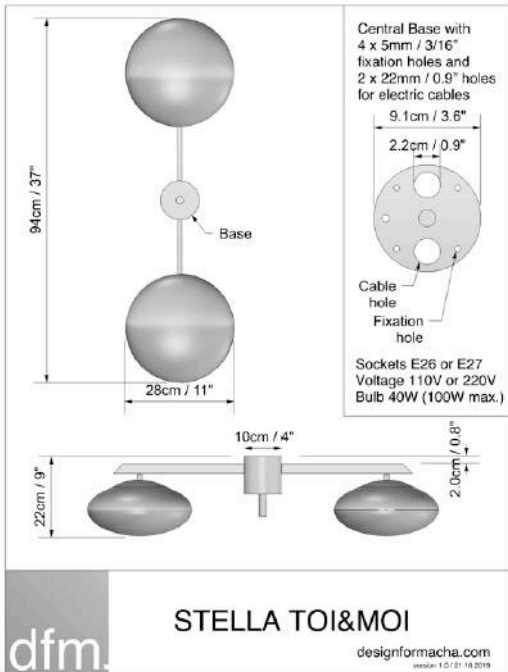

STELLA TOI&MOI

RECOMMENDED RETAIL PRICE
3200 USD | 2700 EUR