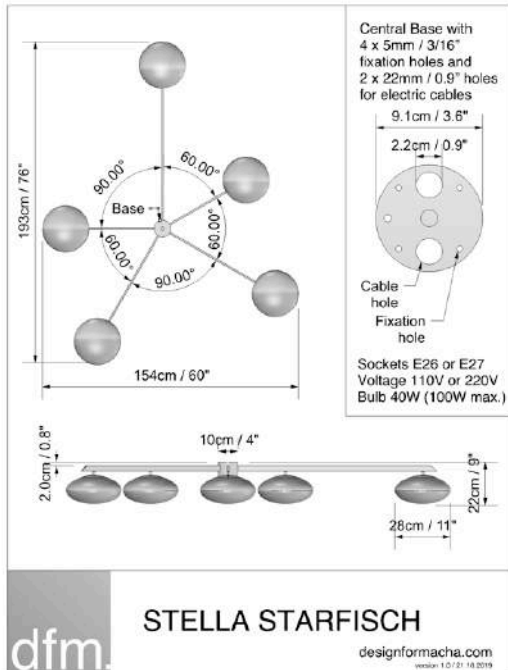

STELLA STARFISH

RECOMMENDED RETAIL PRICE
5400 USD | 4600 EUR