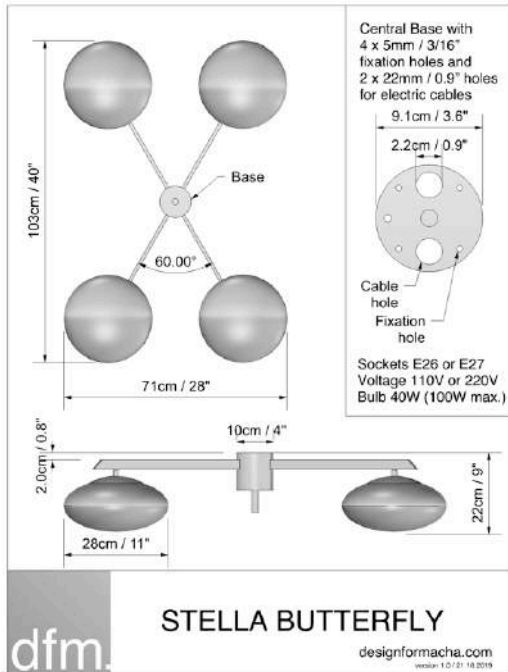

STELLA BUTTERFLY

RECOMMENDED RETAIL PRICE
4600 USD | 3900 EUR