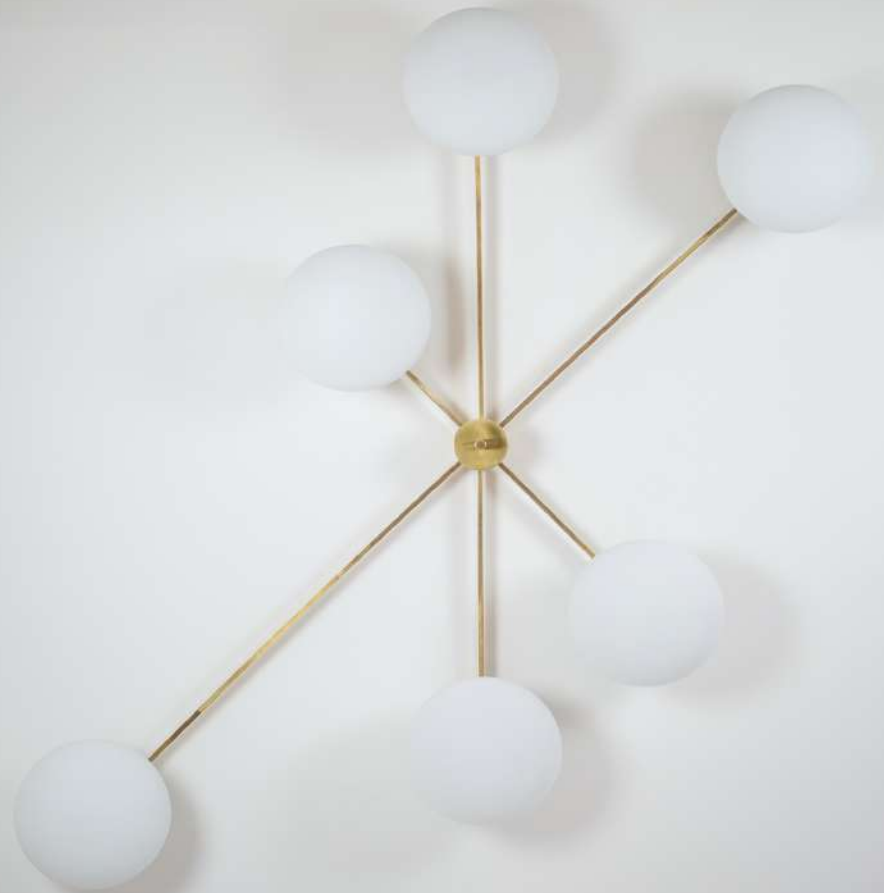

STELLA TRIBUTE

RECOMMENDED RETAIL PRICE
6000 USD | 5100 EUR