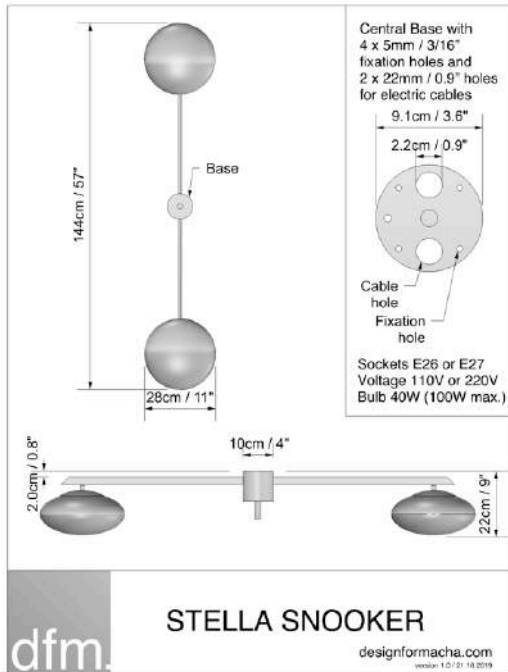

STELLA SNOOKER

RECOMMENDED RETAIL PRICE
3200 USD | 2700 EUR