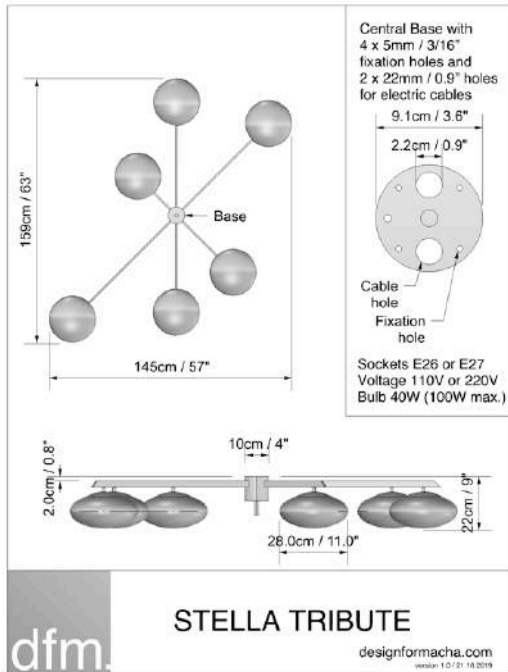

STELLA TRIBUTE

RECOMMENDED RETAIL PRICE
6000 USD | 5100 EUR