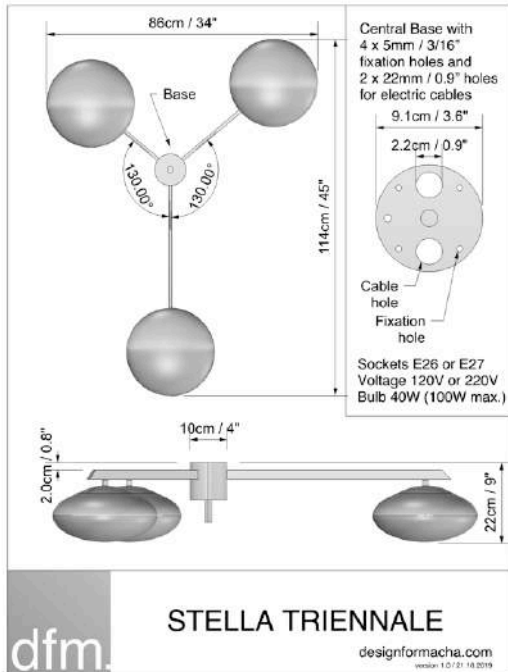

STELLA TRIENNALE

RECOMMENDED RETAIL PRICE
4000 USD | 3400 EUR