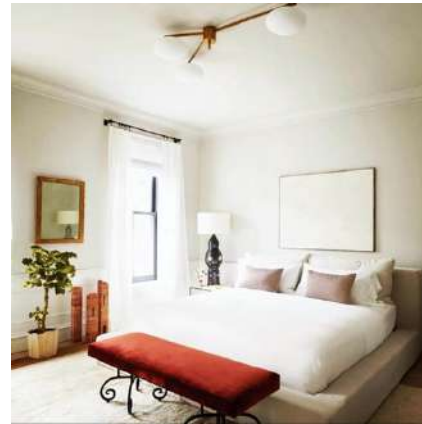

Thanks to the brass rod – arms can be positioned globes facing up or facing down.

BE INSPIRED

Please contact us to create a design that suits your interior at sales@designformacha.com

STELLA COLLECTON

OPTIONS 