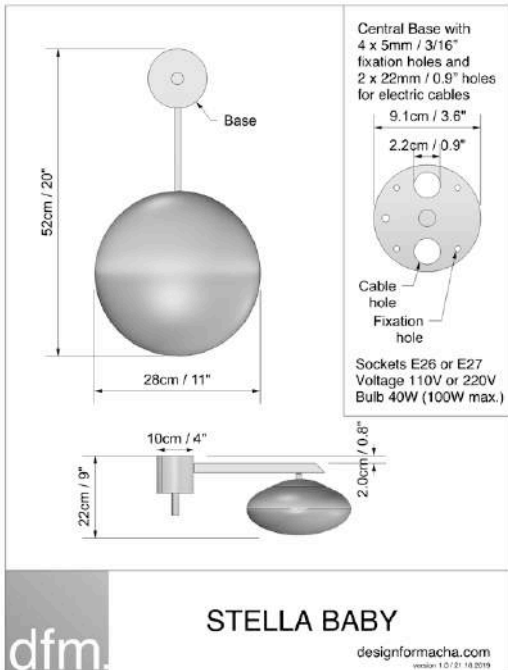

STELLA BABY

RECOMMENDED RETAIL PRICE
2350 USD | 2100 EUR