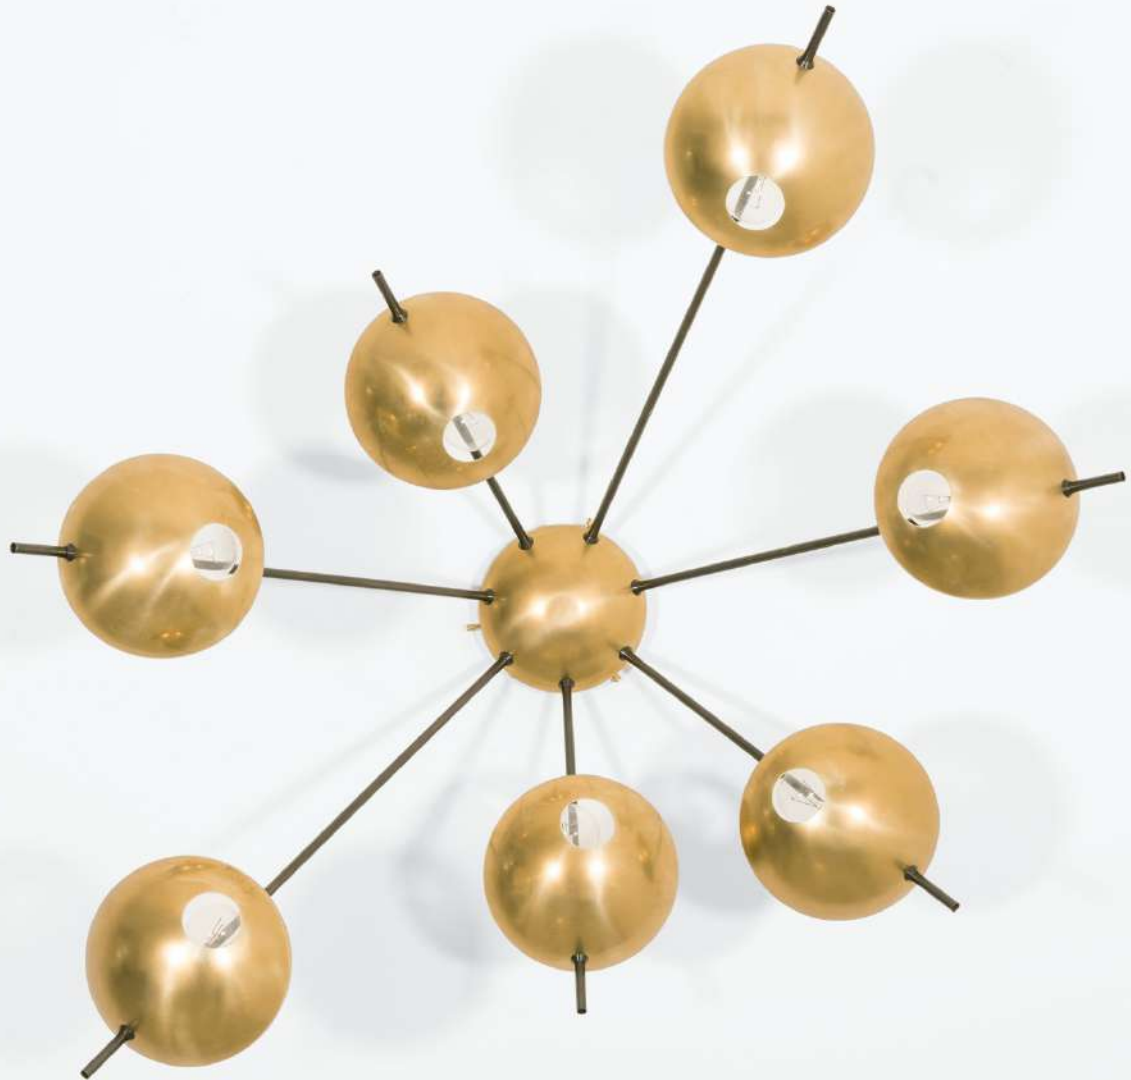

HELIOS
SEPTEMBER II

DIMENSIONS

85 cm x 60 cm
height 42 cm

33 in x 24 in
height 17 in

RECOMMENDED RETAIL PRICE
3300 USD | 2850 EUR