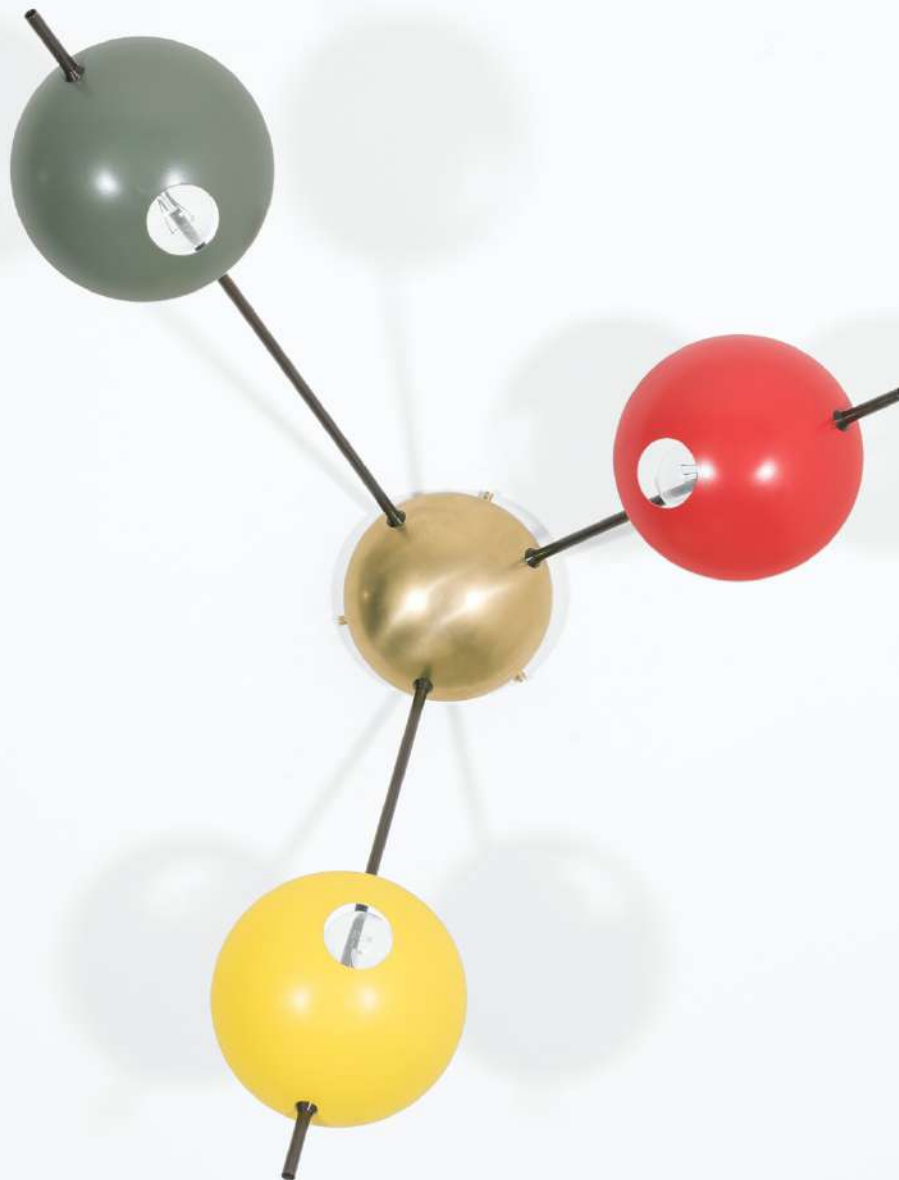

HELIOS LIGHTING COLLECTION

ANTIC SUNDIAL

The Helios lighting collection is a tribute to antic sundial. Helios is both simple and very decorative, it will bring undisputed warmth and character to your interior.

HELIOS COLLECTION

LA PERFEZIONE

HELIOS
TRIBUS I

DIMENSIONS

80 cm x 60 cm
height 42 cm

31 in x 24 in
height 17 in

RECOMMENDED RETAIL PRICE
2100 USD | 1750 EUR

HELIOS
TRIBUS II

DIMENSIONS

80 cm x 60 cm
height 42 cm

31 in x 24 in
height 17 in

RECOMMENDED RETAIL PRICE
2100 USD | 1750 EUR

HELIOS QUINQUE I

DIMENSIONS

80 cm x 60 cm
height 42 cm

31 in x 24 in
height 17 in