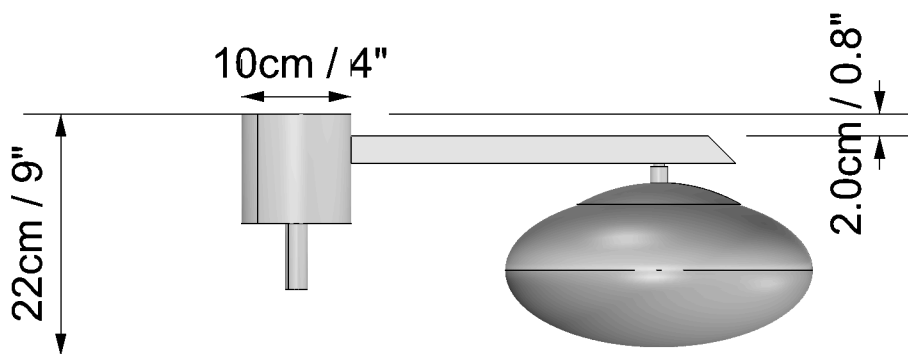

Central Base with
4 x 5mm / 3/16"
fixation holes and
2 x 22mm / 0.9"
holes
for electric cables

Sockets E26 or E27
Voltage 110V or 220V
Bulb 40W (100W max.)

STELLA BABY