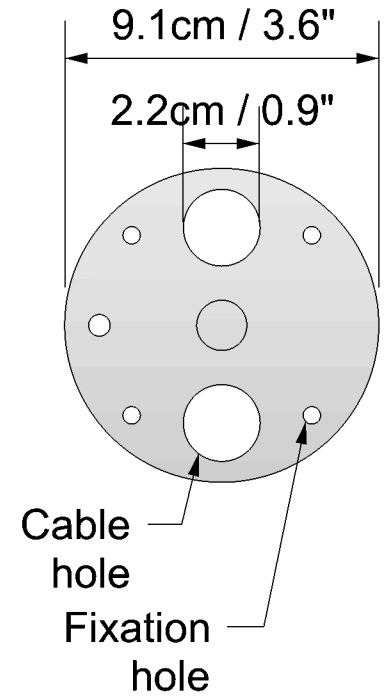

Central Base with
4 x 5mm / 3/16"
fixation holes and
2 x 22mm / 0.9"
holes
for electric cables

Sockets E26 or E27
Voltage 110V or 220V
Bulb 40W (100W max.)

STELLA BABY