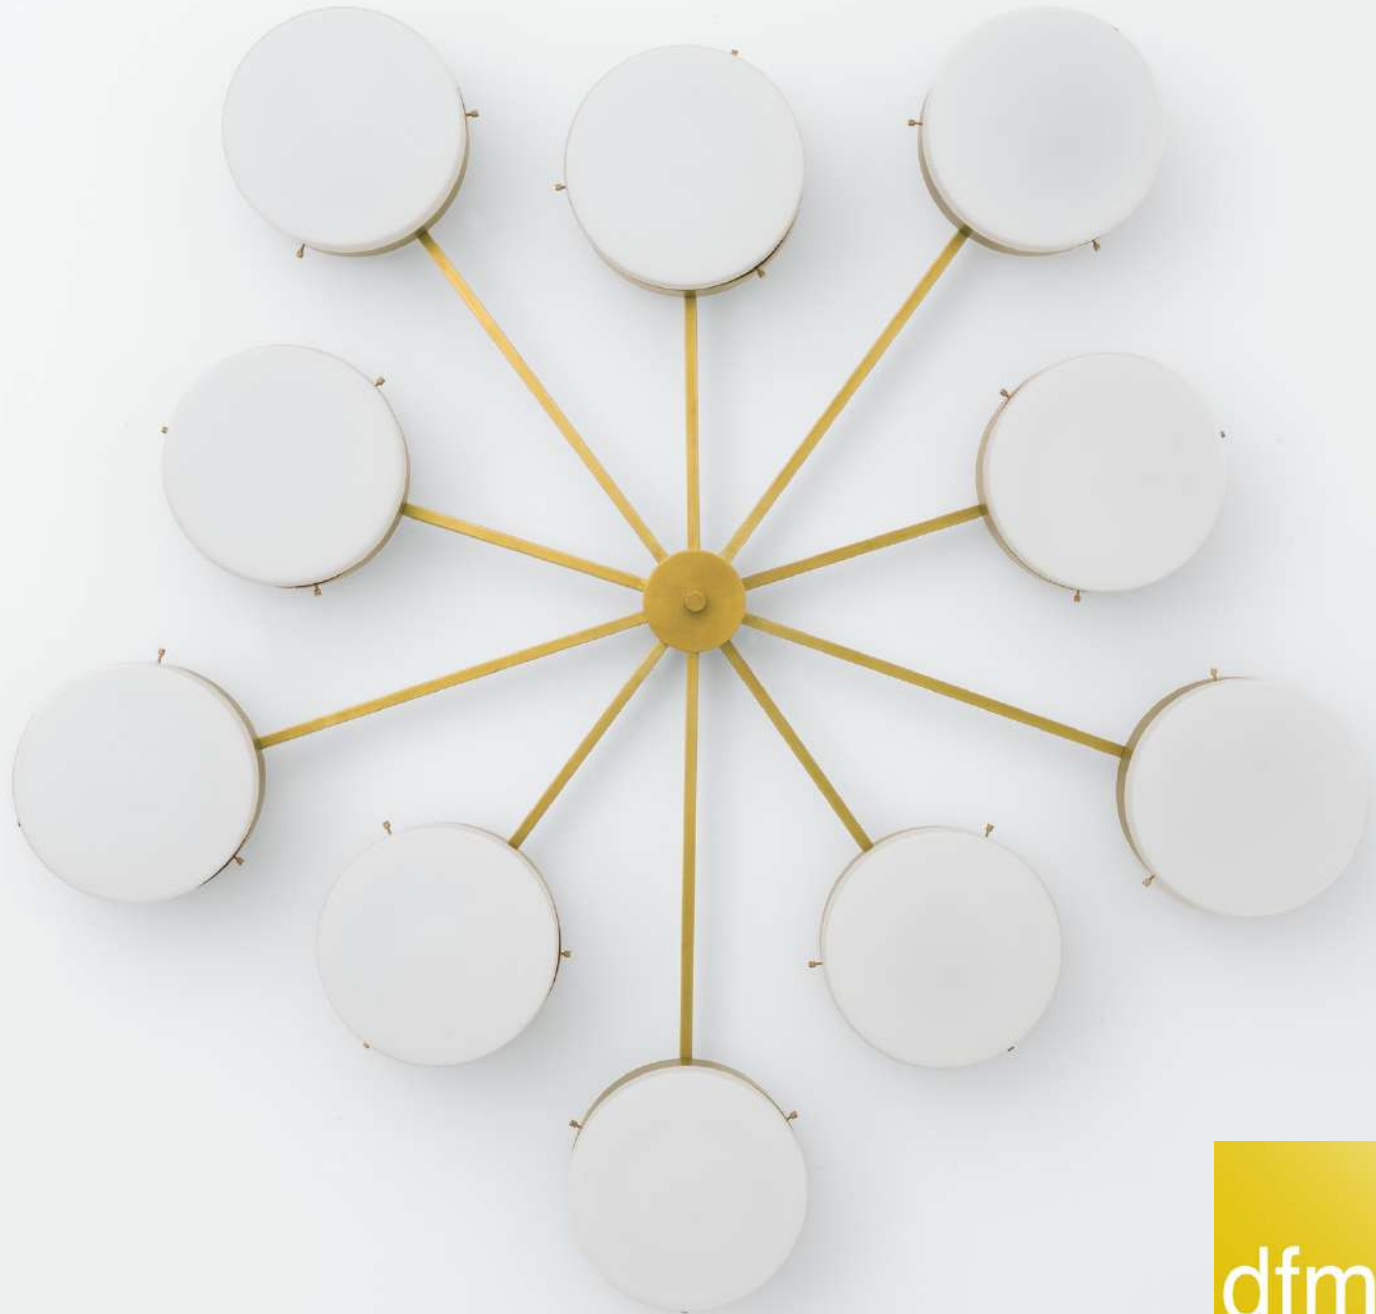

CELESTE  
**PHOSPHENES**

DIMENSIONS

100 cm x 100 cm  
Height : 22 cm

40 in x 40 in  
Height : 9 in

RECOMMENDED RETAIL PRICE  
5500 USD | 4600 EUR

CELESTE  
**EFFERVESSENCE**

DIMENSIONS

160 cm x 145 cm  
Height : 22 cm

63 in x 57 in  
Height : 9 in

RECOMMENDED RETAIL PRICE  
5700 USD | 4800 EUR

CELESTE  
**EPOCH**

DIMENSIONS

140 cm x 140 cm  
Height : 22 cm

54 in x 54 in  
Height : 9 in

RECOMMENDED RETAIL PRICE  
7800 USD | 6600 EUR