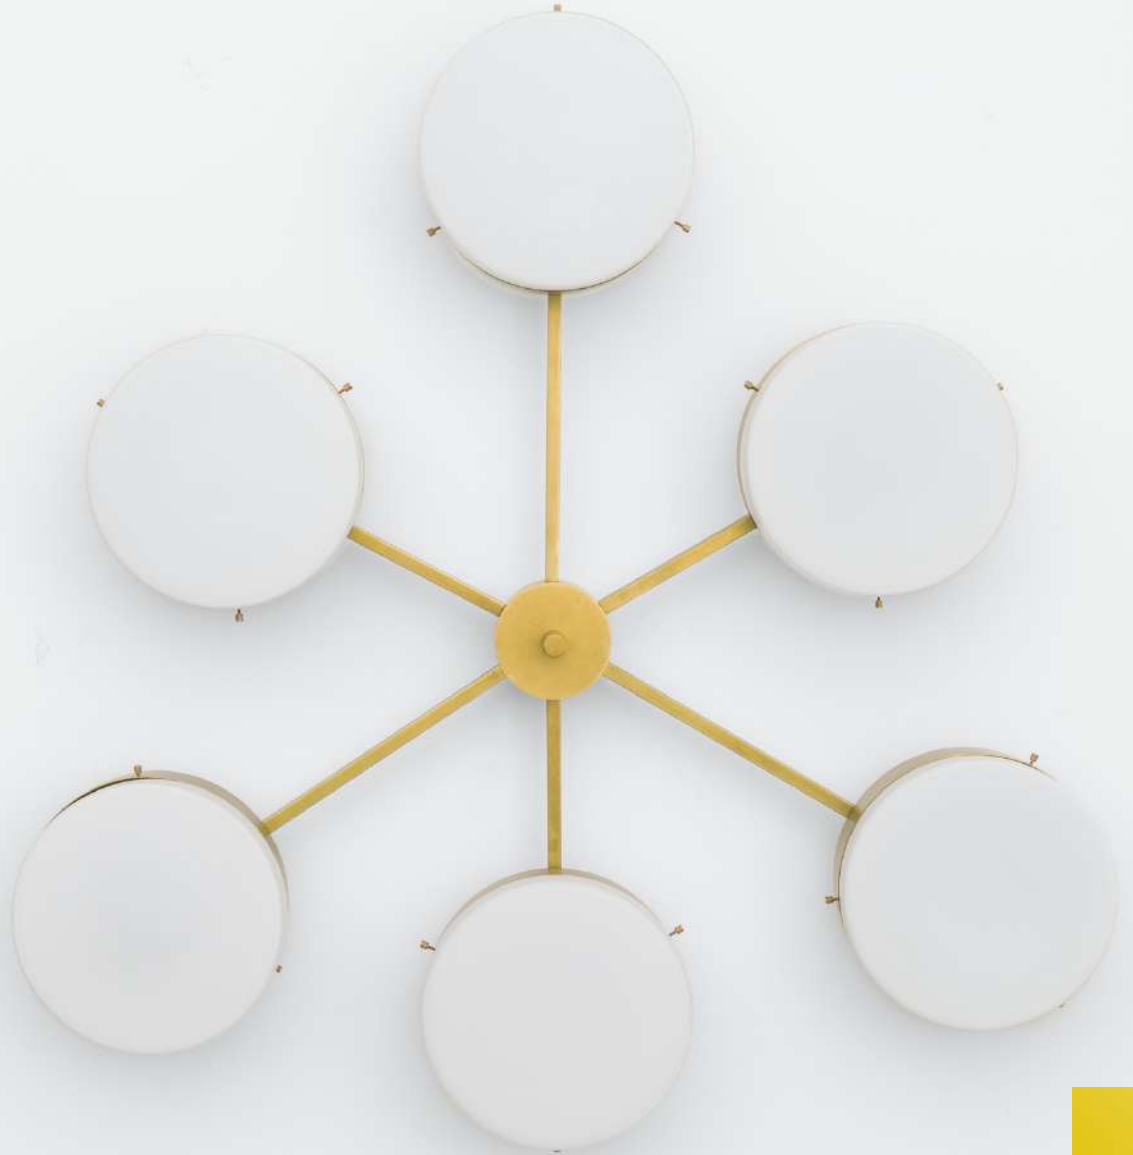

CELESTE  
**INCANDESCENCE**

DIMENSIONS

150 cm x 100 cm  
Height : 22 cm

49 in x 40 in  
Height : 9 in

RECOMMENDED RETAIL PRICE  
4300 USD | 3600 EUR

CELESTE  
**ETHEREAL**

DIMENSIONS

110 cm x 110 cm  
Height : 22 cm

43 in x 43 in  
Height : 9 in

RECOMMENDED RETAIL PRICE :  
5000 USD | 4200 EUR

CELESTE  
**LUMINESCENCE**

DIMENSIONS

110 cm x 110 cm  
Height : customized

43 in x 43 in  
Height : customized

RECOMMENDED RETAIL PRICE  
5500 USD | 4600 EUR

CELESTE  
**PHOSPHENES**

DIMENSIONS

100 cm x 100 cm  
Height : 22 cm

40 in x 40 in  
Height : 9 in

RECOMMENDED RETAIL PRICE  
5500 USD | 4600 EUR

CELESTE  
**EFFERVESSENCE**

DIMENSIONS

160 cm x 145 cm  
Height : 22 cm

63 in x 57 in  
Height : 9 in

RECOMMENDED RETAIL PRICE  
5700 USD | 4800 EUR

CELESTE  
**EPOCH**

DIMENSIONS

140 cm x 140 cm  
Height : 22 cm

54 in x 54 in  
Height : 9 in

RECOMMENDED RETAIL PRICE  
7800 USD | 6600 EUR