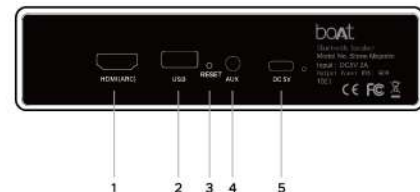

AUX:

- You can switch to AUX mode by using the AUX cable to connect the phone and the speaker.

HDMI(ARC):

- You can switch to HDMI mode by using the HDMI (ARC) cable to connect the TV and the speaker.

USB MEDIA MODE:

The speaker is compatible with USB flash drive up to 64GB in size and can play MP3 and WAV audio files directly. Simply insert a compatible drive into the USB port and the speaker will automatically switch to USB mode.

NOTE:

Note: if there is no connection for twenty minutes, the unit will turn off automatically, to save power consumption.

PACKAGE CONTENTS

- 1 x Stone Majestic
- 1 x User Manual
- 1 x USB Type-C charging Cable
- 1 x Audio Cable
- 1 x Catalogue
- 1 x Warranty Card

INSTRUCTION FOR CONTROL PANEL

1. Power Button: Long Press To Power ON/OFF the Speaker, Short Press to switch among the Working Modes Bluetooth, AUX, USB, HDMI(ARC).
2. Short Press to Play Or Pause (Bluetooth/USB only)
  Long press to clearing BT history/EQ back to Music/Volume back to Volume level 10
3. Short Press For Previous Track(Bluetooth/USB only), Long Press to change EQ mode: Music/Movie
4. Short Press For Next Track(Bluetooth/USB only), long press to switch Pair/Unpair function.
5. Short Press To Reduce The Sound Volume, long press to quick decrease the volume.
6. Short Press To Increase The Sound Volume, long press to quick increase the volume.

SPECIFICATION:

Model	Stone Majestic
Driver Size (inch)	Full range speaker Oval shape 5275 30W*2+built in subwoofer 4" 30W*1
Number of Drivers	3
Frequency Response	45Hz-20KHz
Impedance	8Ω*2+4Ω
Signal Noise Ratio	≥ 70dB
Max SPL	N/A
Wireless Technology Type	Bluetooth
Bluetooth Version	5.3+EDR
Rated Power	90W
Battery Capacity	7.4V 6000mAh
Playing Time	Upto 6 hours
Charging Time	Upto 6 hours
Charging Interface	Type C
Working voltage	7.4V
Charging voltage	DC 5V
Compatibility	USB/BT/AUX/HDMI(ARC)
Product dimension	300x180x180mm
Product Weight	3.5kg

MAINTENANCE INSTRUCTION:

- Please charge the speaker according to the charging norms mentioned on packaging to protect the battery
- Do not disassemble the product
- Do not submerge the product inside water
- Please keep this product safe from coming in contact with any liquid
- Don't use/store this product in extreme temperatures
- Please keep the product away from anything that generates heat, such as radiators, stoves, etc.
- In order to have hearing protection and an extended speaker life, avoid listening to songs on maximum volume
- Don't try to dismantle/repair the product on your own.

1) Charger/Brick/Adapter	:5V 2A
2) Cable/Wire	:Standard Cable (35 strands @0.10mm diameter/ strand)

Any other accessory can be paired up with the product as long as the specifications are as per above norms.