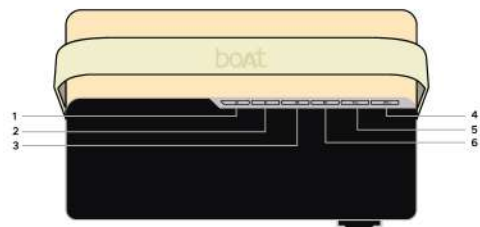

AUX:

- You can switch to AUX mode by using the AUX cable to connect the phone and the speaker.

HDMI(ARC):

- You can switch to HDMI mode by using the HDMI (ARC) cable to connect the TV and the speaker.

USB MEDIA MODE:

The speaker is compatible with USB flash drive up to 64GB in size and can play MP3 and WAV audio files directly. Simply insert a compatible drive into the USB port and the speaker will automatically switch to USB mode.

NOTE:

Note: if there is no connection for twenty minutes, the unit will turn off automatically, to save power consumption.

PACKAGE CONTENTS

- 1 x Stone Majestic
- 1 x User Manual
- 1 x USB Type-C charging Cable
- 1 x Audio Cable
- 1 x Catalogue
- 1 x Warranty Card

INSTRUCTION FOR CONTROL PANEL

1. Power Button: Long Press To Power ON/OFF the Speaker, Short Press to switch among the Working Modes Bluetooth, AUX, USB, HDMI(ARC).
2. Short Press to Play Or Pause (Bluetooth/USB only)
  Long press to clearing BT history/EQ back to Music/Volume back to Volume level 10
3. Short Press For Previous Track(Bluetooth/USB only), Long Press to change EQ mode: Music/Movie
4. Short Press For Next Track(Bluetooth/USB only), long press to switch Pair/Unpair function.
5. Short Press To Reduce The Sound Volume, long press to quick decrease the volume.
6. Short Press To Increase The Sound Volume, long press to quick increase the volume.

SPECIFICATION:

Model	Stone Majestic
Driver Size (inch)	Full range speaker Oval shape 5275 30W*2+built in subwoofer 4" 30W*1
Number of Drivers	3
Frequency Response	45Hz-20KHz
Impedance	8Ω*2+4Ω
Signal Noise Ratio	≥ 70dB
Max SPL	N/A
Wireless Technology Type	Bluetooth
Bluetooth Version	5.3+EDR
Rated Power	90W
Battery Capacity	7.4V 6000mAh
Playing Time	Upto 6 hours
Charging Time	Upto 6 hours
Charging Interface	Type C
Working voltage	7.4V
Charging voltage	DC 5V
Compatibility	USB/BT/AUX/HDMI(ARC)
Product dimension	300x180x180mm
Product Weight	3.5kg

MAINTENANCE INSTRUCTION:

- Please charge the speaker according to the charging norms mentioned on packaging to protect the battery
- Do not disassemble the product
- Do not submerge the product inside water
- Please keep this product safe from coming in contact with any liquid
- Don't use/store this product in extreme temperatures
- Please keep the product away from anything that generates heat, such as radiators, stoves, etc.
- In order to have hearing protection and an extended speaker life, avoid listening to songs on maximum volume
- Don't try to dismantle/repair the product on your own.

1) Charger/Brick/Adapter	:5V 2A
2) Cable/Wire	:Standard Cable (35 strands @0.10mm diameter/ strand)

Any other accessory can be paired up with the product as long as the specifications are as per above norms.