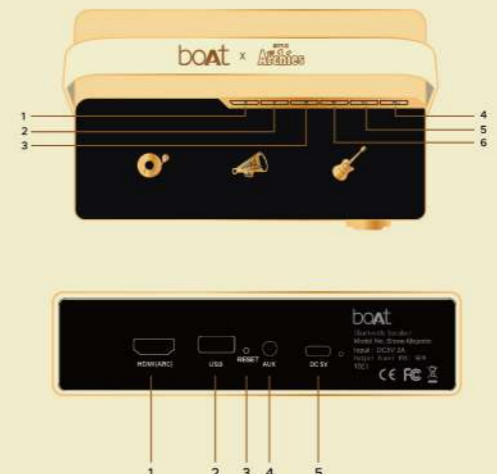

Thank you for purchasing the boAt Stone Majestic. You are now just a step away from the realm of pure audio bliss.

Allow this User Manual to guide you through in case of any doubts and difficulties and to continue smooth sailing. Please note that playtime will vary depending on the selected volume level. You can stay plugged into the sound via Bluetooth wireless technology, USB, HDMI (ARC), and Aux wire compatibility. This portable wireless speaker has been designed for a smooth interface that requires a minimum of effort.

- ### PACKAGE CONTAINS
- Retro Bluetooth Speaker
  - User manual
  - Type C cable
  - Warranty card
  - Aux cable
  - Brand Catalogue

- ### INSTRUCTION FOR CONTROL PANEL
1. Power Button: Long Press To Power ON/OFF the Speaker, Short Press to switch among the Working Modes Bluetooth, AUX, USB, HDMI(ARC).
  2. Short Press to Play Or Pause (Bluetooth/USB only)  
Long press to clearing BT history/EQ back to Music/Volume back to Volume level 20
  3. Short Press For Previous Track(Bluetooth/USB only), Long Press to change EQ mode: Music/Movie
  4. Short Press For Next Track(Bluetooth/USB only), long press to switch Pair/Unpair function.
  5. Short Press To Reduce The Sound Volume, long press to quick decrease the volume.
  6. Short Press To Increase The Sound Volume, long press to quick increase the volume.

- ### CONNECTIONS
- 1.HDMI OUT(ARC): Connect compatible devices using a HDMI cable (not provided).
  2. USB IN: Use to connect a flash drive for direct MP3/WAV playback (FAT32 format and 64GB max).
  - 3.RESET: Press using a pin or sharp object to reset the unit when required.
  4. AUX IN: Use to connect compatible devices using the 3.5mm – 3.5mm stereo jack cable (provided).
  5. DC 5V: Use the charging cable supplied and connect to a compatible USB power Source for charging power.