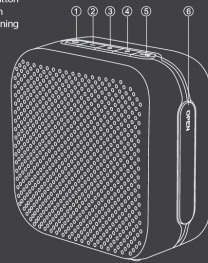

Product Overview